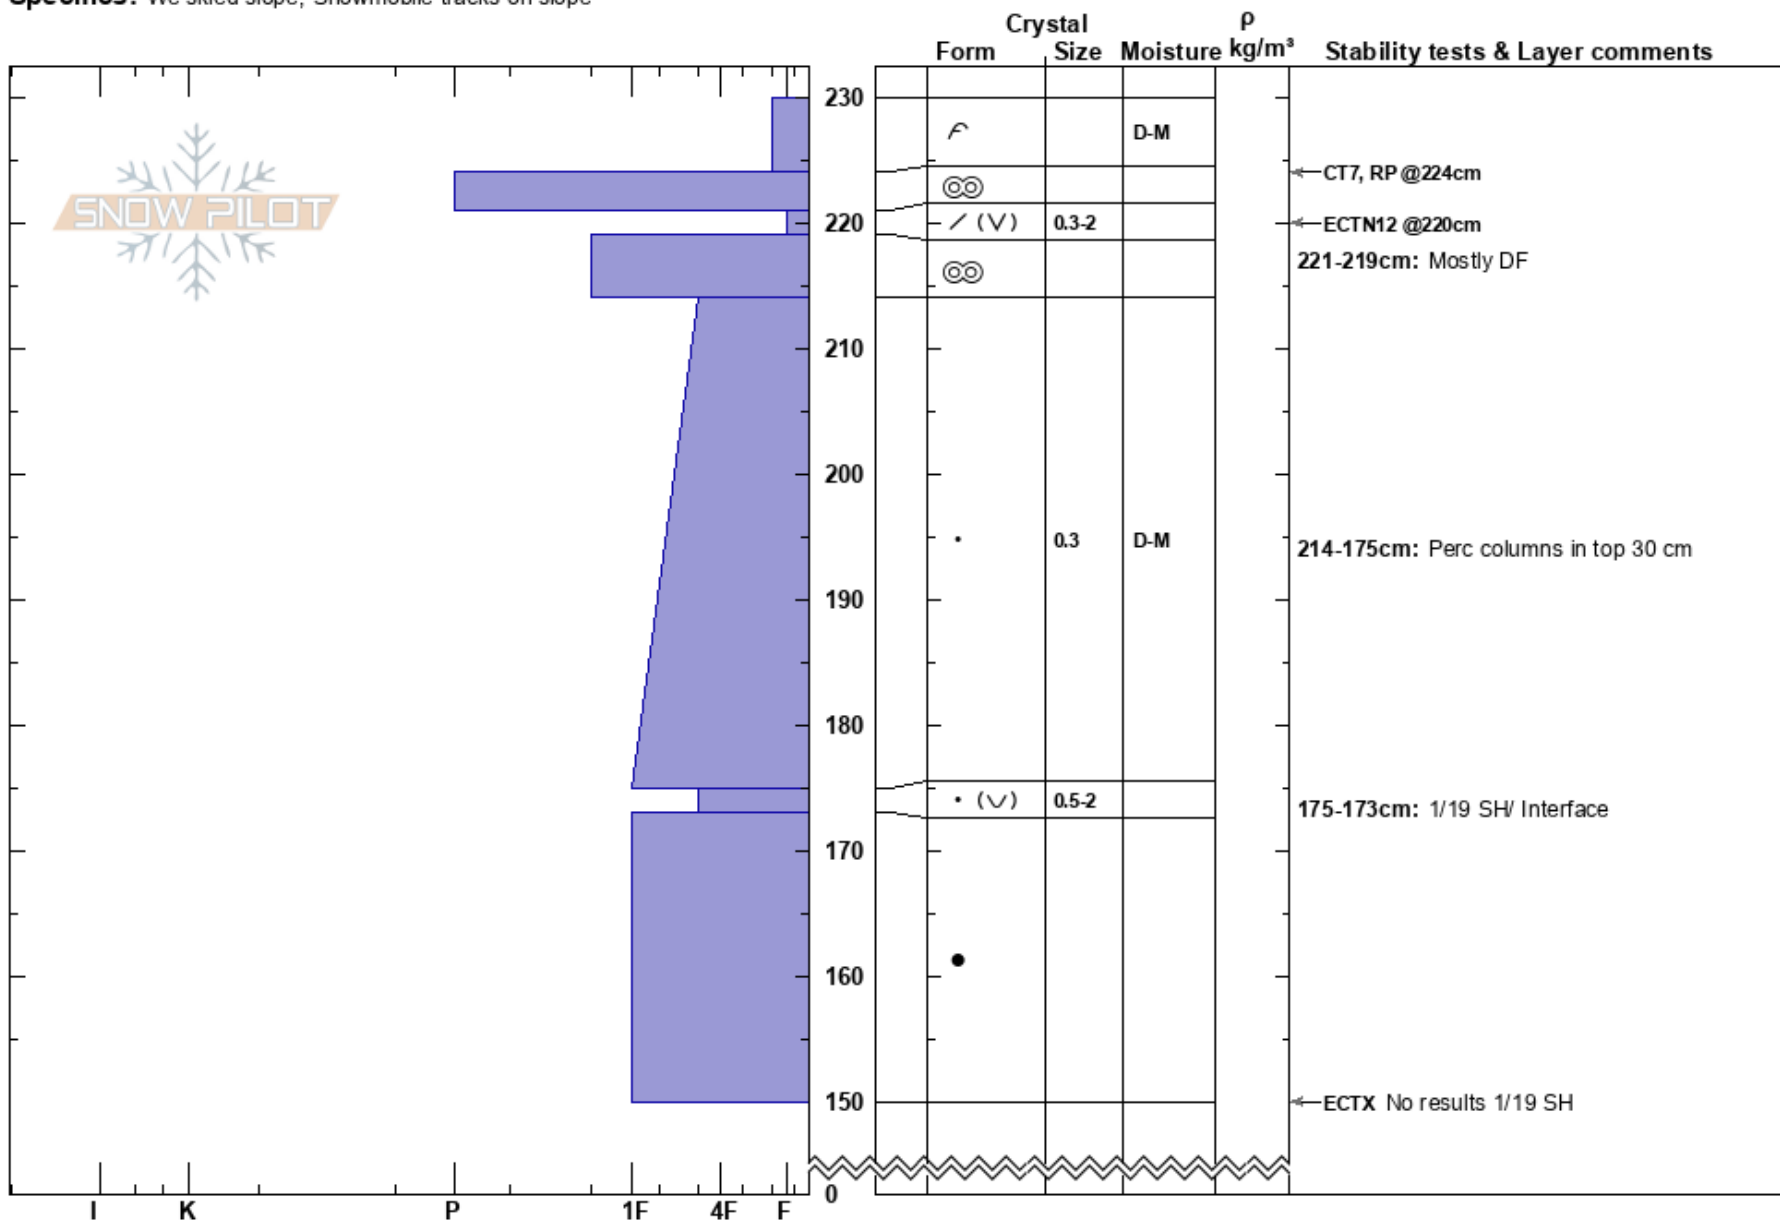

Wolverine Lk Bench blase reardon
 Grand Mesa 02/11/2017 - 1:45pm
 CO
Elevation:
Aspect:
Specifics: We skied slope; Snowmobile tracks on slope

Stability:
Air Temperature:
Sky Cover: OVC
Precipitation: S2
Wind: W Light Breeze

HS: 230
PS: 6
Layer Notes:
 221-219cm: Mostly DF
 214-175cm: Perc columns in top 30 cm
 175-173cm: 1/19 SH/ Interface

Notes: