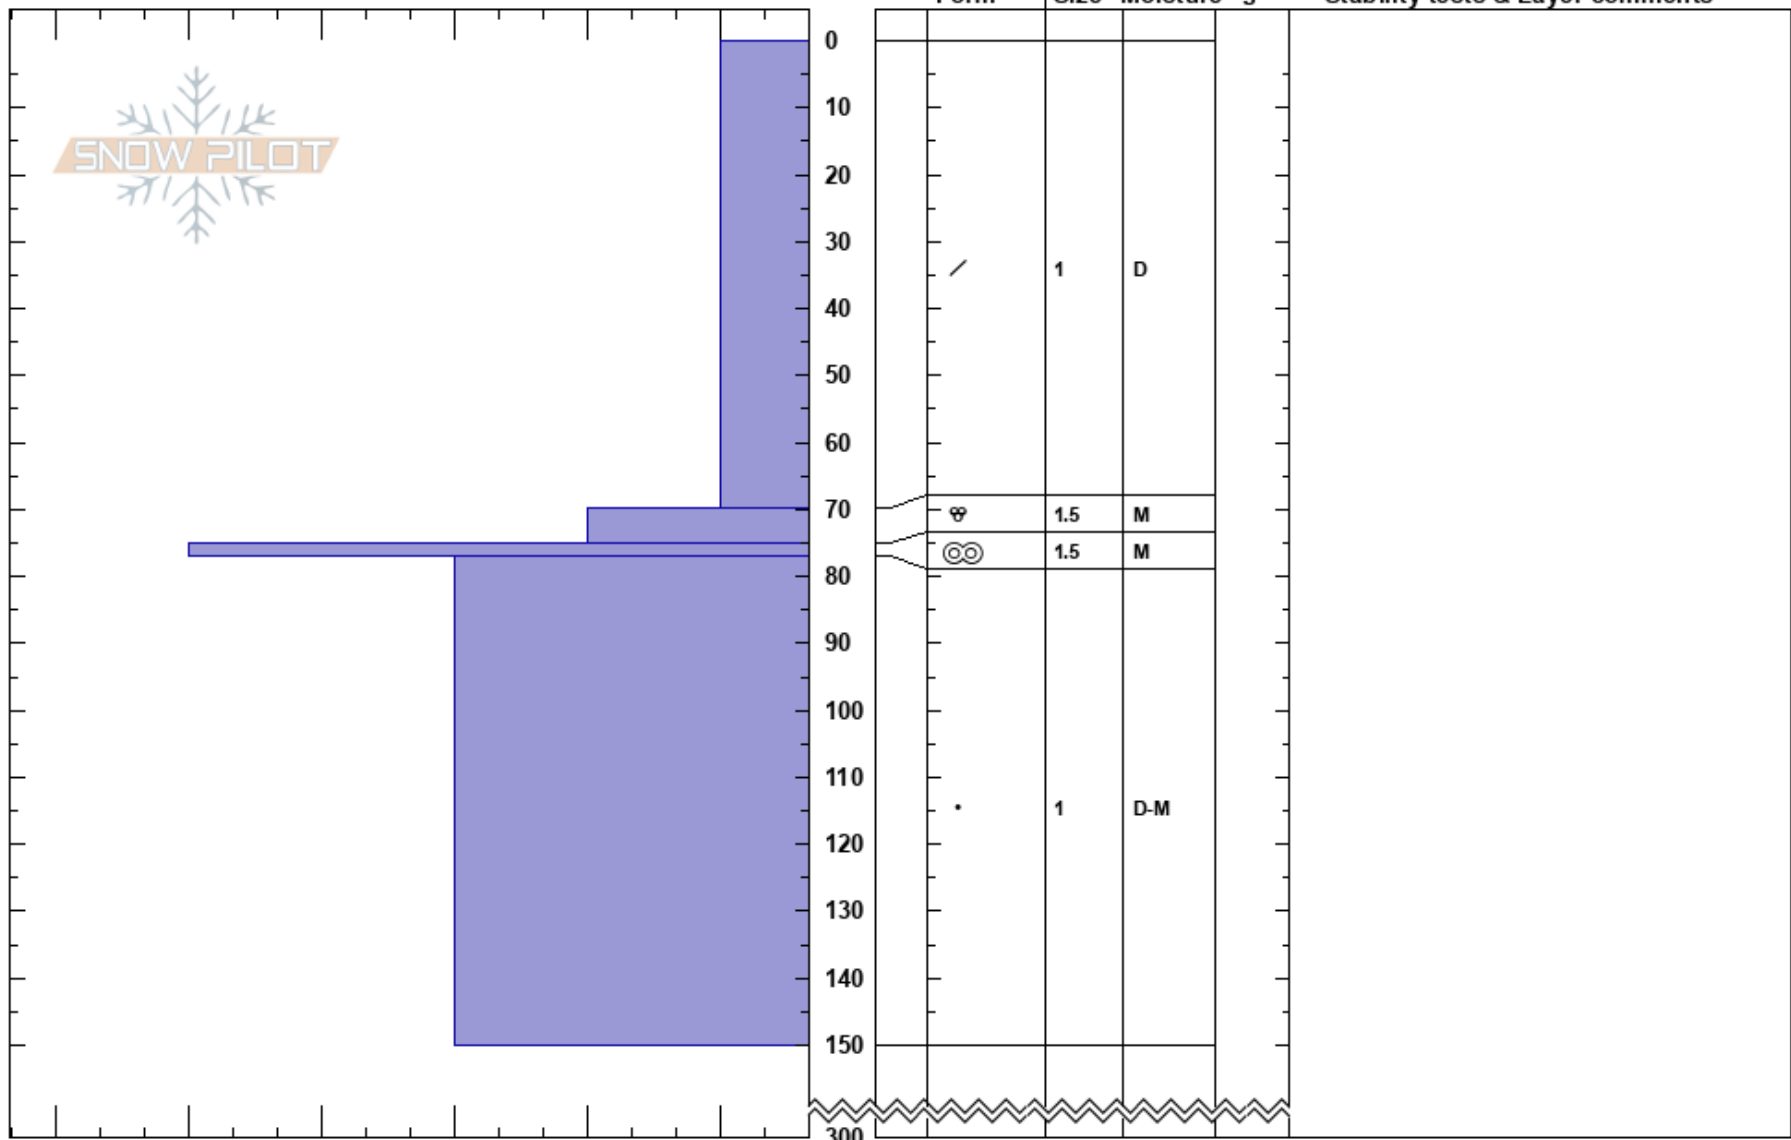

Powderhouse 1
 Northern Sierra
 CA
Elevation: 8850 ft
Aspect:

Arielle Todd
 02/11/2017 - 1:20pm
Co-ord:
Slope Angle: 23°
Wind Loading:

Stability: Good **HS:**300 **Layer Notes:**
Air Temperature: -4°C
Sky Cover: OVC
Precipitation: NO
Wind: Calm

Specifics: Pit dug in a Ski Area; Pit is representative of backcountry; We skied slope

Notes: