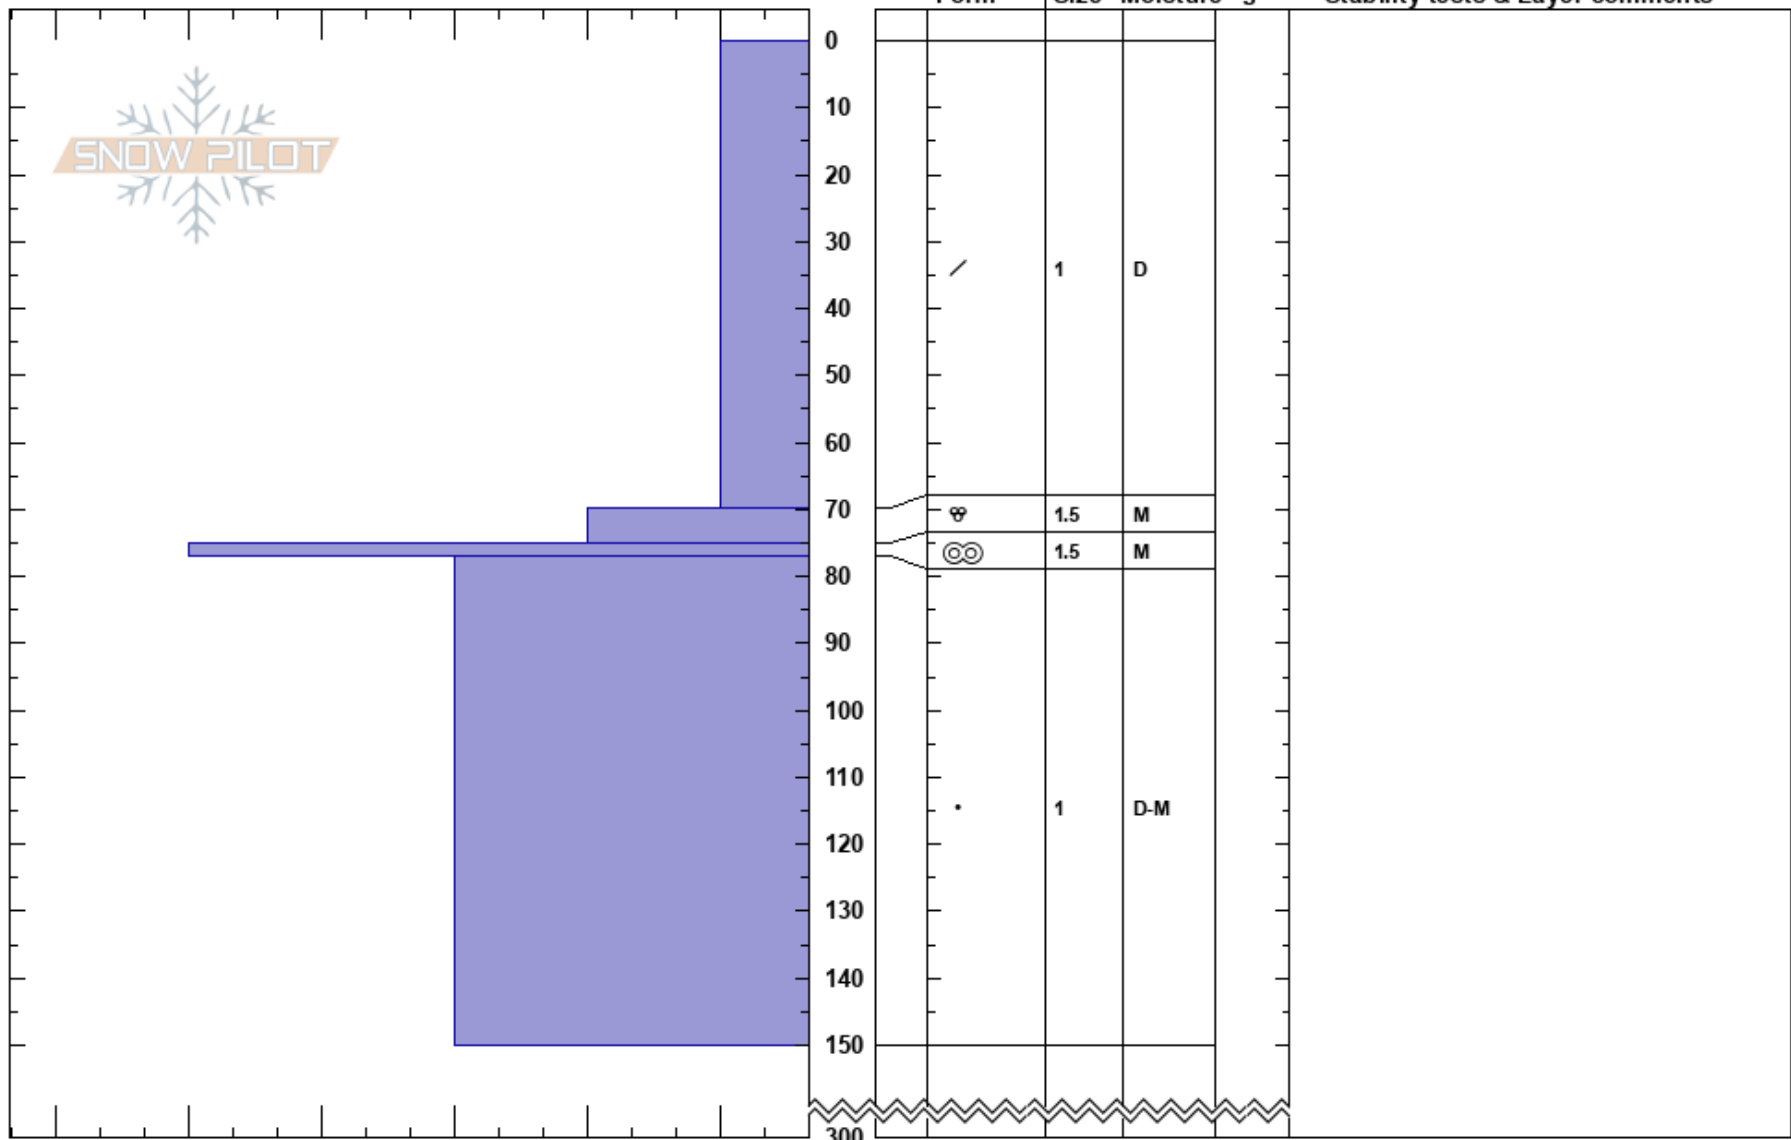

Powderhouse 1
 Northern Sierra
 CA
 Elevation: 8850 ft
 Aspect:

Arielle Todd
 02/11/2017 - 1:20pm
 Co-ord:
 Slope Angle: 23°
 Wind Loading:

Stability: Good
 Air Temperature: -4°C
 Sky Cover: OVC
 Precipitation: NO
 Wind: Calm

HS:300 Layer Notes:

Specifics: Pit dug in a Ski Area; Pit is representative of backcountry; We skied slope

Notes: