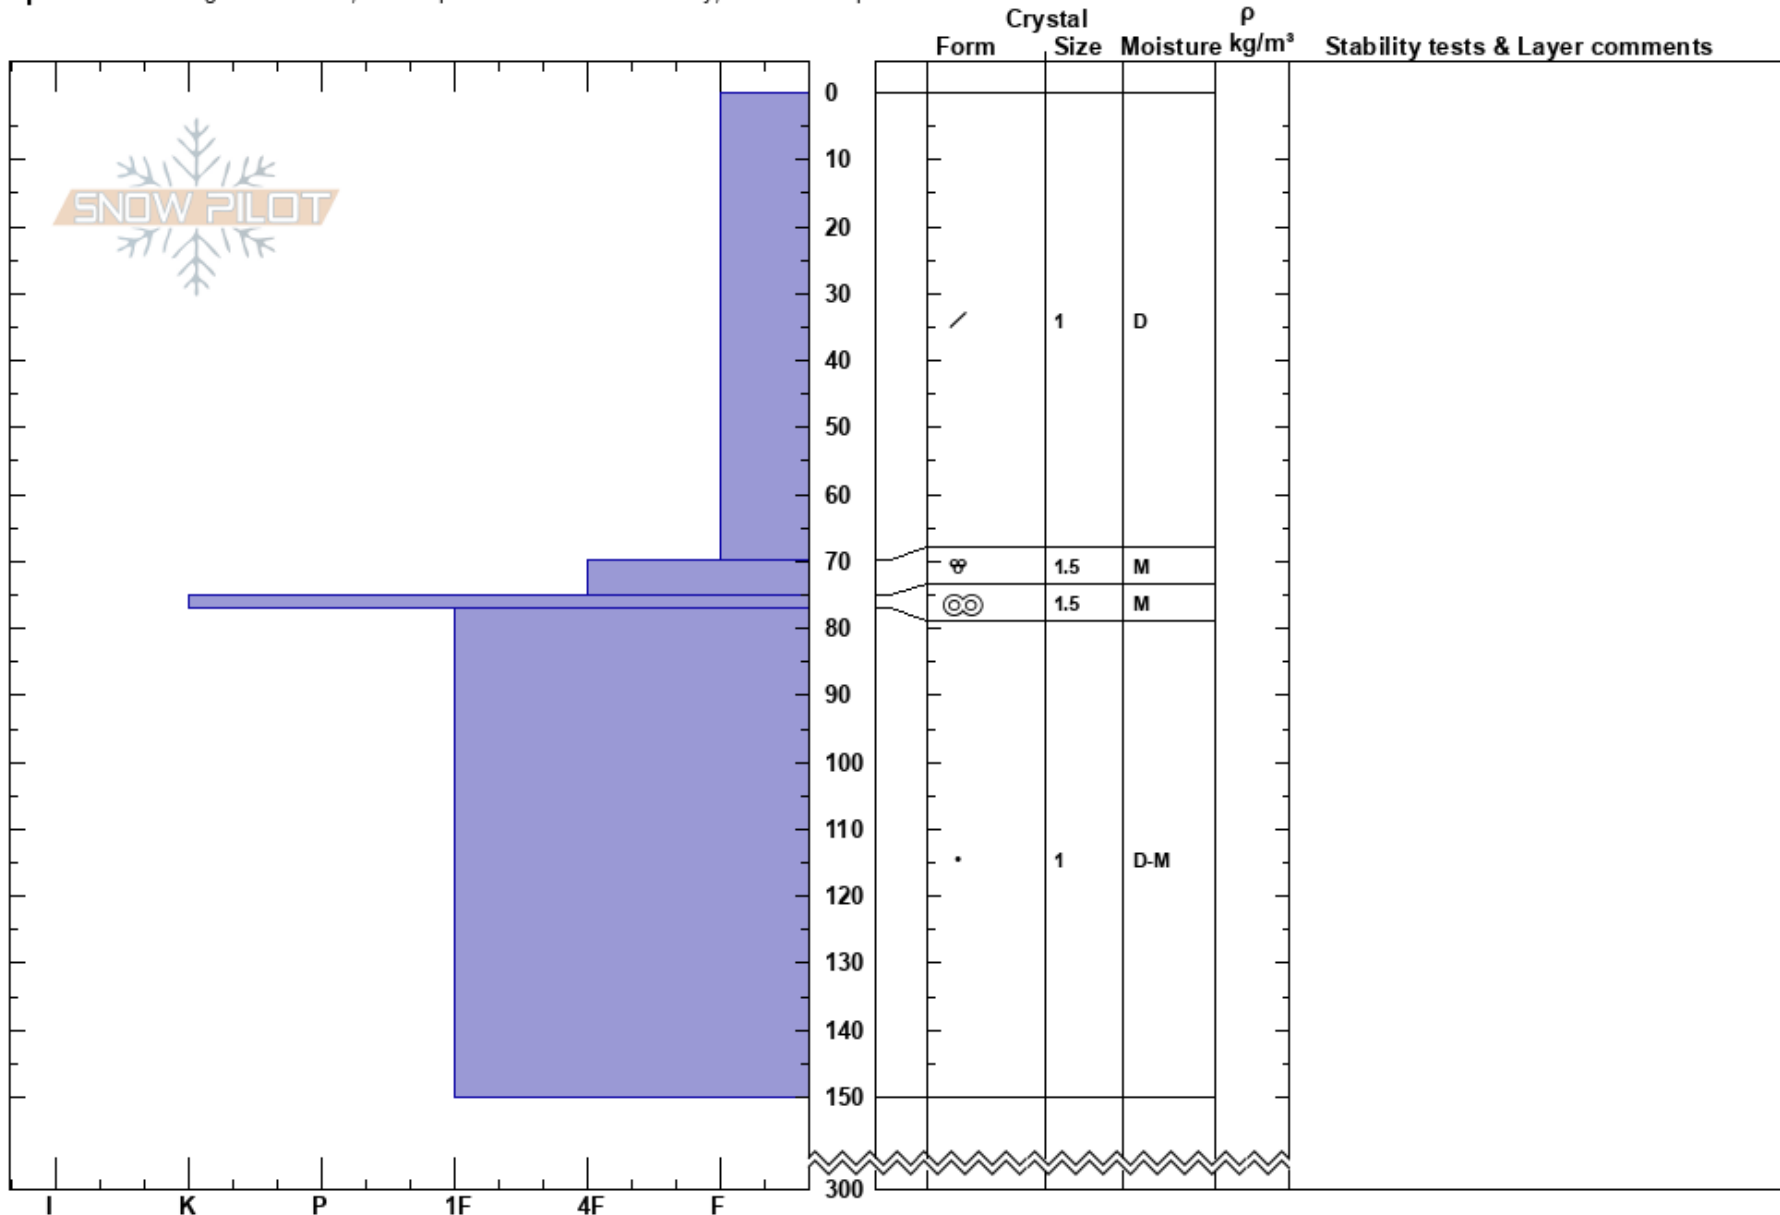

Powderhouse 1
 Northern Sierra
 CA
 Elevation: 8850 ft
 Aspect:

Arielle Todd
 02/11/2017 - 1:20pm
 Co-ord:
 Slope Angle: 23°
 Wind Loading:

Stability: Good
 Air Temperature: -4°C
 Sky Cover: OVC
 Precipitation: NO
 Wind: Calm

HS:300 Layer Notes:

Specifics: Pit dug in a Ski Area; Pit is representative of backcountry; We skied slope

Notes: