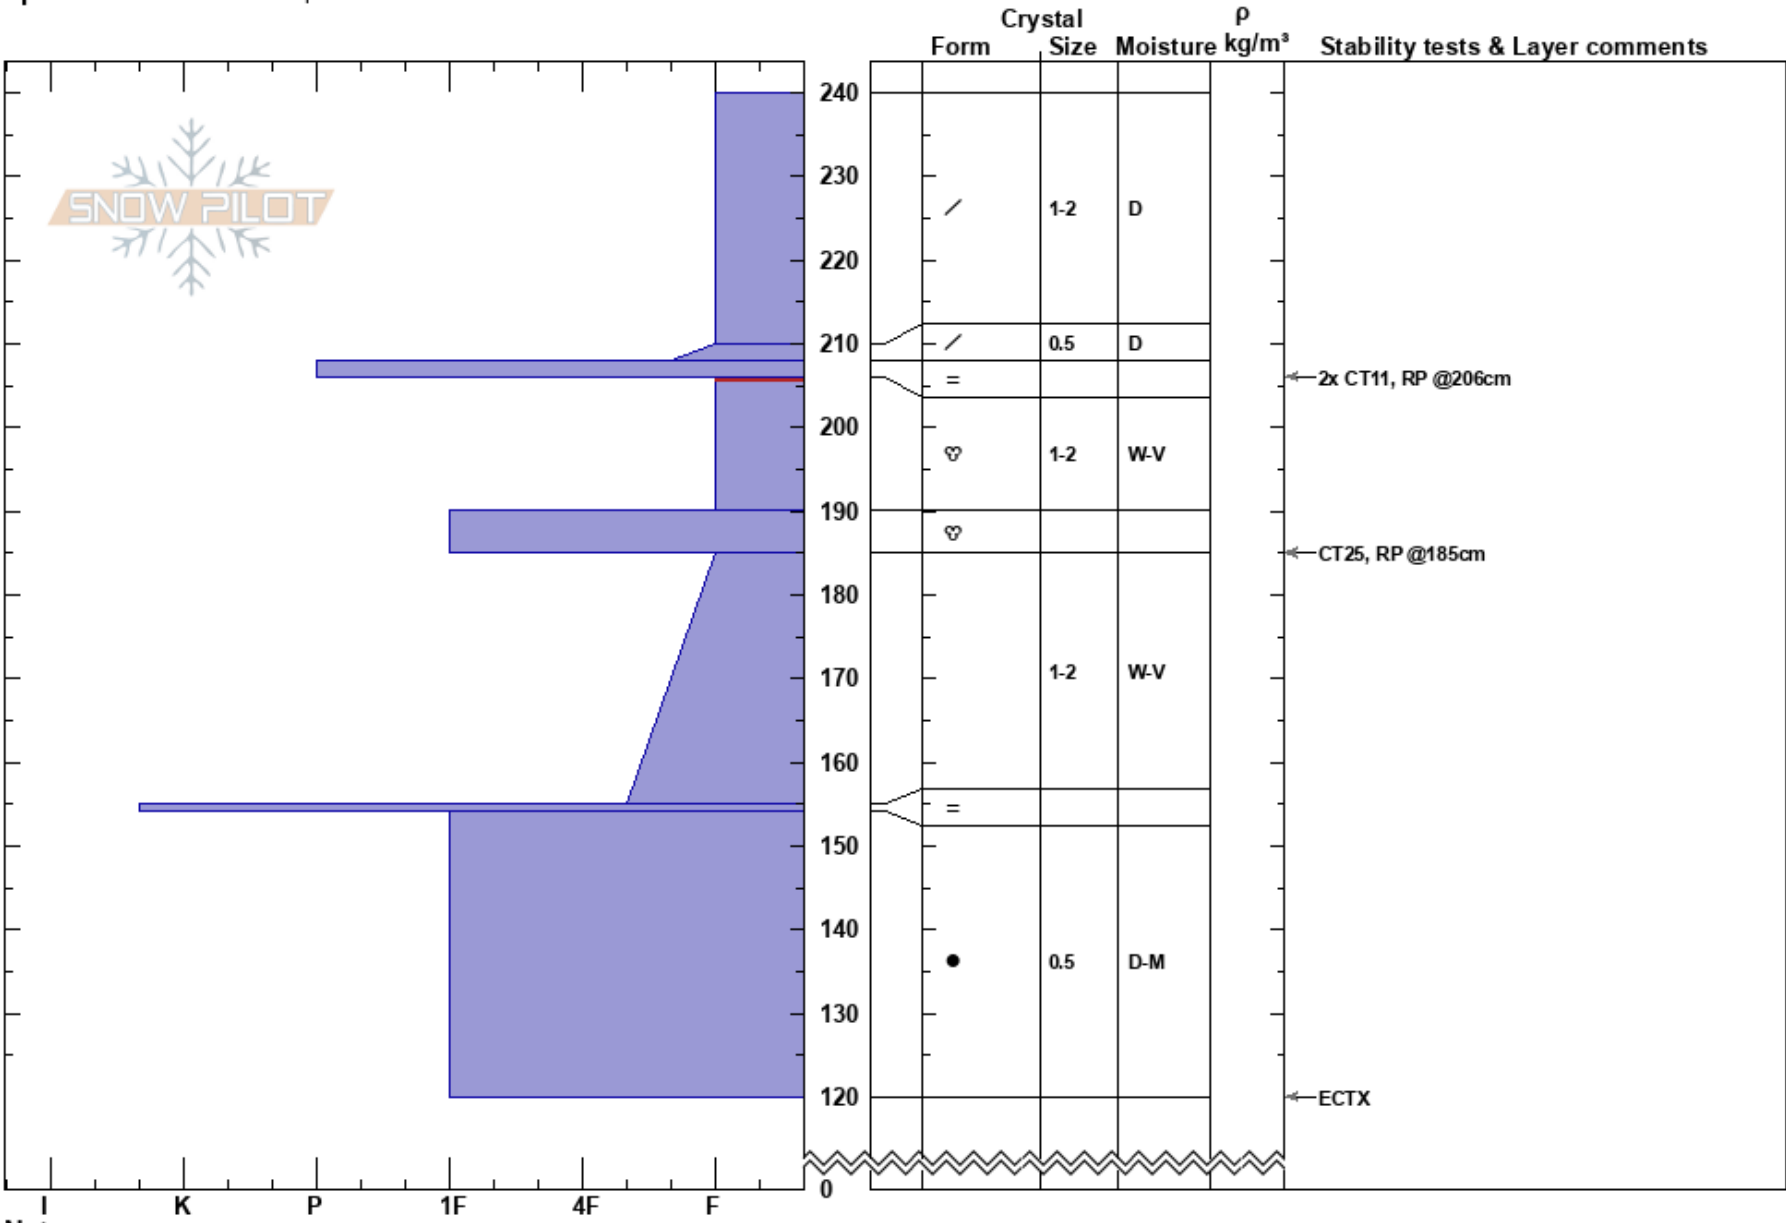

Tram ridge  
 Sierra Nevada  
 CA  
**Elevation:** 6600 ft  
**Aspect:** NE  
**Specifics:** Ski tracks on slope

Logan Talbott  
 02/11/2017 - 12:00pm  
**Co-ord:**  
**Slope Angle:** 18°  
**Wind Loading:** yes

**Stability:**  
**Air Temperature:** 2°C  
**Sky Cover:** BKN  
**Precipitation:** NO  
**Wind:** E Light Breeze

**HS:**240  
**PF:** 10  
 206-190cm: Problematic layer

**Notes:** Strong wind loading @ Ridge top