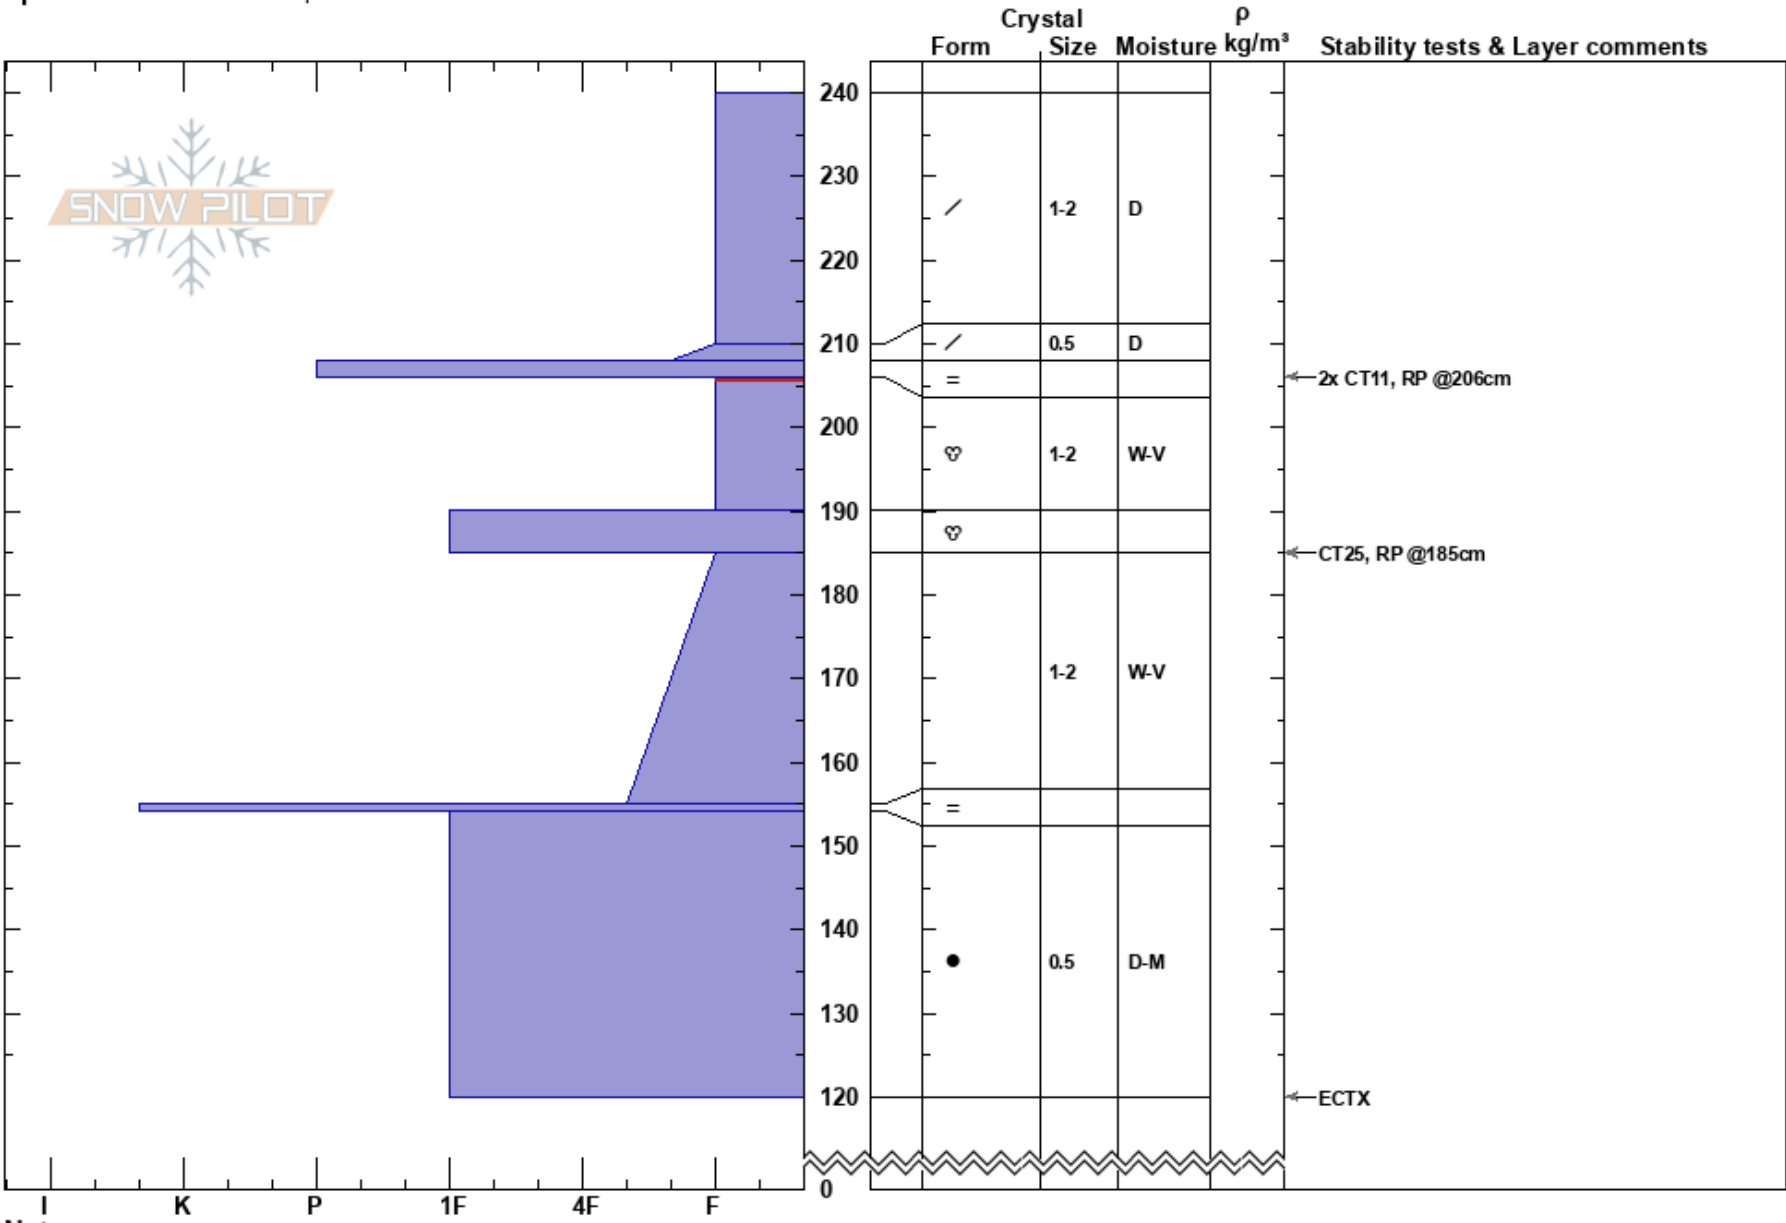

Tram ridge
 Sierra Nevada
 CA
 Elevation: 6600 ft
 Aspect: NE
 Specifics: Ski tracks on slope

Logan Talbott
 02/11/2017 - 12:00pm
 Co-ord:
 Slope Angle: 18°
 Wind Loading: yes

Stability:
 Air Temperature: 2°C
 Sky Cover: BKN
 Precipitation: NO
 Wind: E Light Breeze

HS:240
 PF: 10
 206-190cm: Problematic layer

Notes: Strong wind loading @ Ridge top