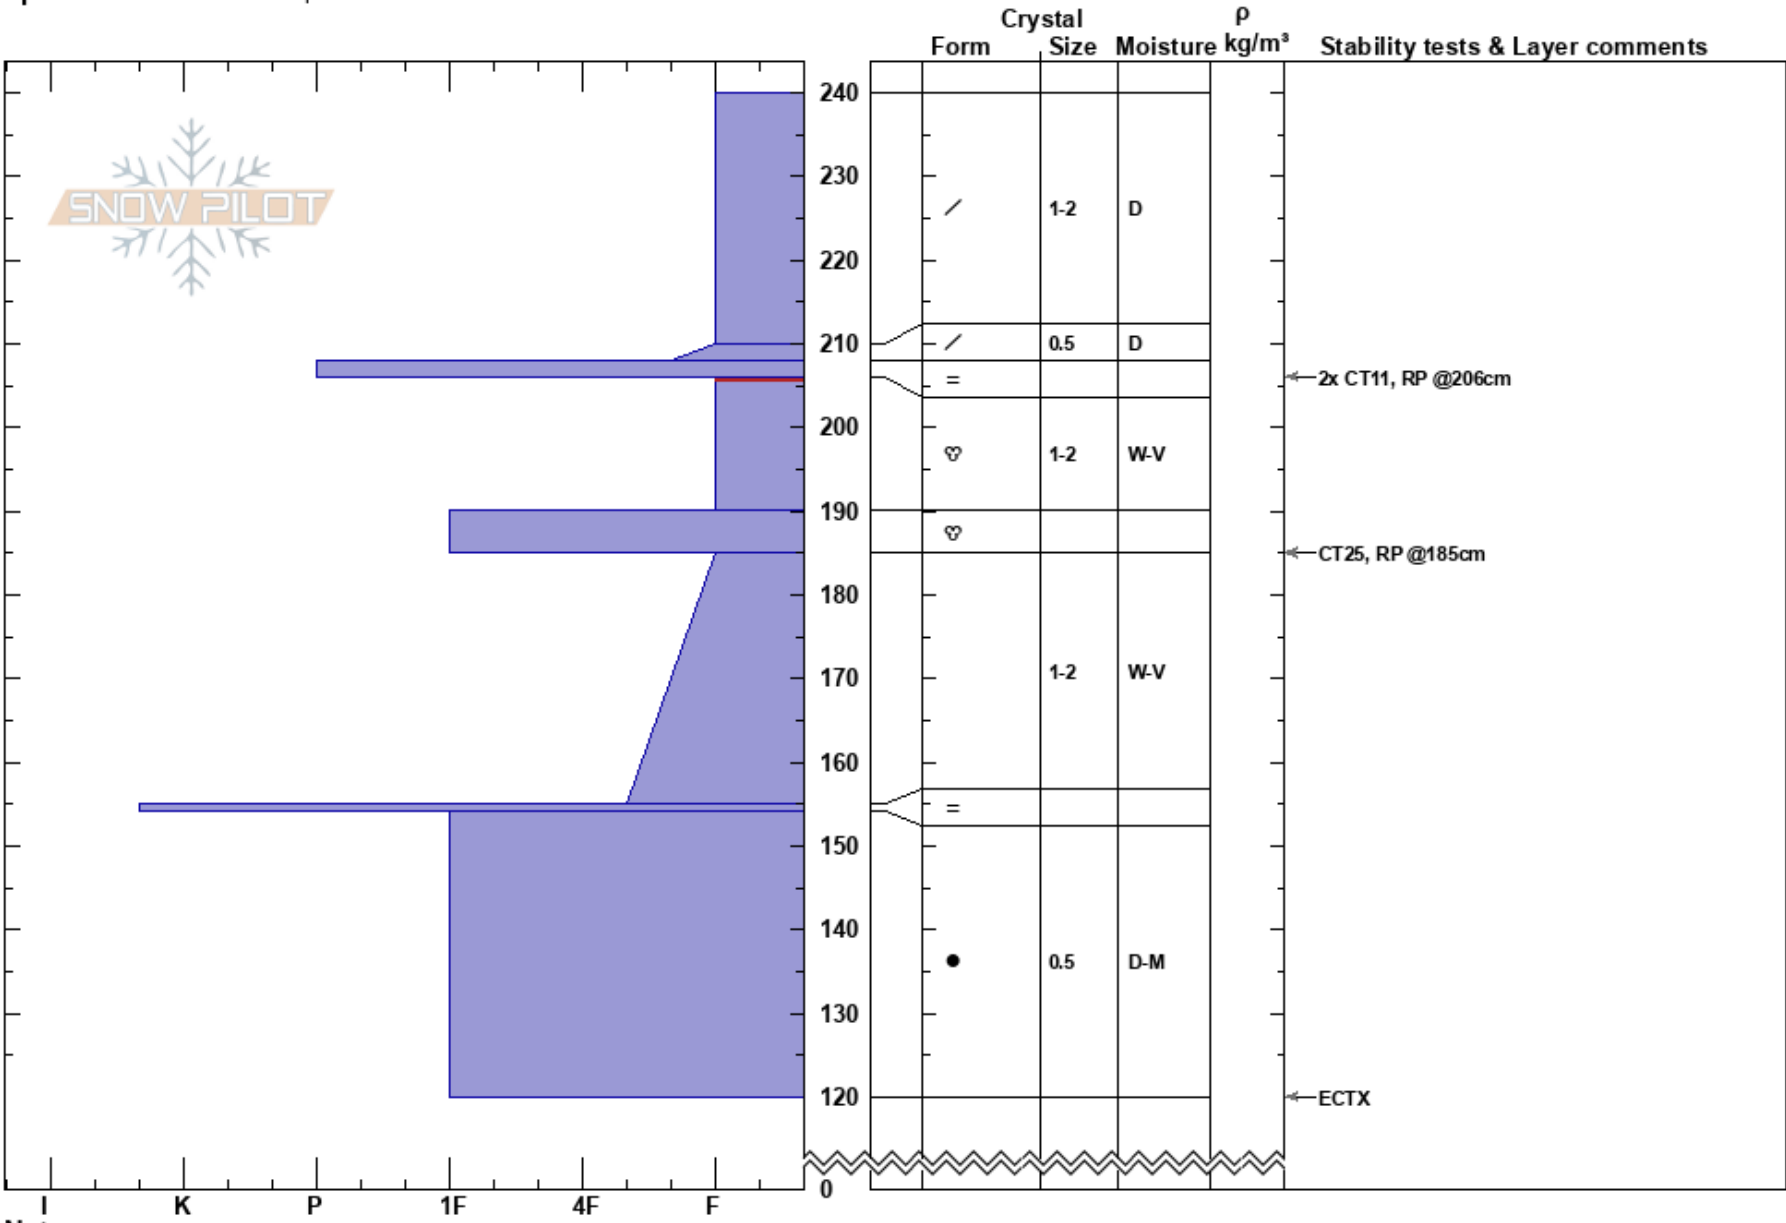

Tram ridge
 Sierra Nevada
 CA
Elevation: 6600 ft
Aspect: NE
Specifics: Ski tracks on slope

Logan Talbott
 02/11/2017 - 12:00pm
Co-ord:
Slope Angle: 18°
Wind Loading: yes

Stability:
Air Temperature: 2°C
Sky Cover: BKN
Precipitation: NO
Wind: E Light Breeze

HS:240
PF: 10
 206-190cm: Problematic layer

Notes: Strong wind loading @ Ridge top