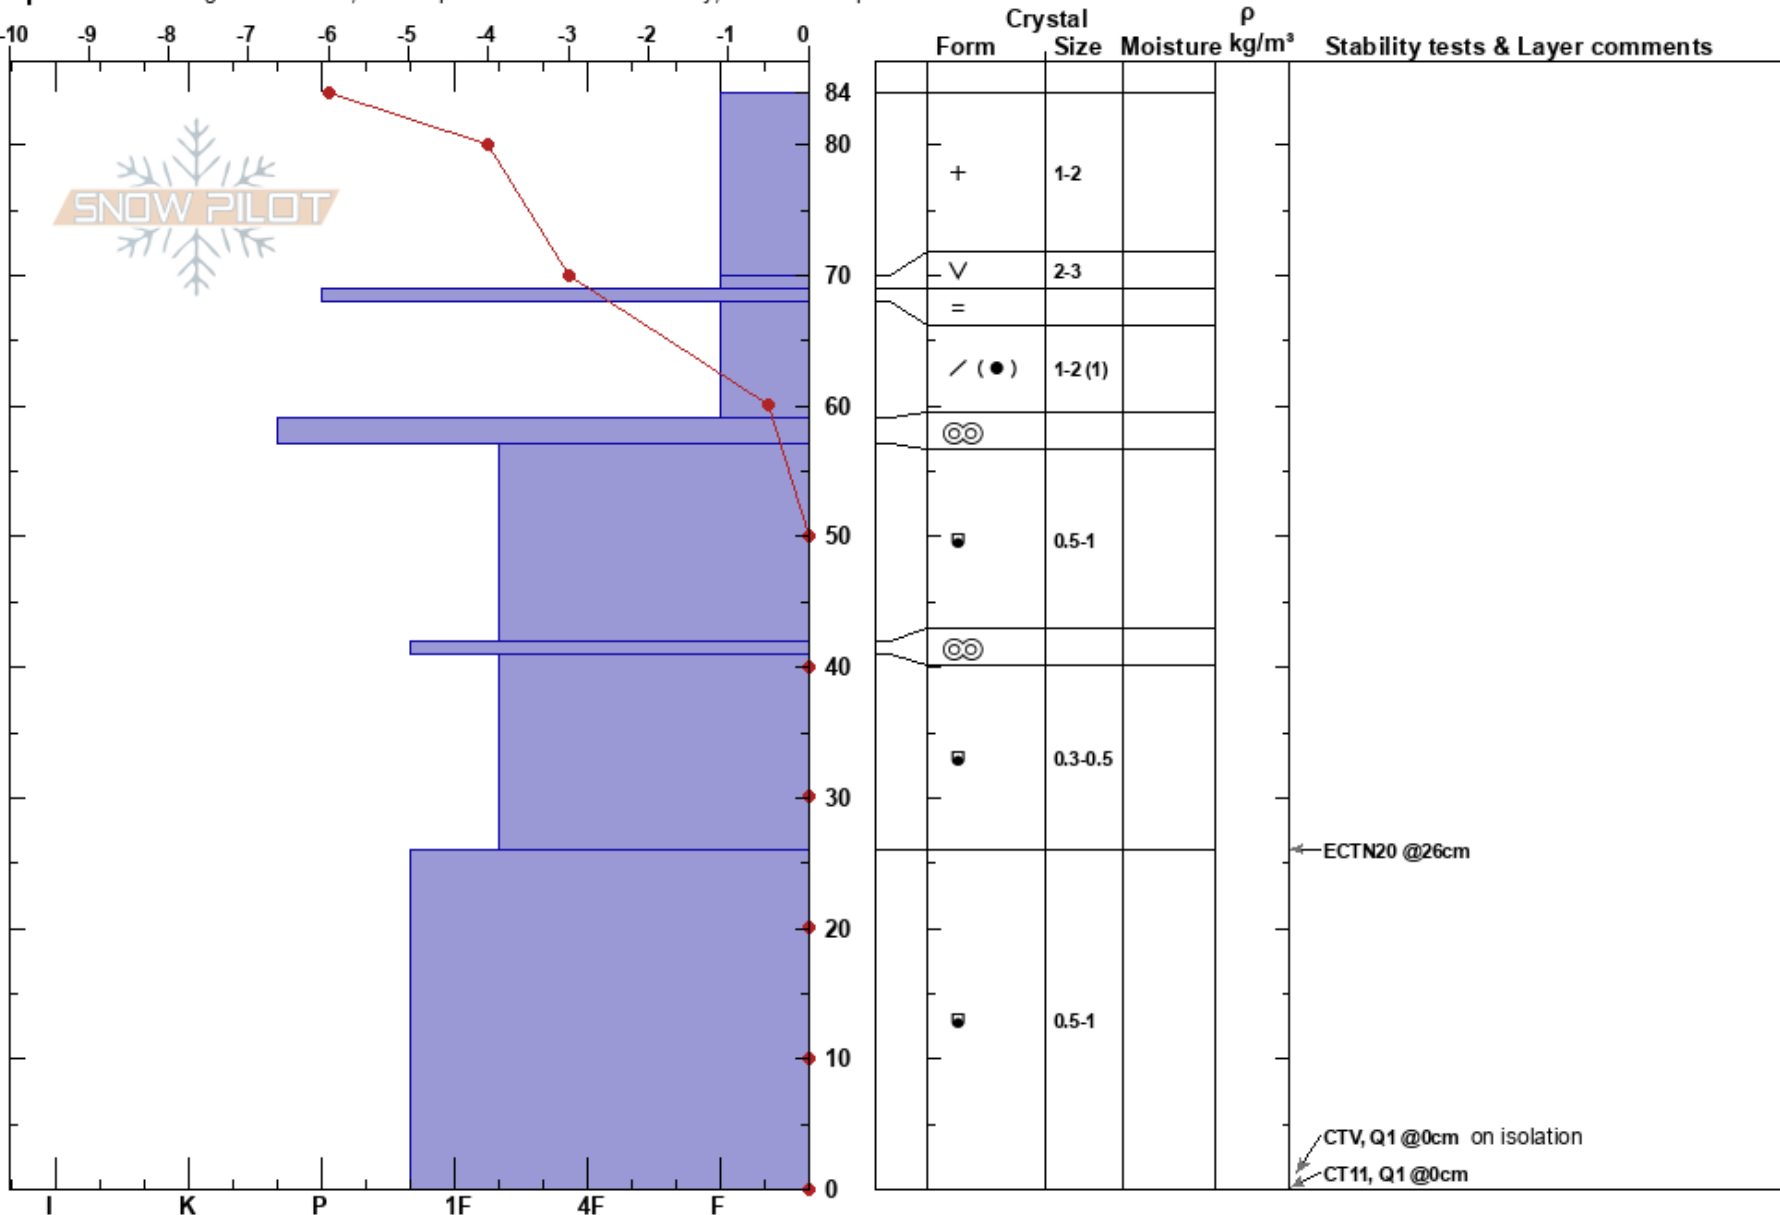

Kieth's
 Bridger Range
 MT
 Elevation: 8347 ft
 Aspect: 78°

Bridger Bowl
 11/20/2019 - 11:45am
 Co-ord: 45.81597N, -110.92887W
 Slope Angle: 30°
 Wind Loading:

Stability:
 Air Temperature: -9°C
 Sky Cover: X
 Precipitation: NO
 Wind: E Light Breeze

Layer Notes:

Specifics: Pit dug in a Ski Area; Pit is representative of backcountry; We skied slope

Notes: Pit dug by Griff and Ella