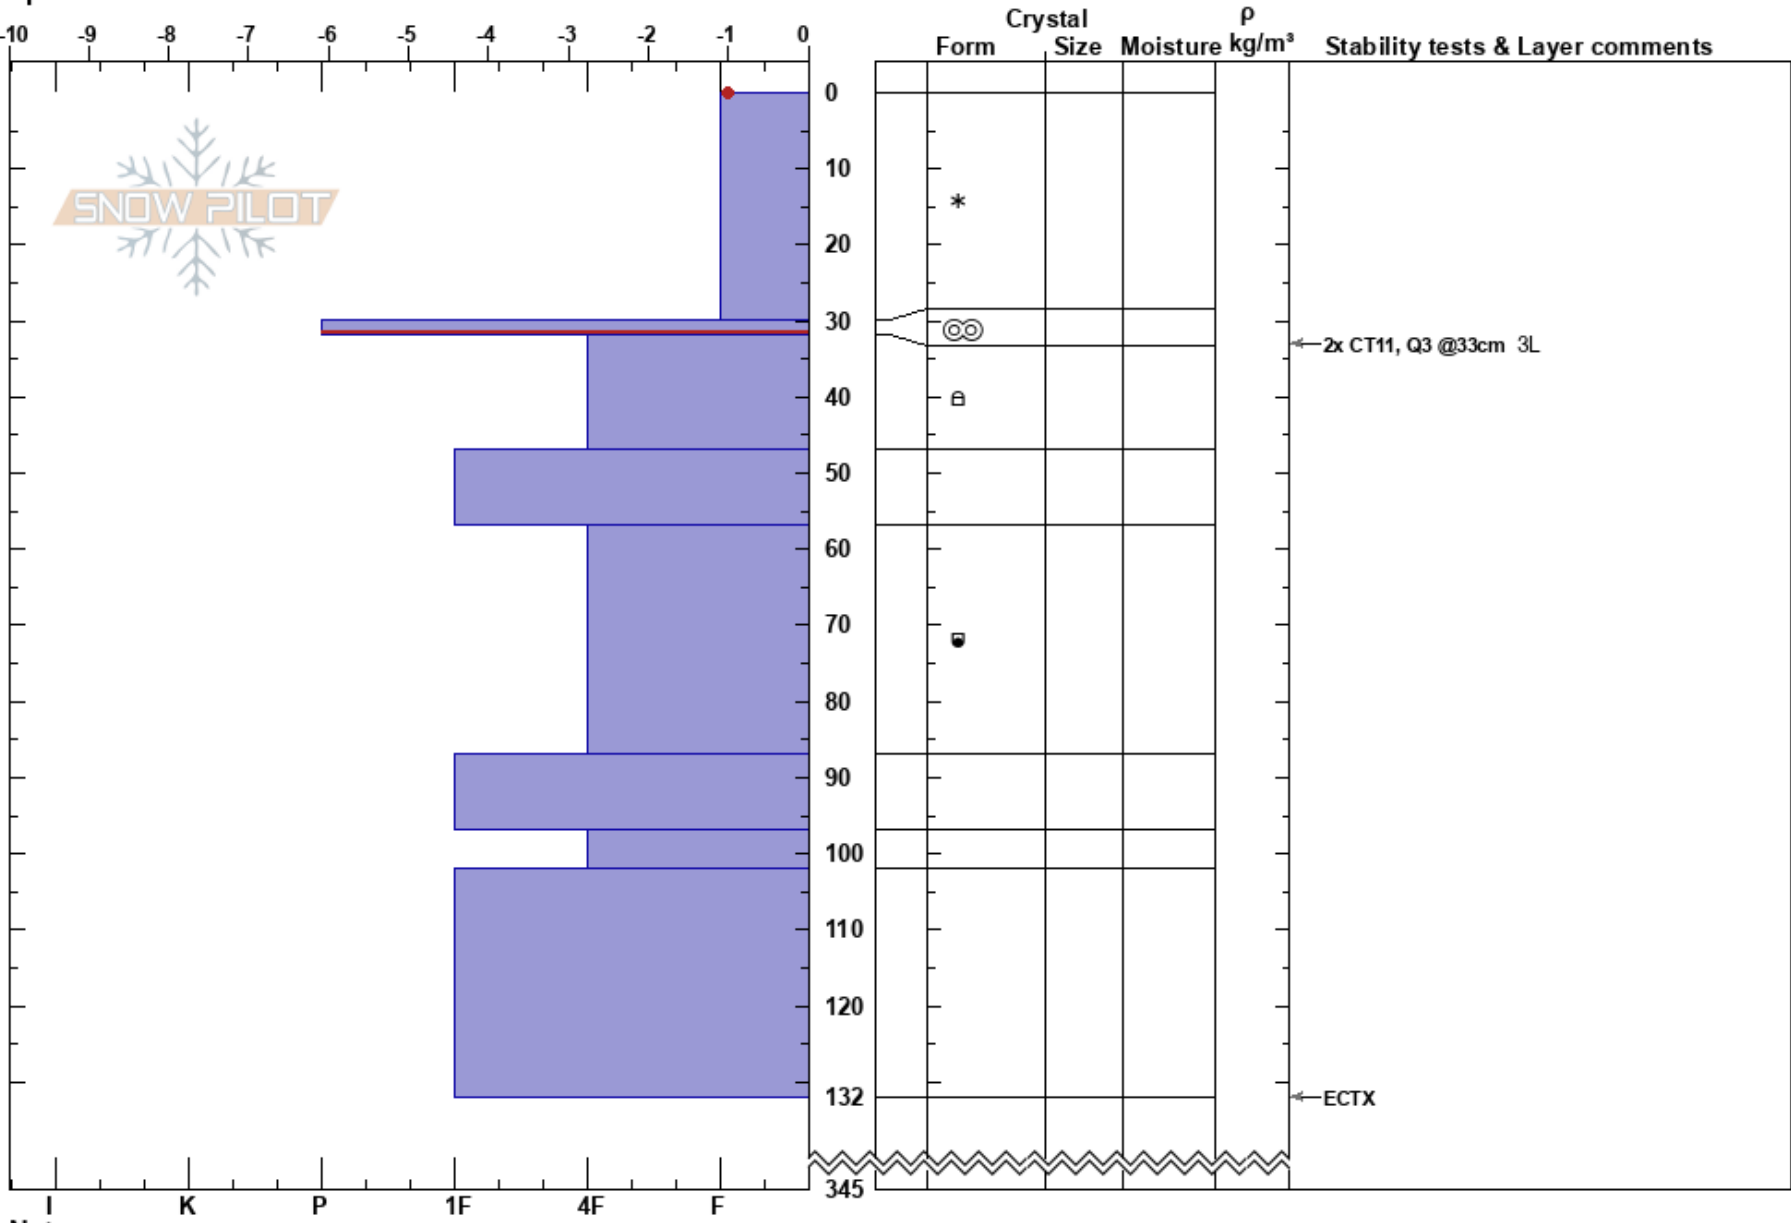

Gobblers Knob
 Central Wasatch
 UT
 Elevation: 9200 ft
 Aspect: 290°
 Specifics:

Chad Brackelsberg
 02/11/2017 - 12:00pm
 Co-ord: 12S 41W 112N
 Slope Angle: 32°
 Wind Loading: no

Stability:
 Air Temperature: -4°C
 Sky Cover: OVC
 Precipitation: NO
 Wind: Calm

HS:345
 Layer Notes:
 30-32cm: Problematic layer

Notes: Snowpack in this location was much deeper than expected