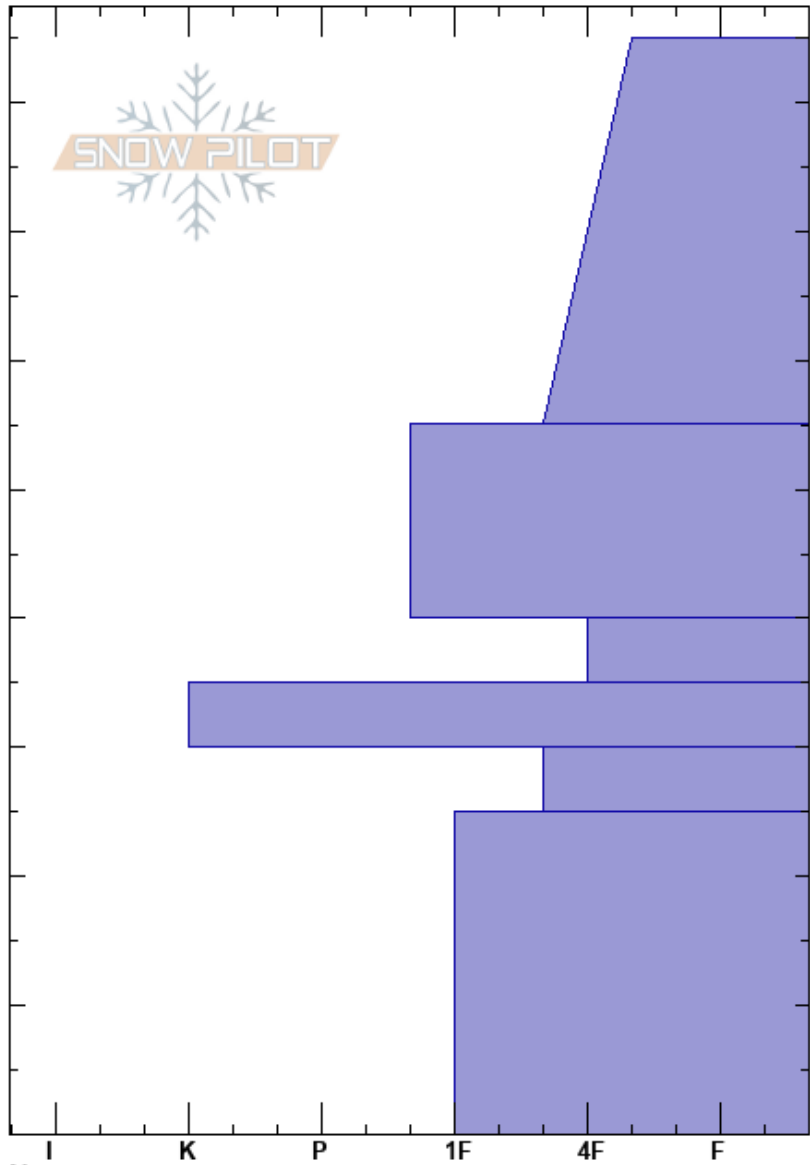

Pyramid
 Swan Range
 MT
 Elevation: 7340 ft
 Aspect: SW
 Specifics: Collapsing, widespread; We skied slope

Mat Brunton
 12/09/2019 - 2:00pm
 Co-ord: 47.26417N, -113.39281W
 Slope Angle: 30°
 Wind Loading: previous

Stability: Poor
 Air Temperature:
 Sky Cover: OVC
 Precipitation: NO
 Wind: Calm

HS:85
 Layer Notes:
 40-35cm: Problematic layer

Crystal Form	Crystal Size	Moisture	ρ kg/m ³	Stability tests & Layer comments
+ (✓)				
•				
□				←ECTP15 @37cm
⊙⊙ (□)				
□				
□ ⊙⊙				