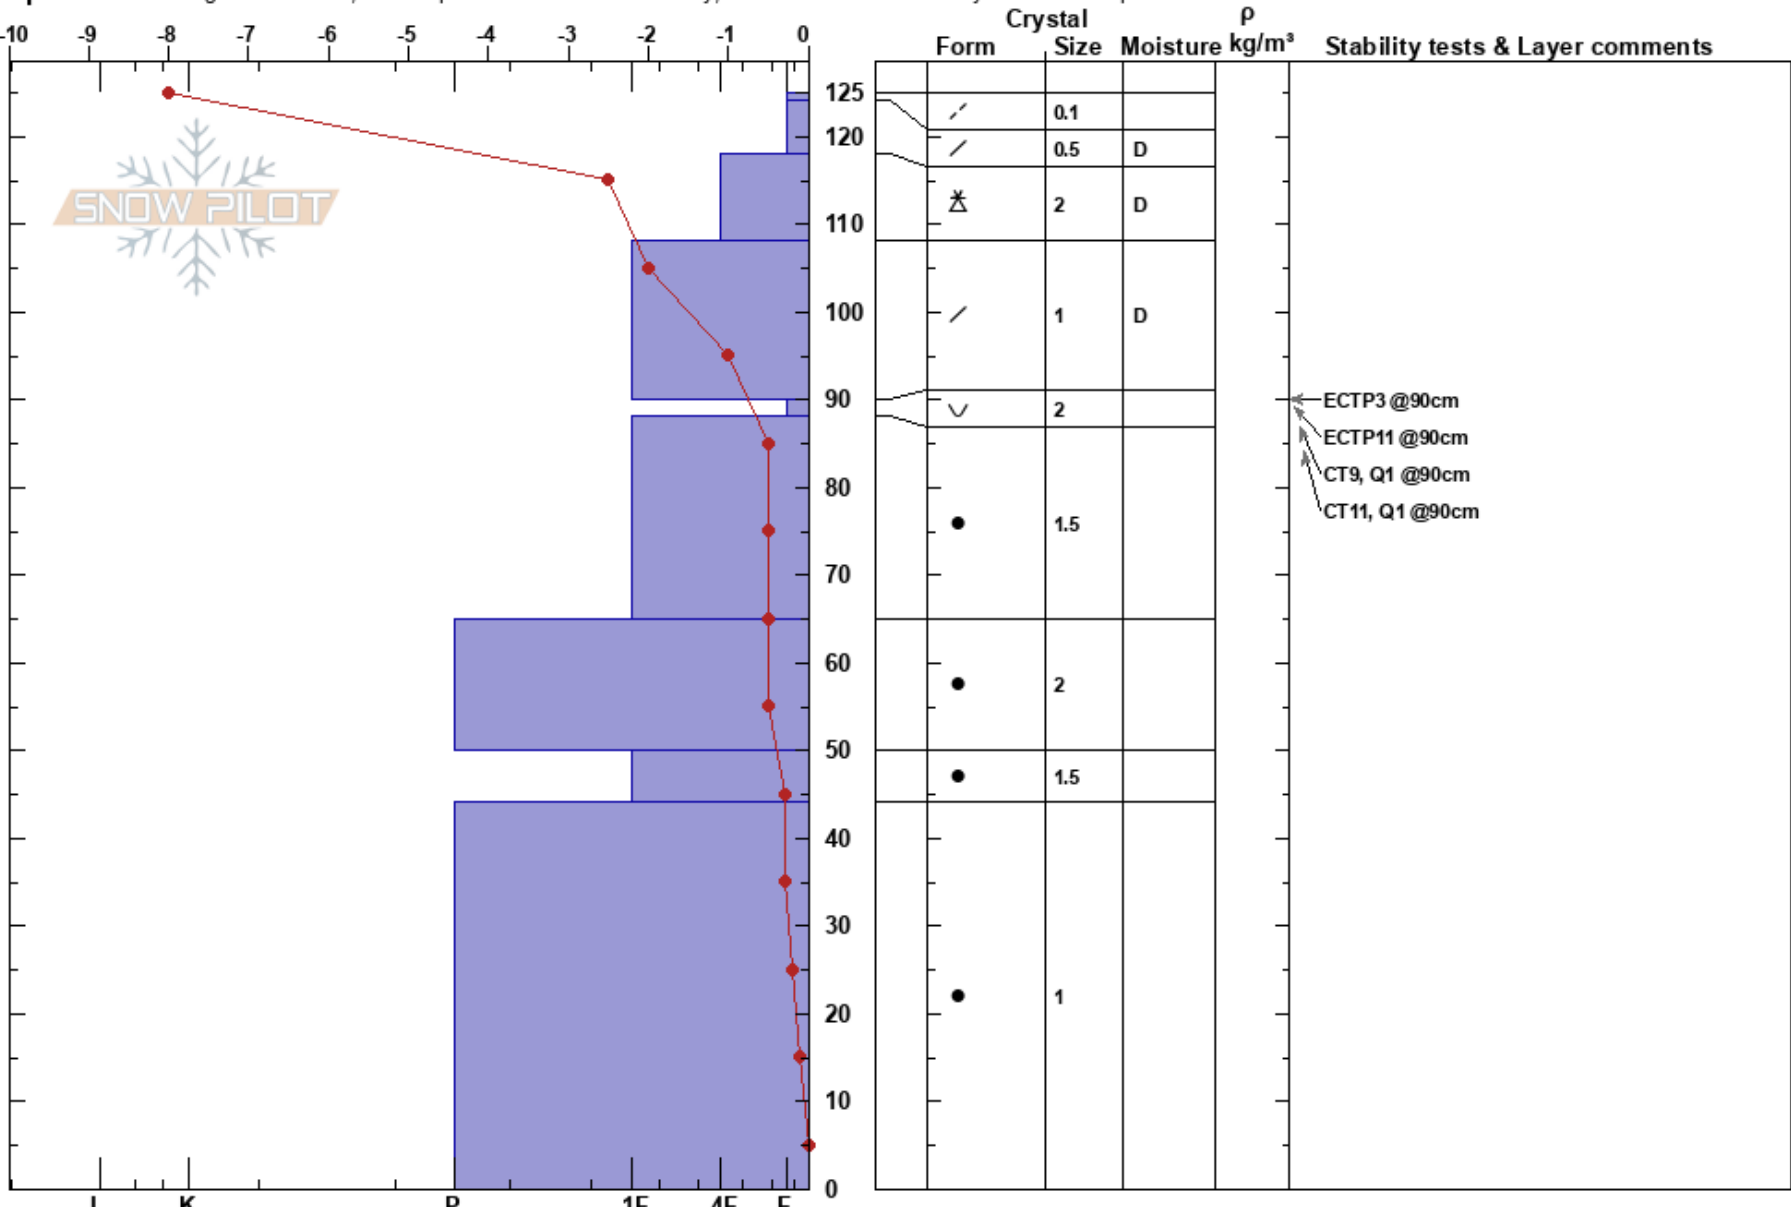

Apron
 Madison Range-N
 MT
 Elevation: 8860 ft
 Aspect: 45°

Tom Leonard
 02/11/2017 - 12:00pm
 Co-ord: 45.24042N, -111.45257W
 Slope Angle: 35°
 Wind Loading: yes

Stability: HS: 125
 Air Temperature: -7.5°C PF: 40 90-88cm: Problematic layer
 Sky Cover: SCT
 Precipitation: NO
 Wind: N Moderate

Specifics: Pit dug in a Ski Area; Pit is representative of backcountry; Recent avalanche activity on similar slopes

Notes: Pit dug by JT, Doug, Tom L. Natural avalanches yesterday during moderate snowfall on the 90cm layer.