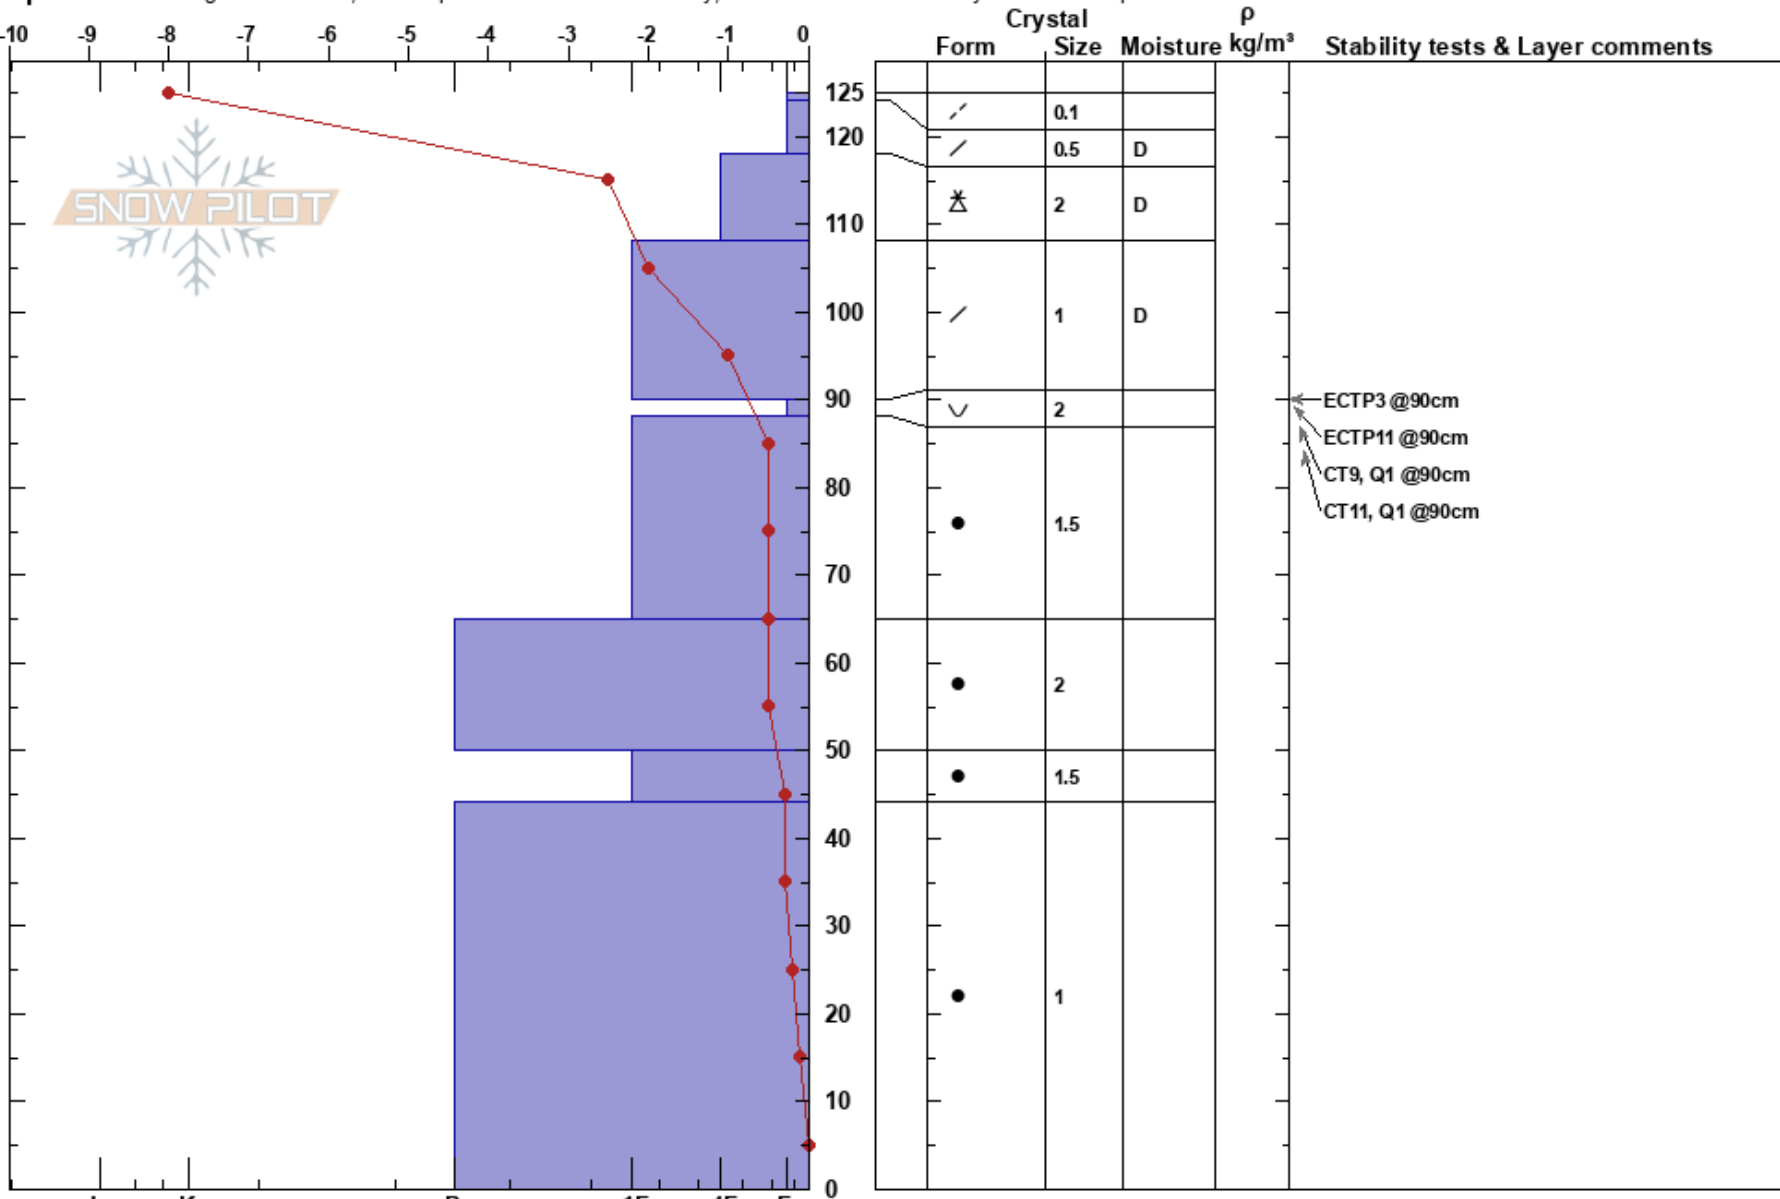

Apron
 Madison Range-N
 MT
 Elevation: 8860 ft
 Aspect: 45°

Tom Leonard
 02/11/2017 - 12:00pm
 Co-ord: 45.24042N, -111.45257W
 Slope Angle: 35°
 Wind Loading: yes

Stability: HS: 125 Layer Notes:
 Air Temperature: -7.5°C PF: 40 90-88cm: Problematic layer
 Sky Cover: SCT
 Precipitation: NO
 Wind: N Moderate

Specifics: Pit dug in a Ski Area; Pit is representative of backcountry; Recent avalanche activity on similar slopes

Notes: Pit dug by JT, Doug, Tom L. Natural avalanches yesterday during moderate snowfall on the 90cm layer.