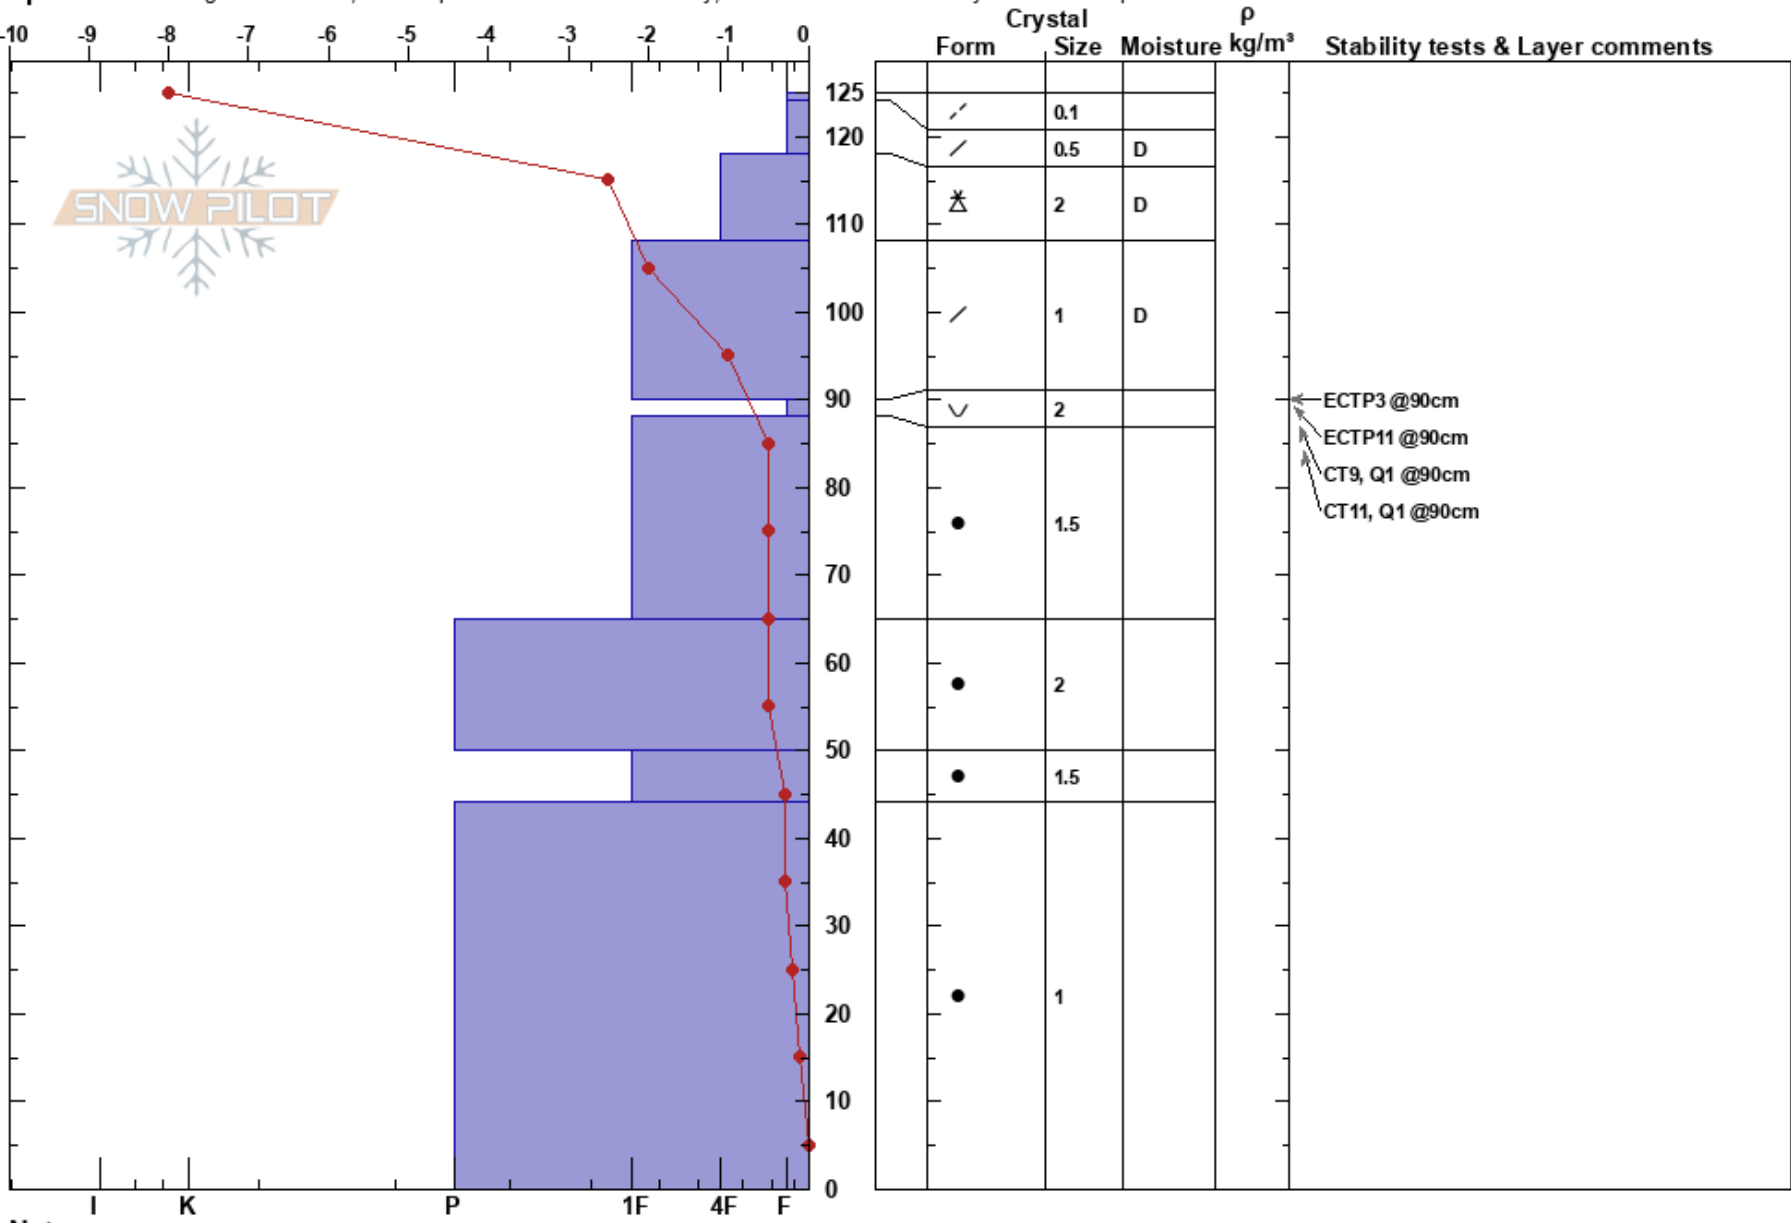

Apron  
 Madison Range-N  
 MT  
 Elevation: 8860 ft  
 Aspect: 45°

Tom Leonard  
 02/11/2017 - 12:00pm  
 Co-ord: 45.24042N, -111.45257W  
 Slope Angle: 35°  
 Wind Loading: yes

Stability: HS: 125 Layer Notes:  
 Air Temperature: -7.5°C PF: 40 90-88cm: Problematic layer  
 Sky Cover: SCT  
 Precipitation: NO  
 Wind: N Moderate

Specifics: Pit dug in a Ski Area; Pit is representative of backcountry; Recent avalanche activity on similar slopes

Notes: Pit dug by JT, Doug, Tom L. Natural avalanches yesterday during moderate snowfall on the 90cm layer.