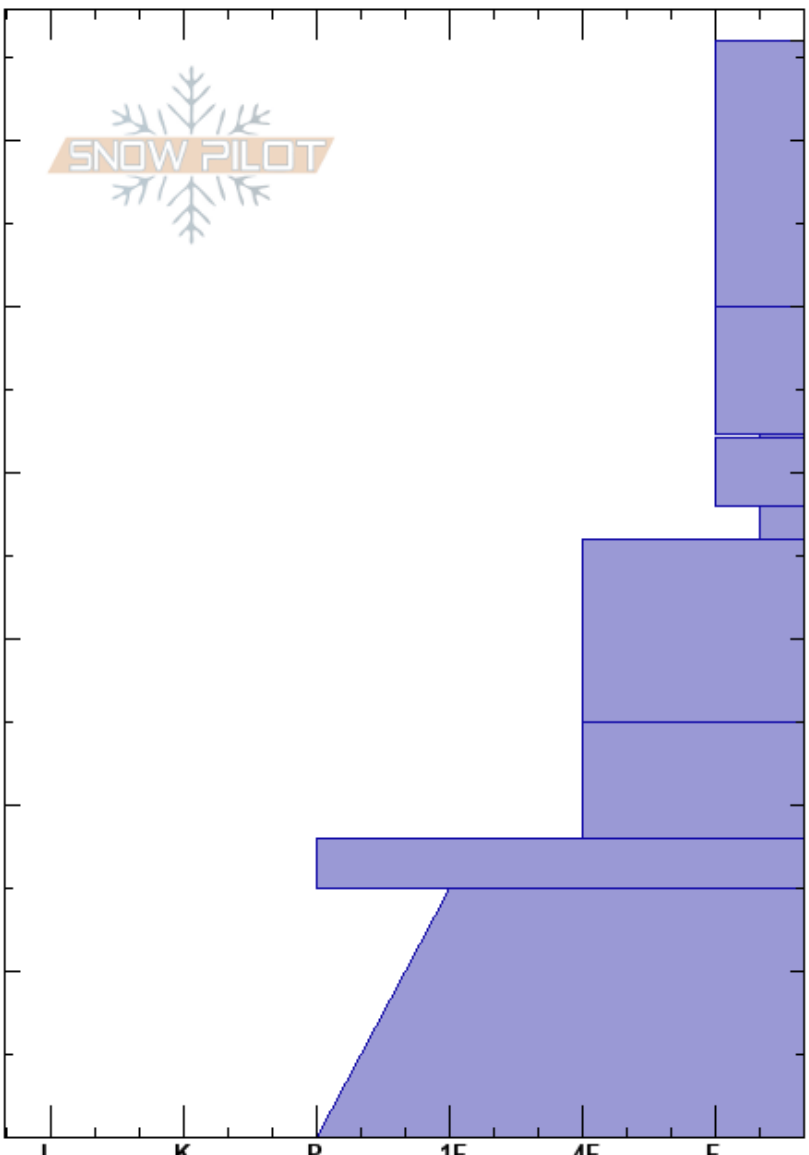

Southern Missions
 Missions
 MT
 Elevation: 6100 ft
 Aspect: 280°
 Specifics: Collapsing, localized; Cracking

Travis Craft
 12/09/2019 - 1:50pm
 Co-ord:
 Slope Angle: 27°
 Wind Loading: no

Stability:
 Air Temperature: -7°C
 Sky Cover: OVC
 Precipitation: S-1
 Wind: NW Calm
 HS: 66
 PF: 40
 PS: 20
 Layer Notes: 42.3-42.1cm: Problematic layer

Crystal Form	Crystal Size	Moisture	ρ kg/m ³	Stability tests & Layer comments
+r				
θ (X)				
\square				← ECTP23 @42.2cm
\square				
λ				
θ				
\square				
$\odot\odot$				
\square		w		

Notes: