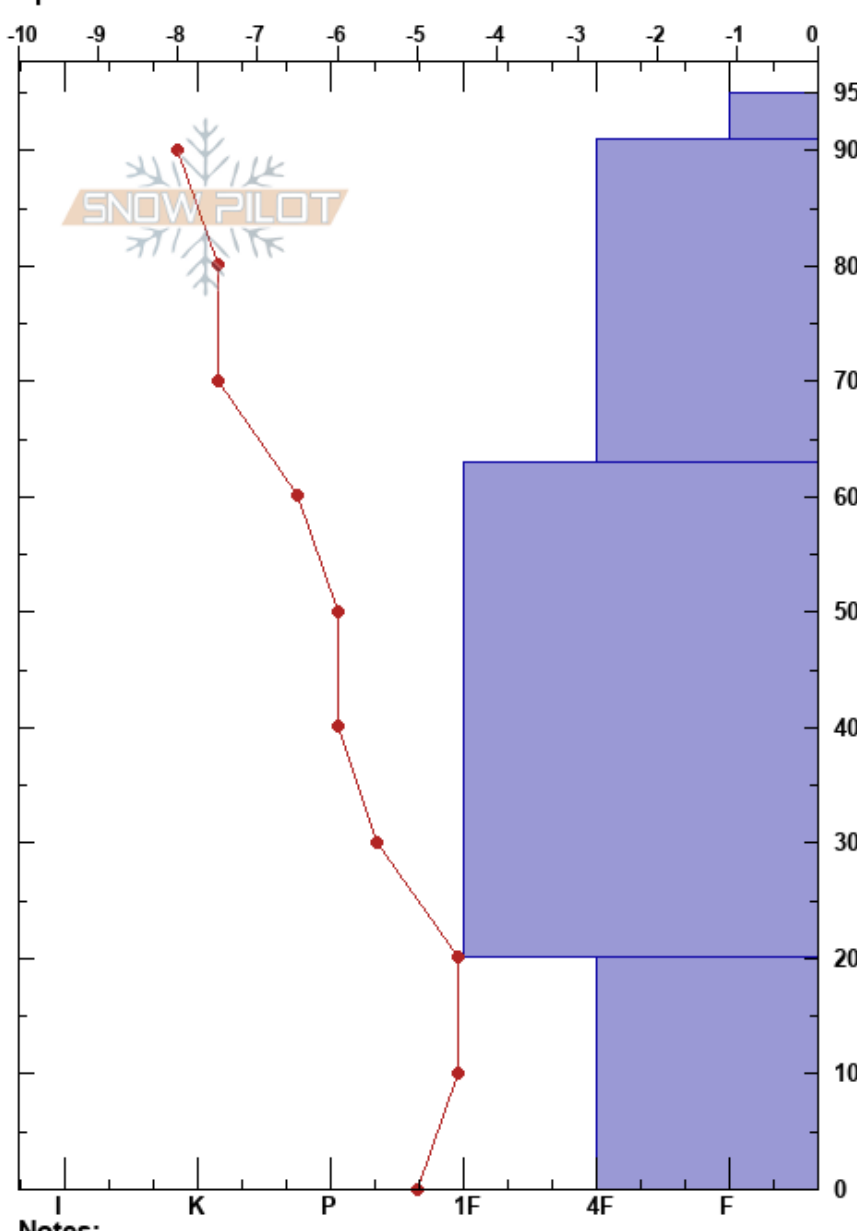

GB Moraines
 La Sal Mountains
 UT
Elevation: 10684 ft
Aspect: 85°
Specifics:

Dave Garcia
 12/09/2019 - 1:00pm
Co-ord: 38.45278N, -109.26060W
Slope Angle: 27°
Wind Loading:

Stability: Very Good **HS:**95
Air Temperature: -6.5°C
Sky Cover: SCT
Precipitation: NO
Wind: Calm

Layer Notes:
 20-0cm: Problematic layer

Form	Crystal		Moisture	ρ kg/m ³	Stability tests & Layer comments
	Size				
+					
●					
●					
B	1				

Notes: