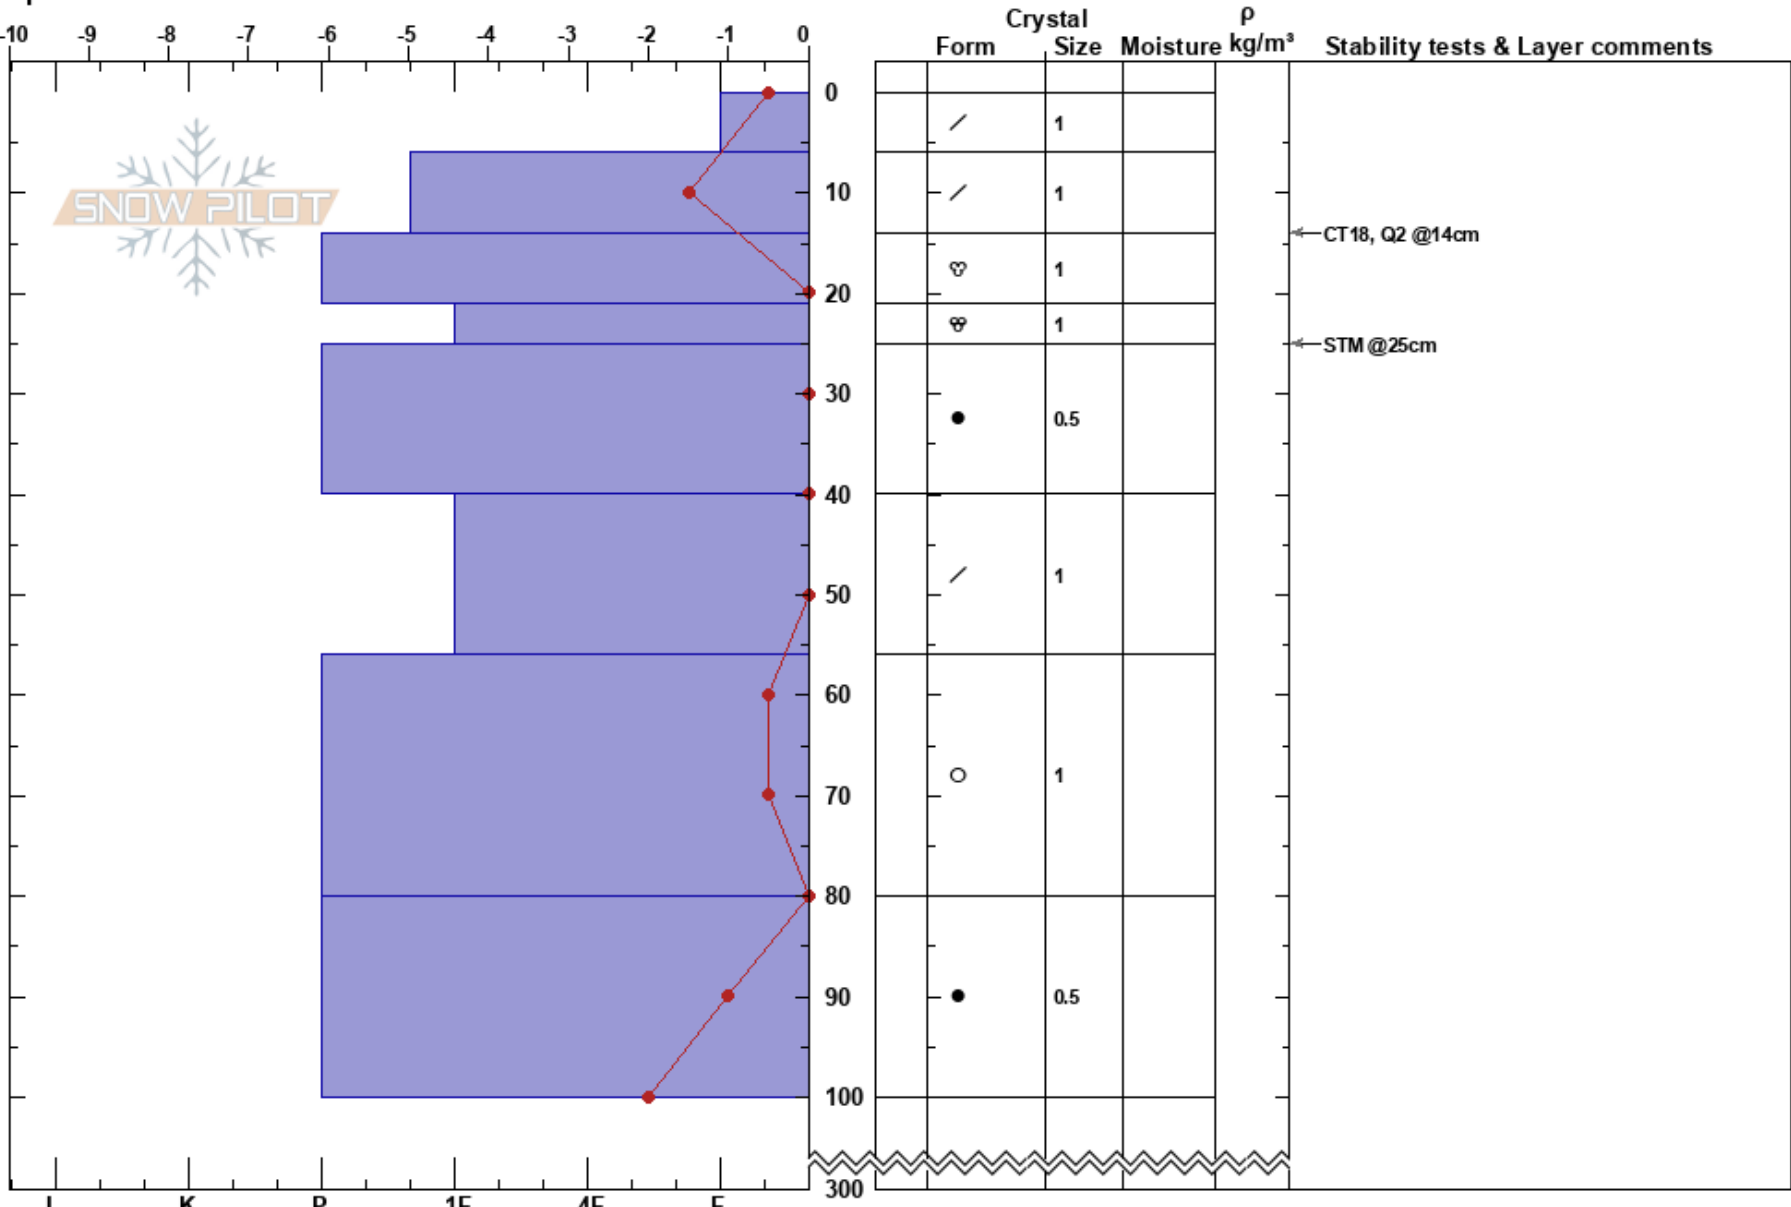

Watershed Grouse gap
 Siskiyou
 OR
 Elevation: 6980 ft
 Aspect: 32°
 Specifics:

Parker Smith
 02/10/2017 - 12:47pm
 Co-ord: 42.07960N, -122.74550W
 Slope Angle: 28°
 Wind Loading: previous

Stability:
 Air Temperature: -3°C
 Sky Cover: OVC
 Precipitation: S-1
 Wind: Light Breeze

HS:300
 PF:37
 Layer Notes:

Notes: