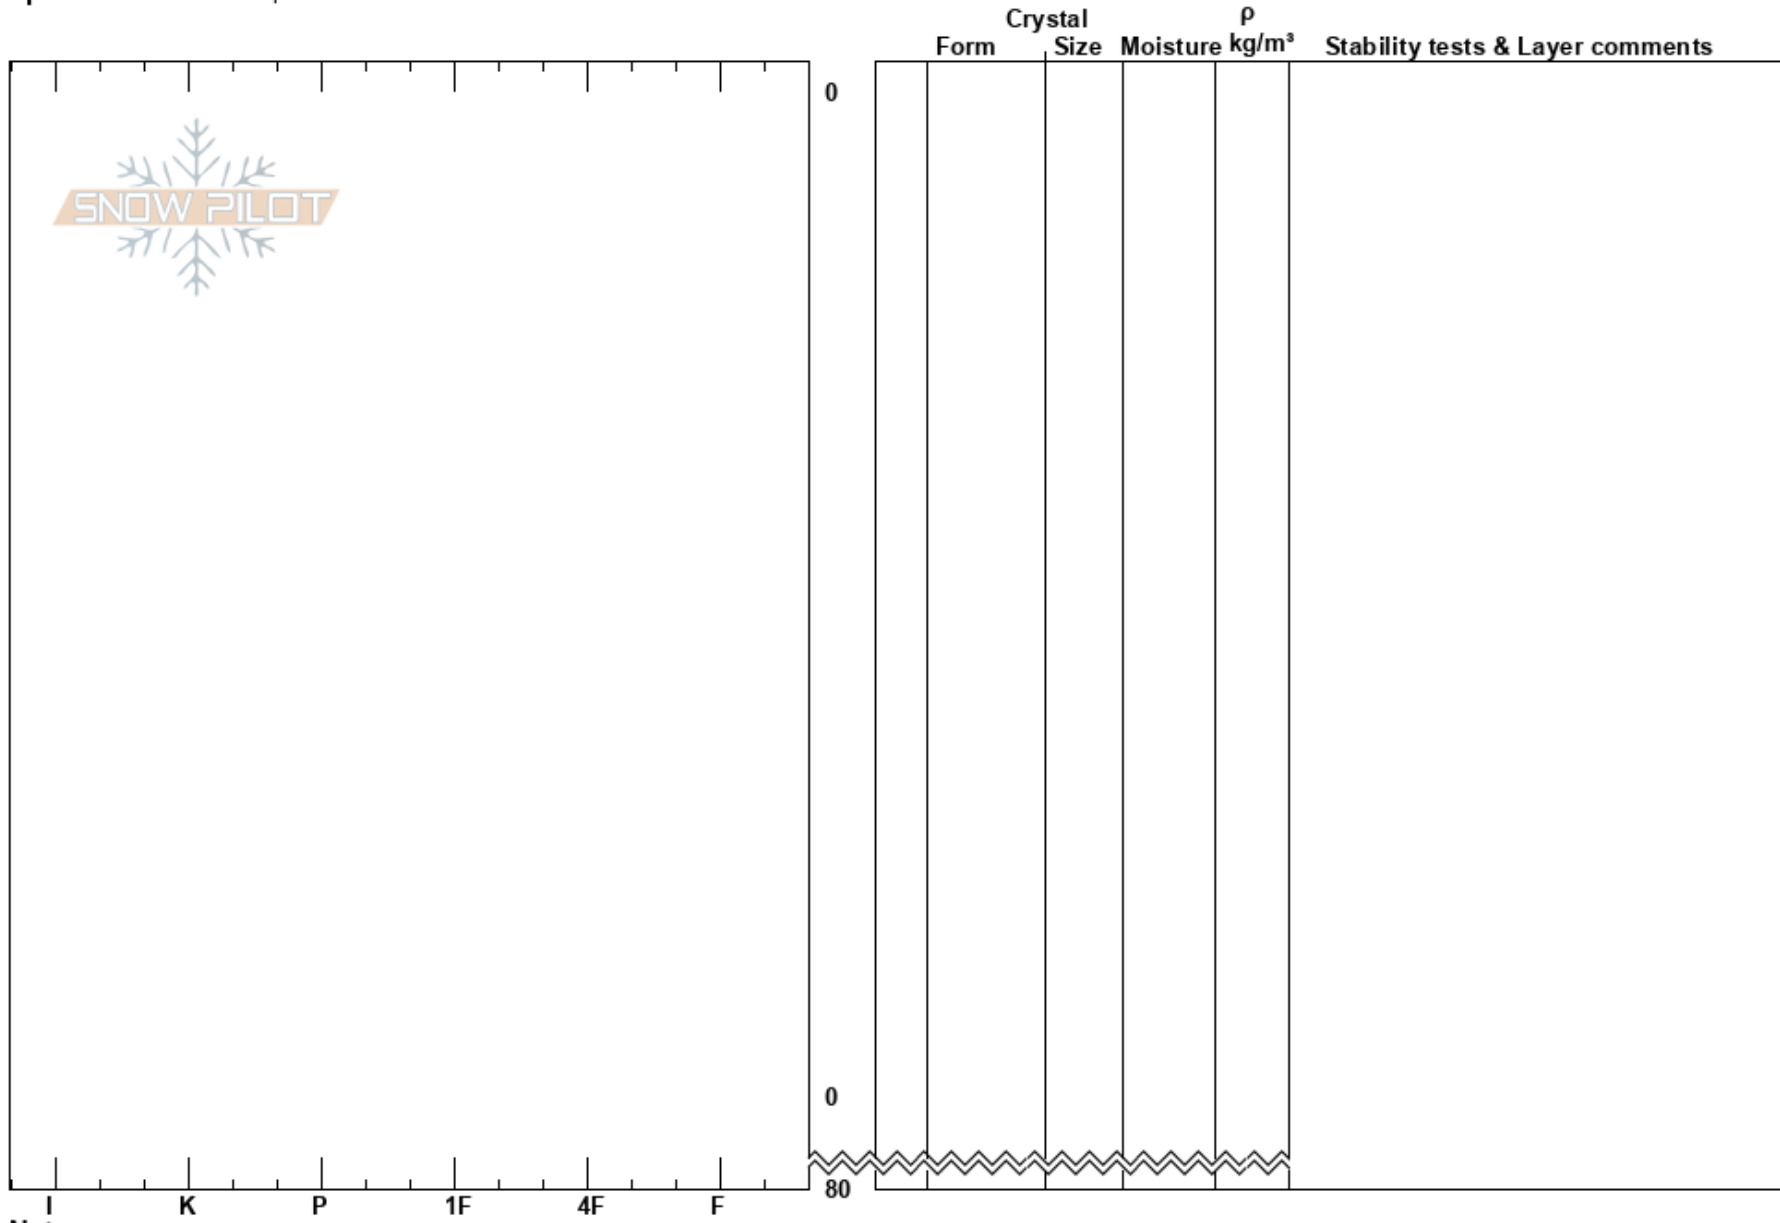

Nøglå
Jotunheimen
Norway
Elevation: 1569 m
Aspect: 90°
Specifics: We skied slope

Aanon Clausen
11/02/2017 - 12:00
Co-ord:
Slope Angle: 21°
Wind Loading:

Stability: Very Good **HS:**80 **Layer Notes:**
Air Temperature: -5°C
Sky Cover: CLR
Precipitation: NO
Wind:

Notes: 5 cm 24hrs snow