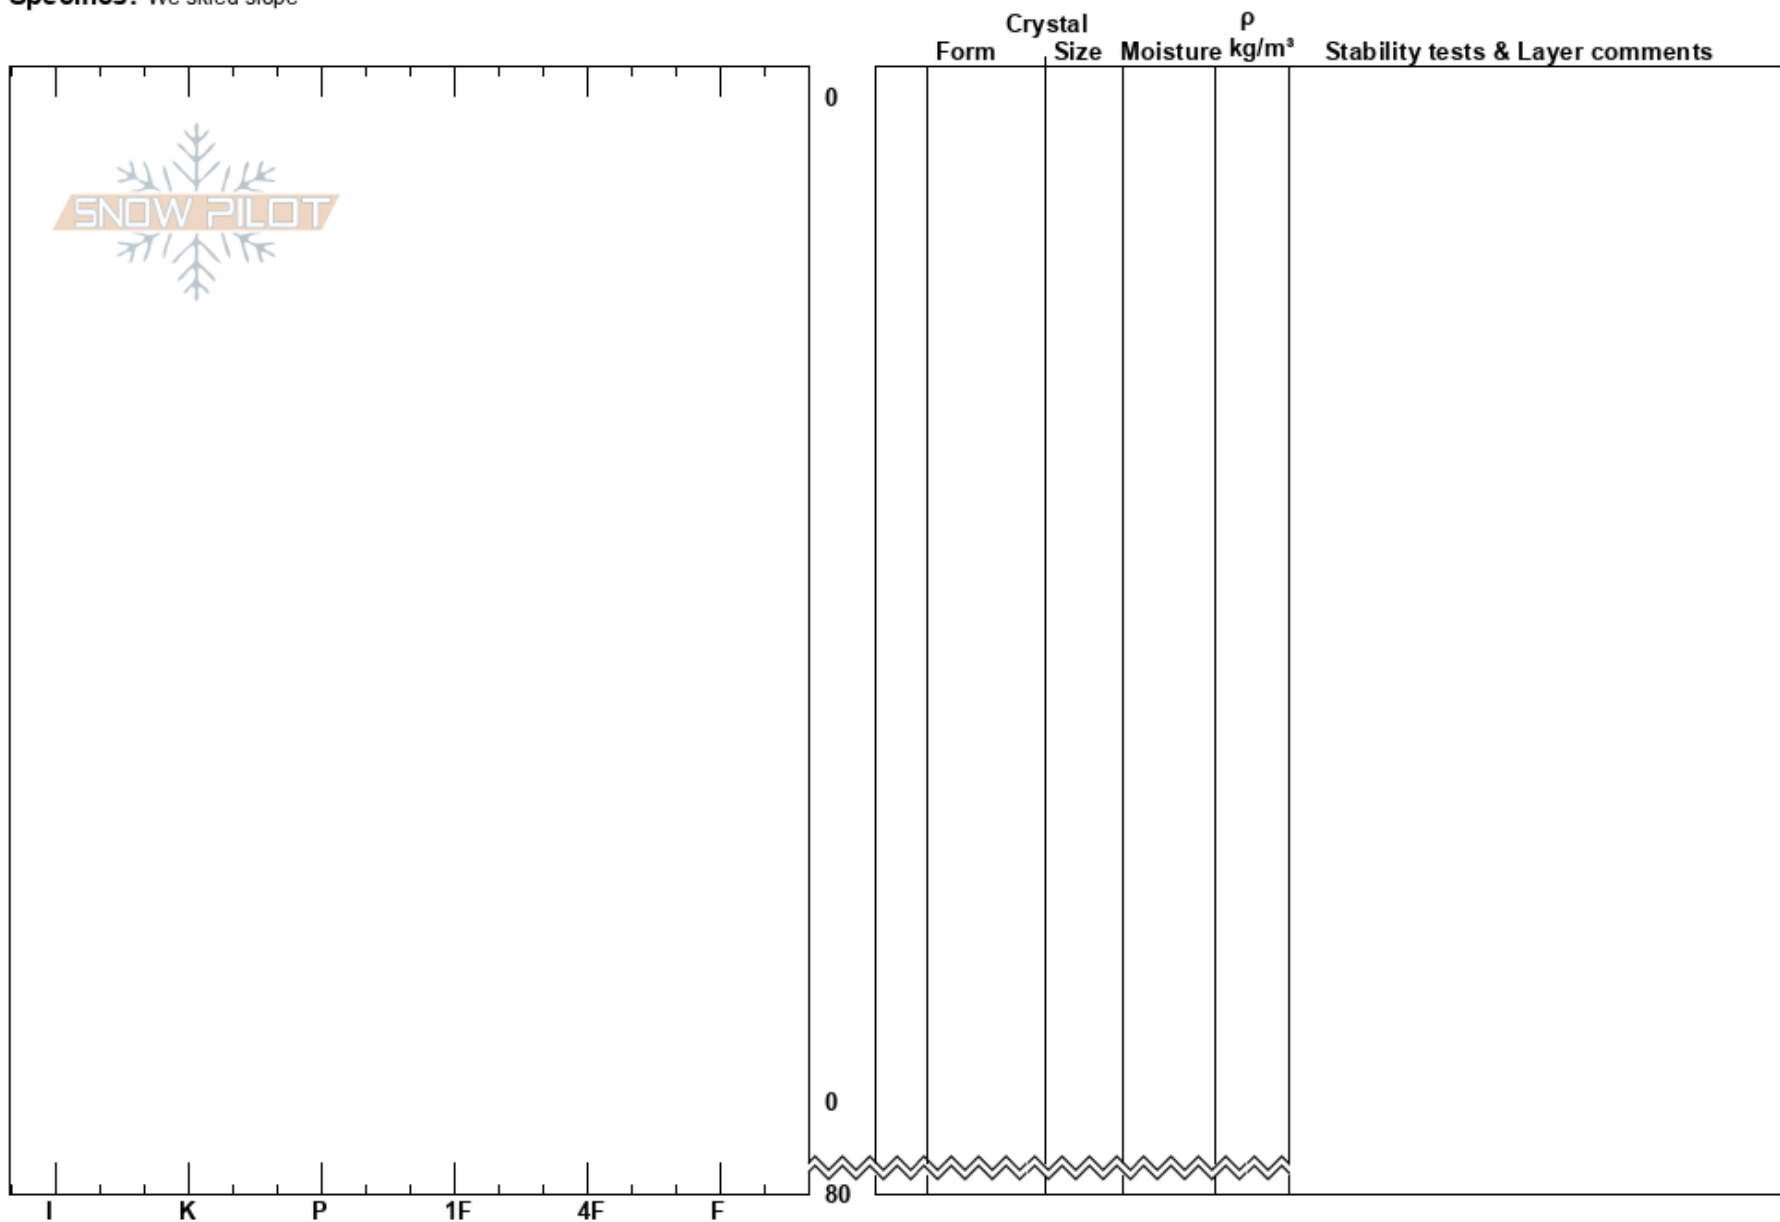

Nøglå
Jotunheimen
Norway
Elevation: 1569 m
Aspect: 90°
Specifics: We skied slope

Aanon Clausen
11/02/2017 - 12:00
Co-ord:
Slope Angle: 21°
Wind Loading:

Stability: Very Good **HS:**80 **Layer Notes:**
Air Temperature: -5°C
Sky Cover: CLR
Precipitation: NO
Wind:

Notes: 5 cm 24hrs snow