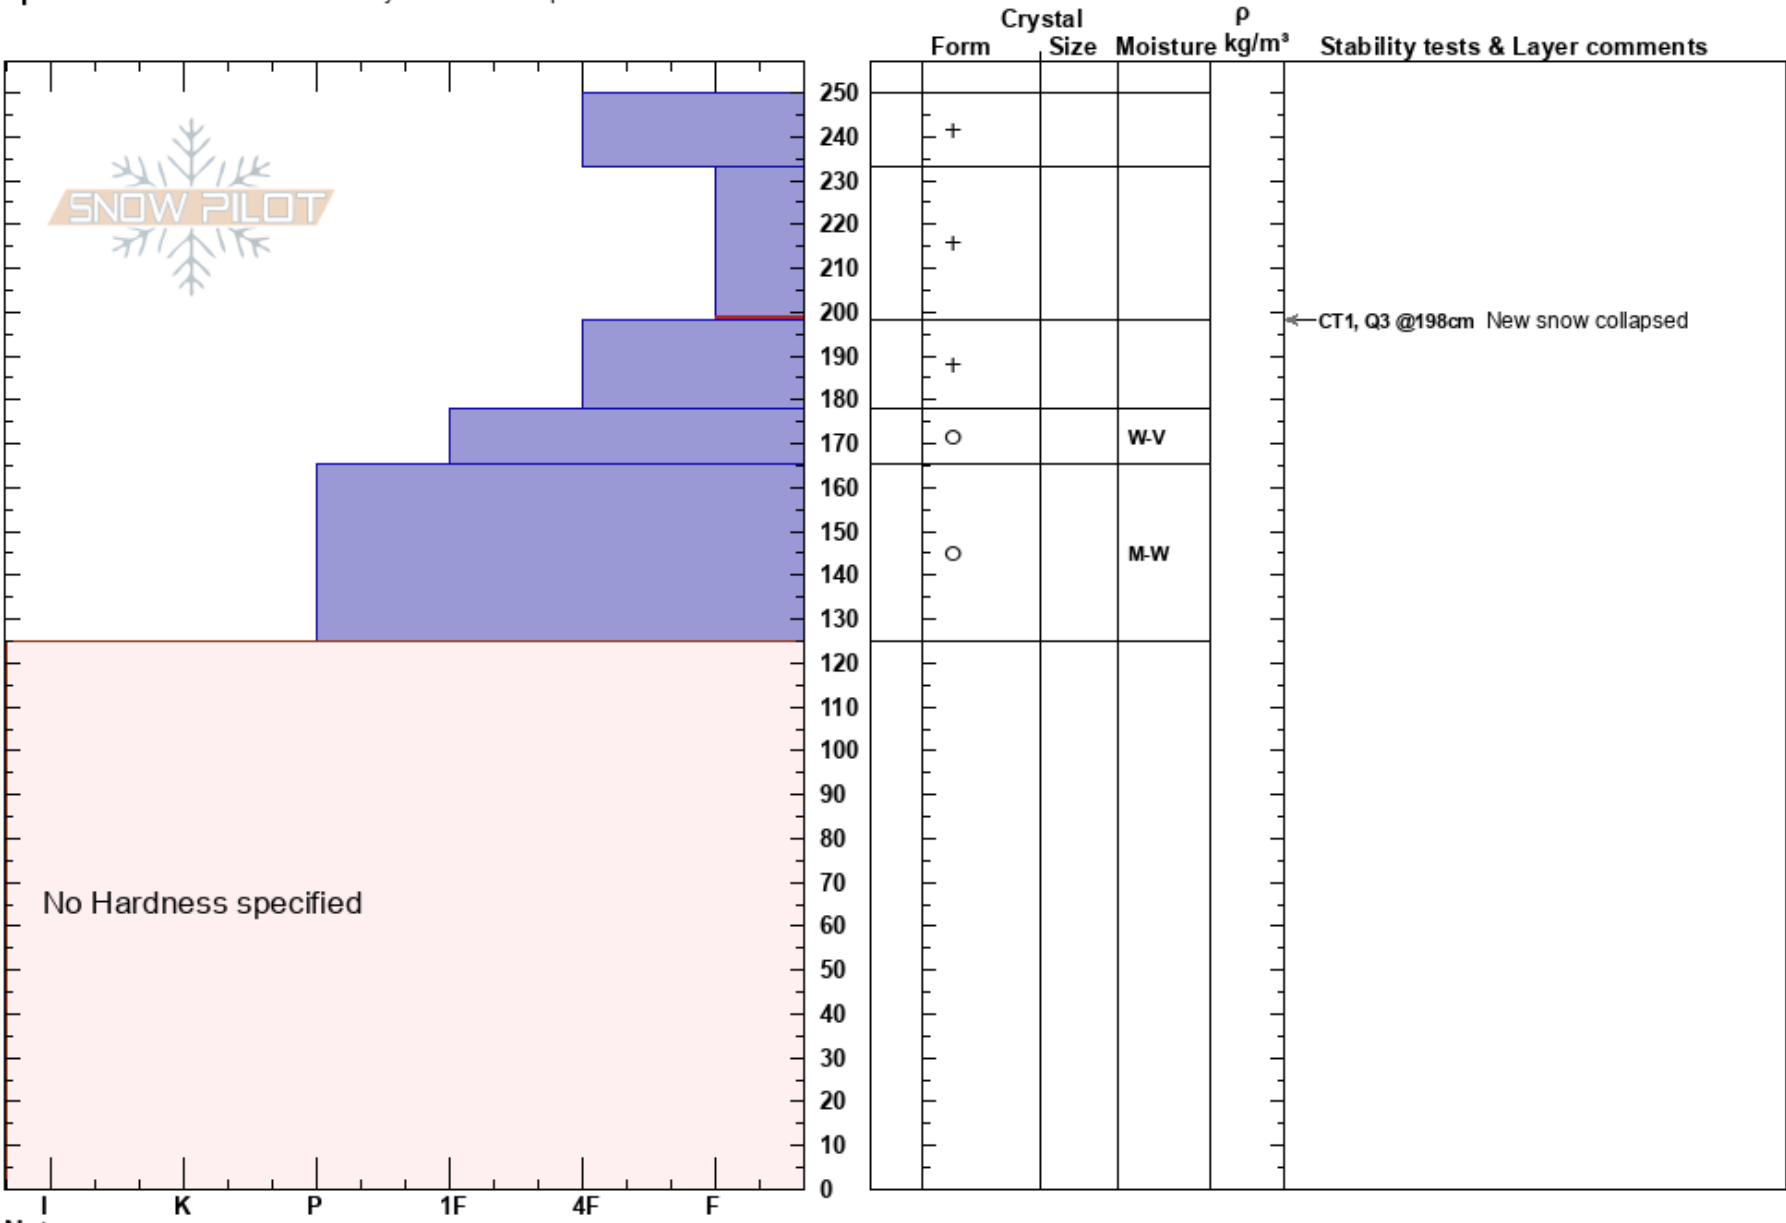

New snow 8200' Hwy 108 Kyle Van Peursem
 Bridgeport Winter Rec Ar 02/10/2017 - 1:45pm
 CA
Elevation: 8150 ft
Aspect:
Specifics: Recent avalanche activity on different slopes

Stability:
Air Temperature:
Sky Cover: OVC
Precipitation: S2
Wind: Light Breeze

HS: 250
PF: 72 233-198cm: Problematic layer

Notes: