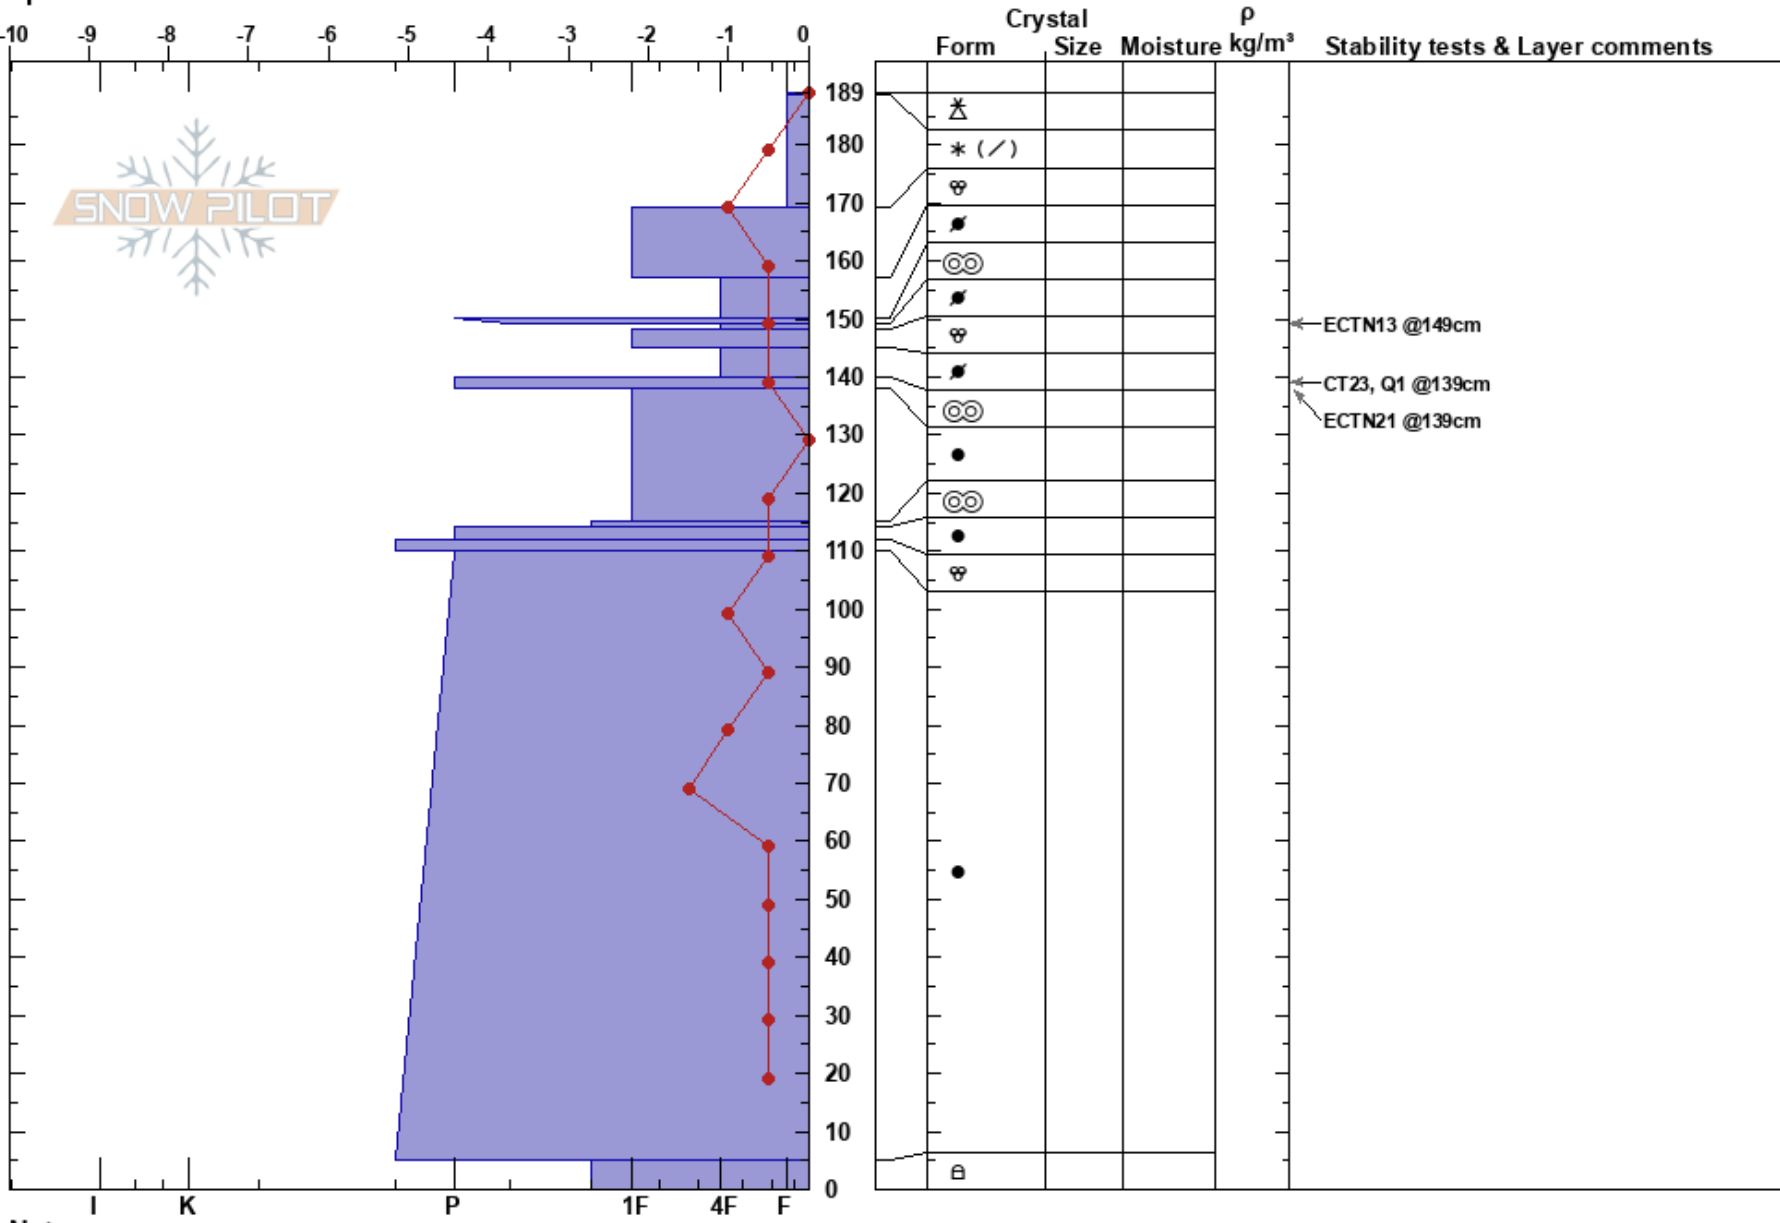

Crystal Amphitheater 1  
 Bitterroot  
 MT  
 Elevation: 6091 ft  
 Aspect: 84°  
 Specifics:

Ryan Milling  
 02/10/2017 - 11:30am  
 Co-ord: 12T 684154W 5169954N  
 Slope Angle: 33°  
 Wind Loading: previous

Stability: **HS: 189**  
 Air Temperature: 1.5°C PF: 60  
 Sky Cover: BKN  
 Precipitation: S-1  
 Wind: Calm

Layer Notes:

Notes: Moisture present throughout snowpack