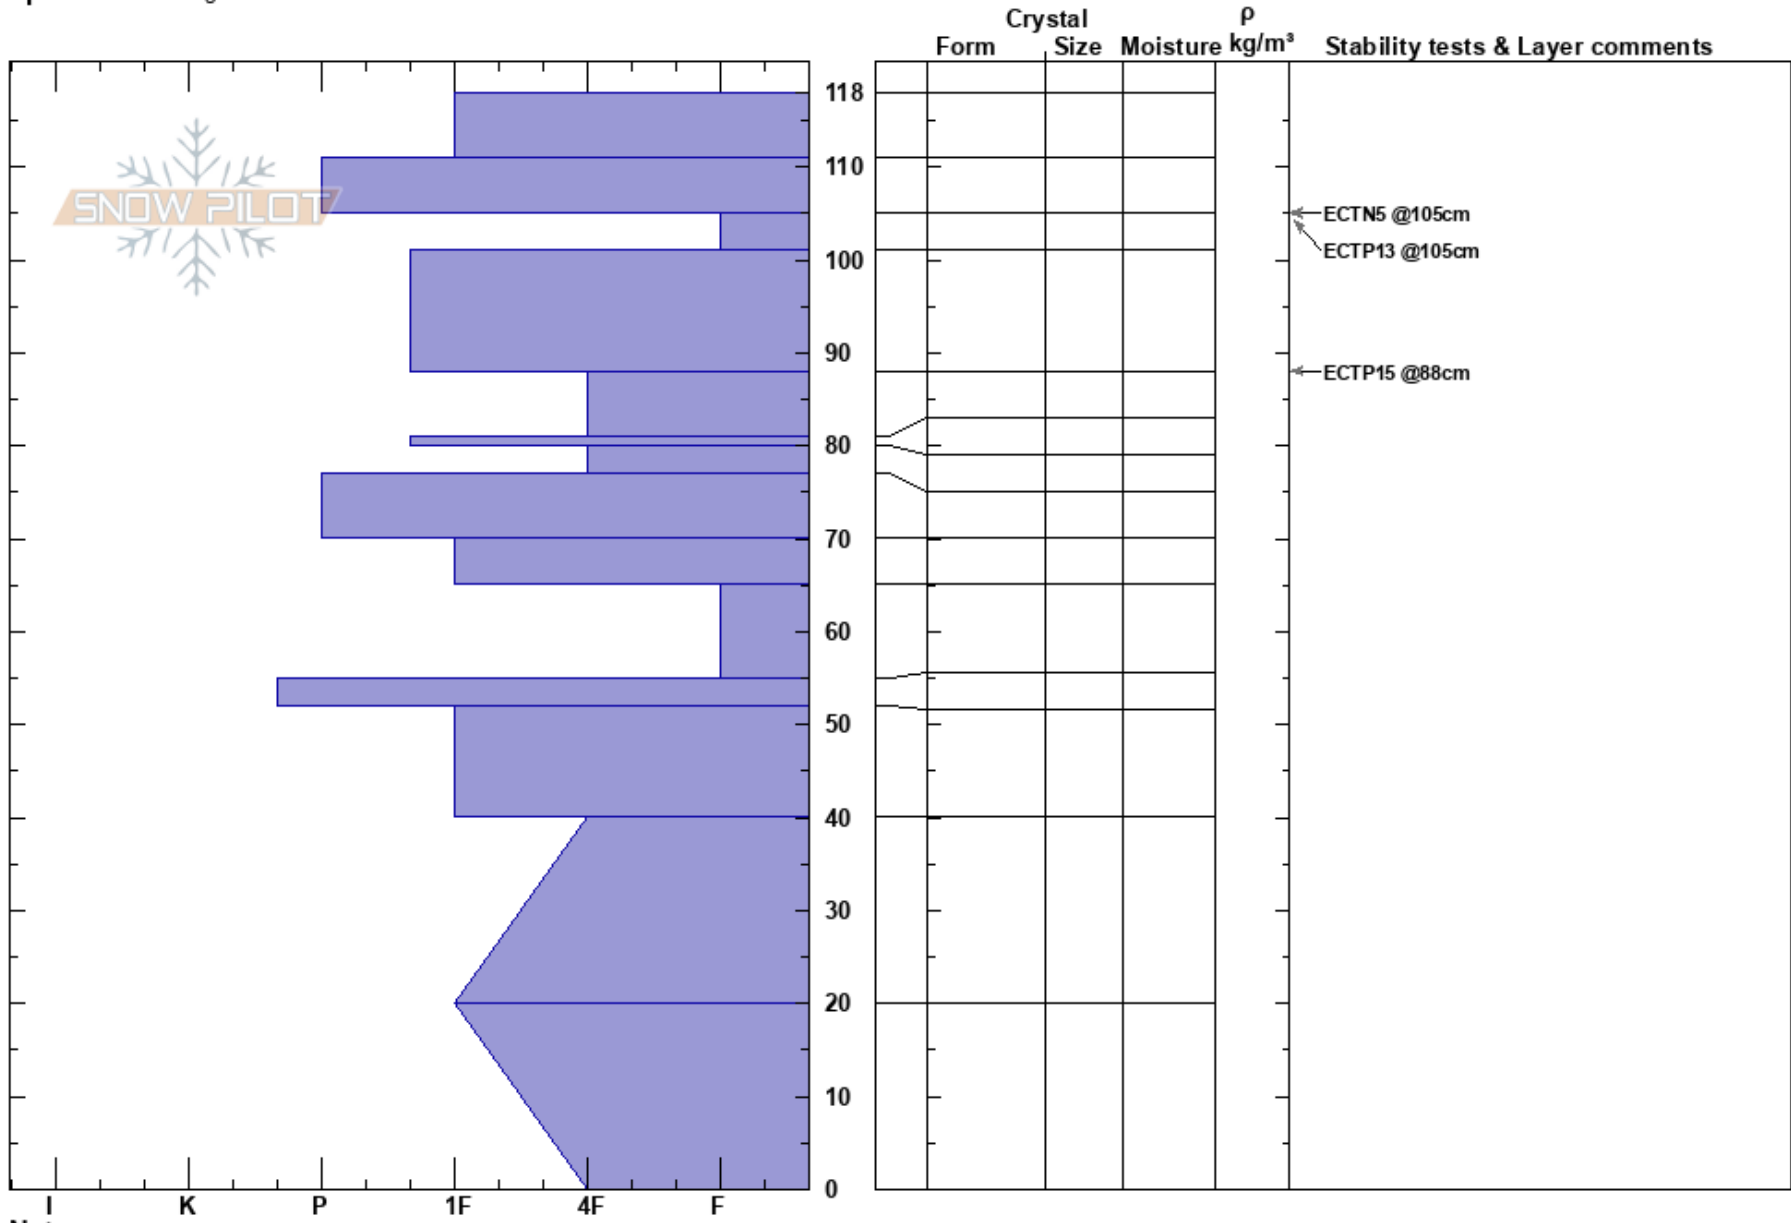

Marx Shoulder  
 Madison Range-N  
 MT  
 Elevation: 10421 ft  
 Aspect: SE  
 Specifics: Pit dug in a Ski Area

Noah Ronczkowski  
 12/02/2019 - 8:00am  
 Co-ord:  
 Slope Angle: 37°  
 Wind Loading:

Stability: **HS: 118**  
 Air Temperature: 105-101cm: Problematic layer  
 Sky Cover:  
 Precipitation:  
 Wind: