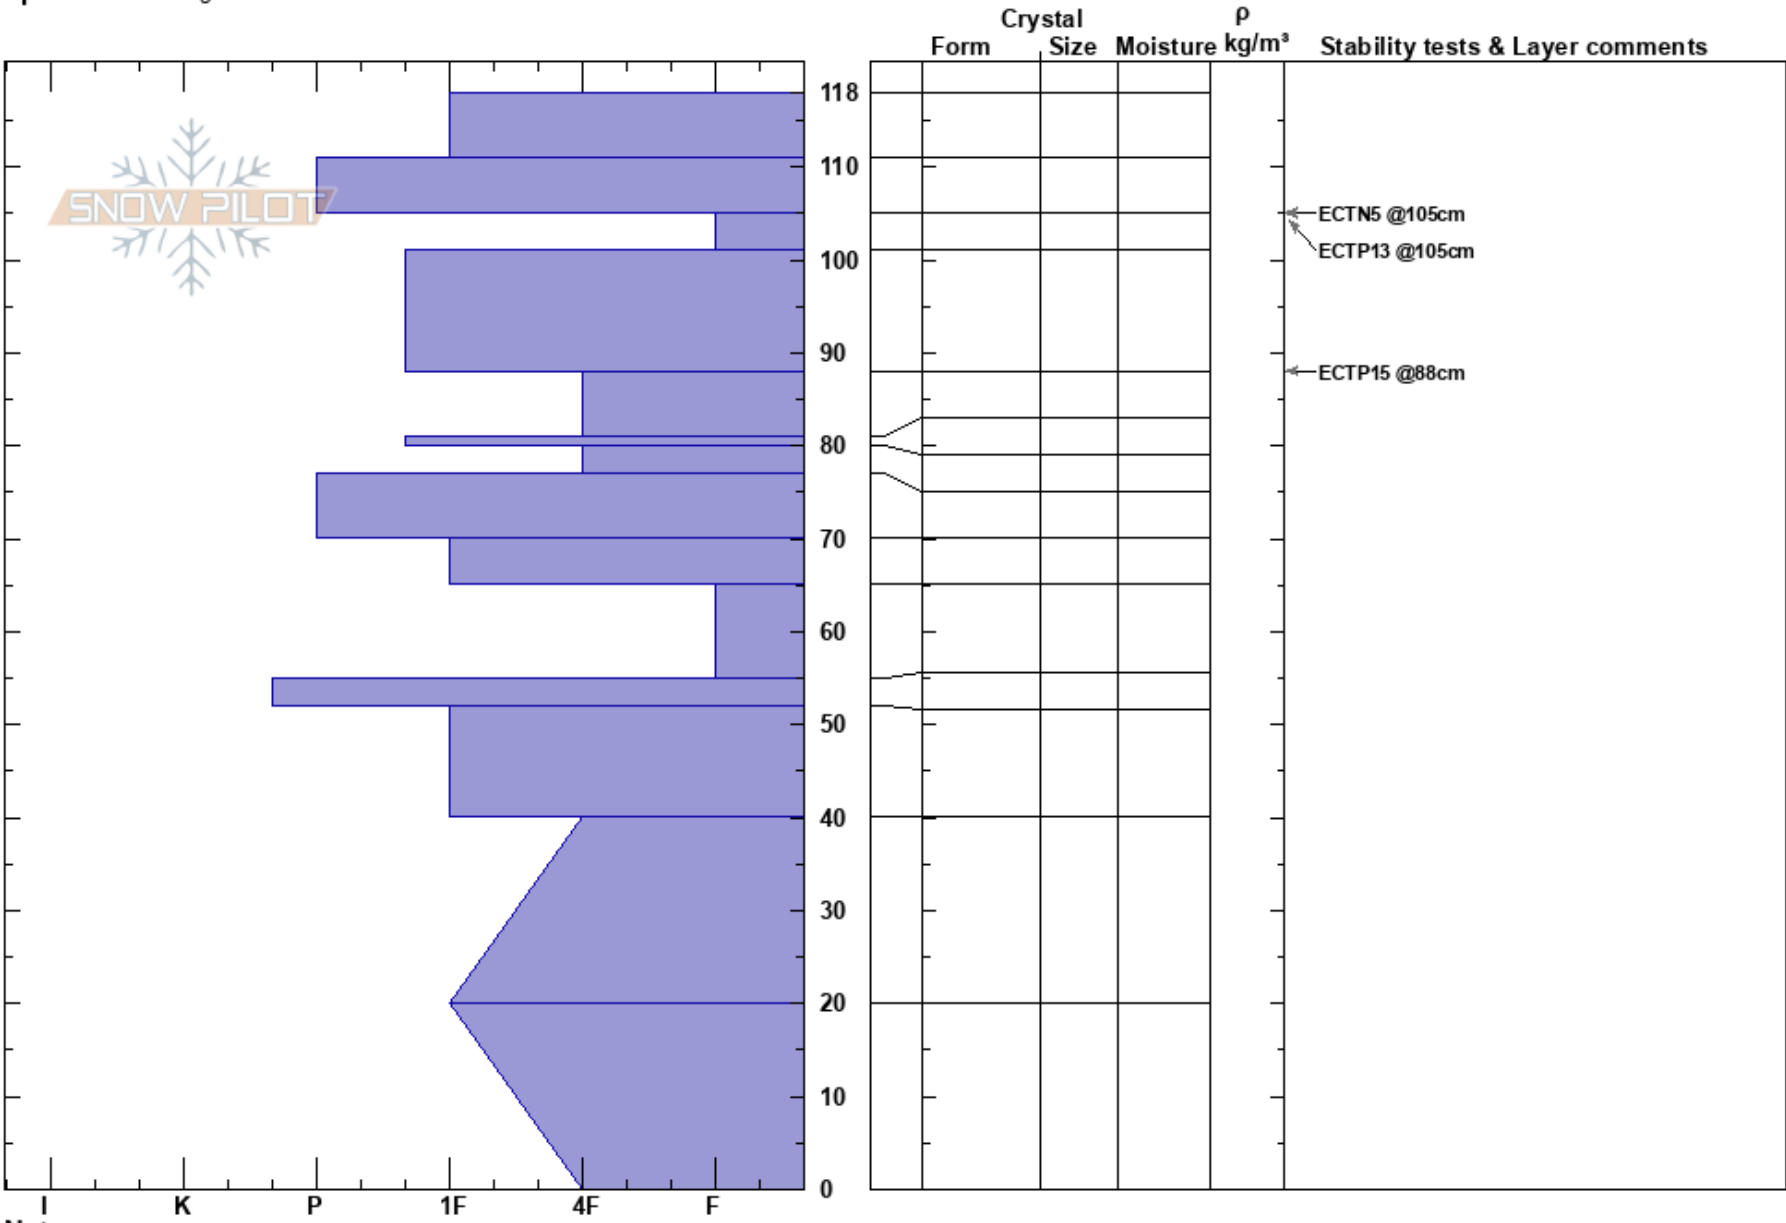

Marx Shoulder
 Madison Range-N
 MT
 Elevation: 10421 ft
 Aspect: SE
 Specifics: Pit dug in a Ski Area

Noah Ronczkowski
 12/02/2019 - 8:00am
 Co-ord:
 Slope Angle: 37°
 Wind Loading:

Stability: **HS: 118**
 Air Temperature: 105-101cm: Problematic layer
 Sky Cover:
 Precipitation:
 Wind: