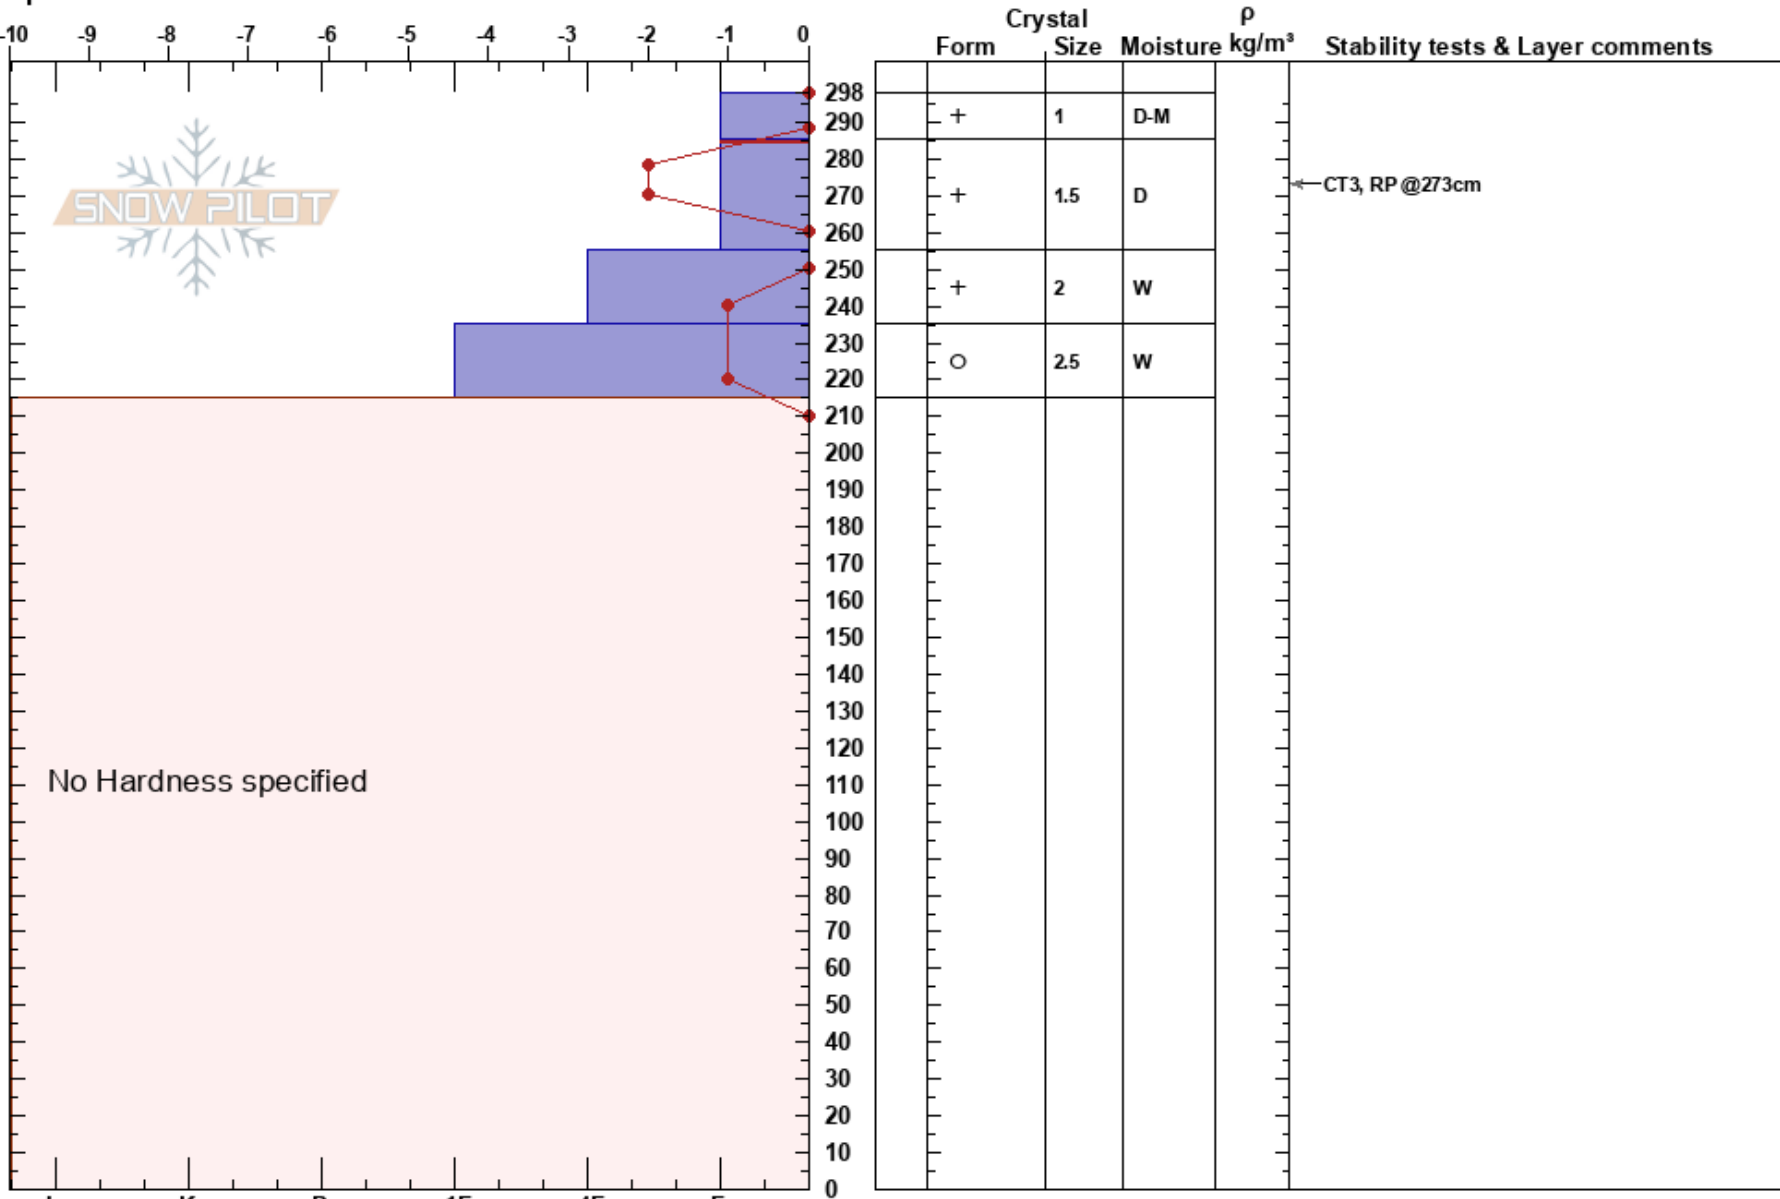

Powderhouse Pit
 Central Sierra
 CA
 Elevation: 8135 ft
 Aspect: 10°
 Specifics:

David Reichel
 02/10/2017 - 12:00pm
 Co-ord: 38.79056N, -119.97392W
 Slope Angle: 8°
 Wind Loading:

Stability: **HS:298**
 Air Temperature: 0°C
 Sky Cover: OVC
 Precipitation: S2
 Wind: Calm
Layer Notes:
 PF: 45 285-255cm: Problematic layer

Notes: New snow appeared to be about 45cms deep in this location. Temperatures hovered around freezing but it was snowing during our time in the field.