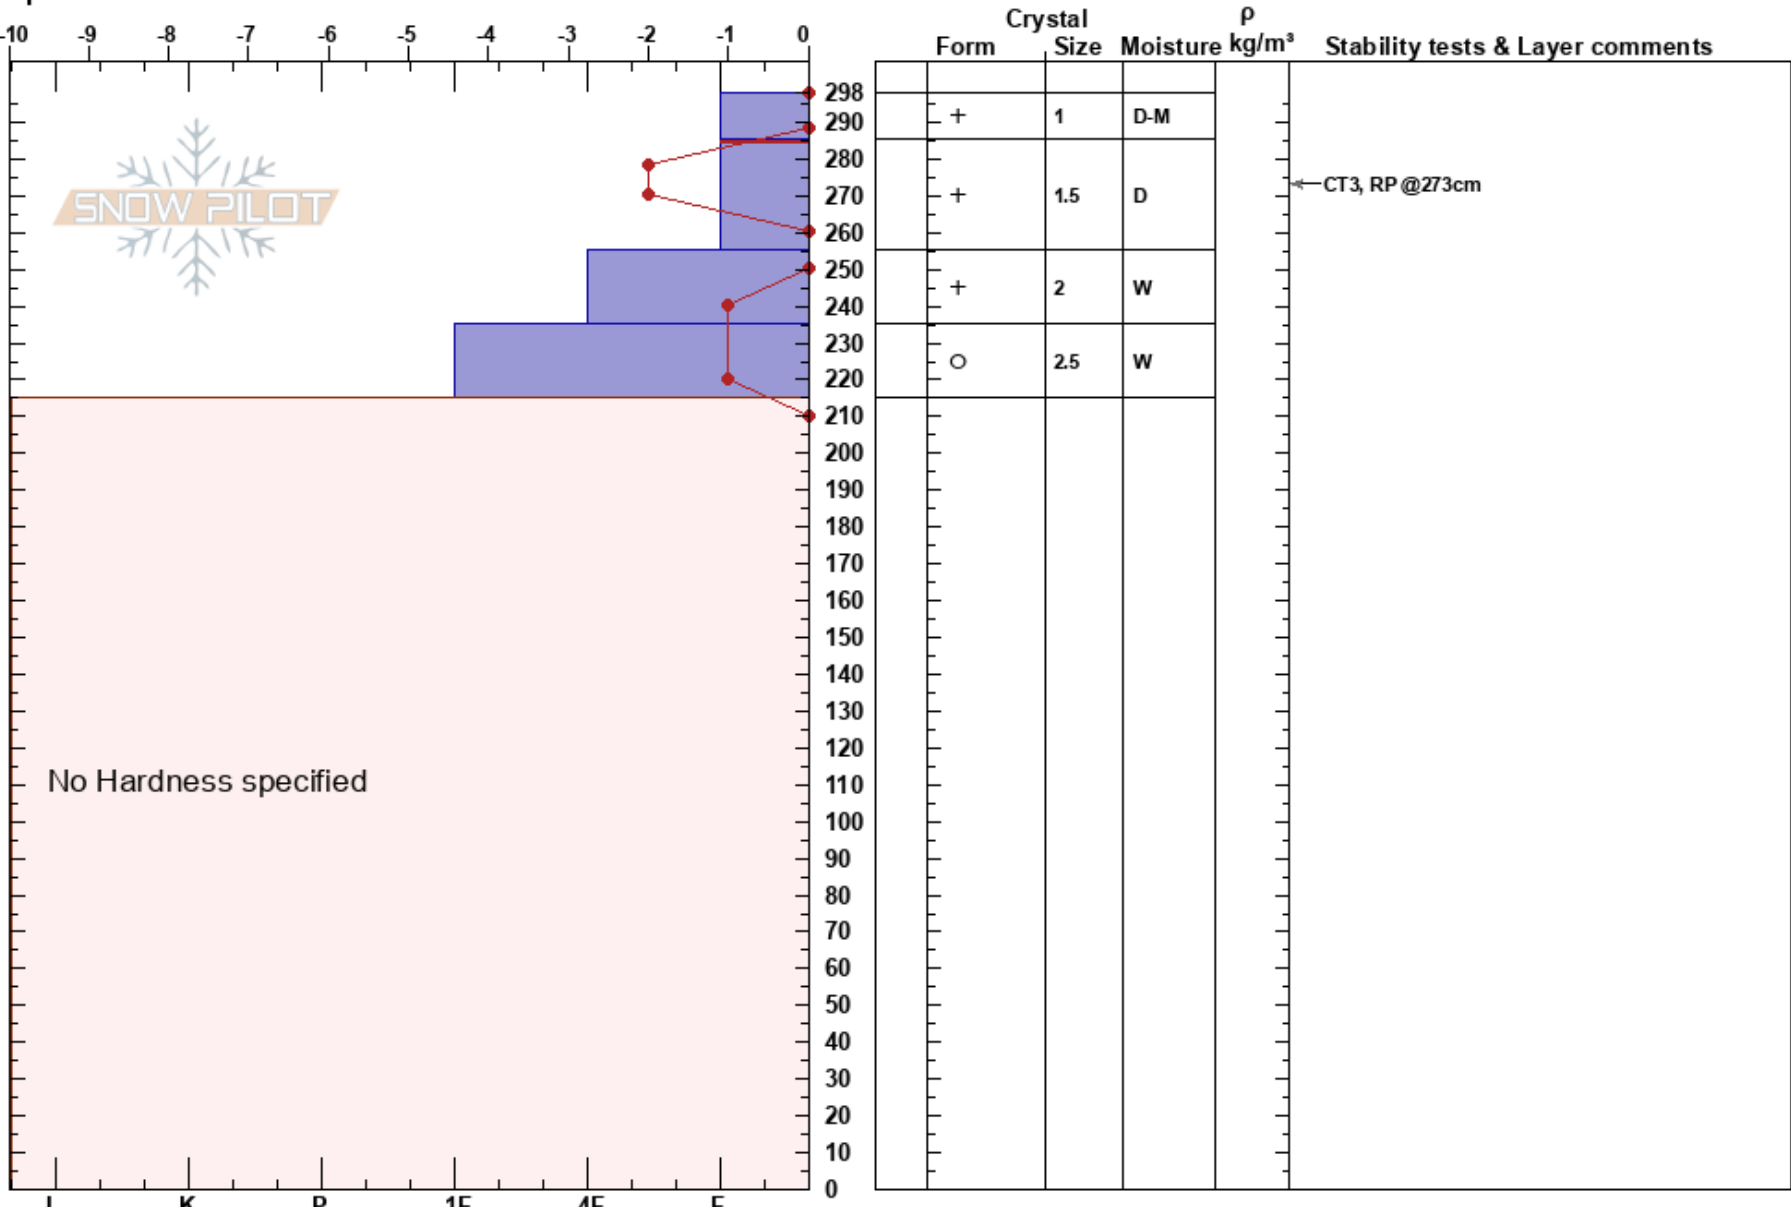

Powderhouse Pit
 Central Sierra
 CA
 Elevation: 8135 ft
 Aspect: 10°
 Specifics:

David Reichel
 02/10/2017 - 12:00pm
 Co-ord: 38.79056N, -119.97392W
 Slope Angle: 8°
 Wind Loading:

Stability: **HS:298**
 Air Temperature: 0°C PF: 45 285-255cm: Problematic layer
 Sky Cover: OVC
 Precipitation: S2
 Wind: Calm

Notes: New snow appeared to be about 45cms deep in this location. Temperatures hovered around freezing but it was snowing during our time in the field.