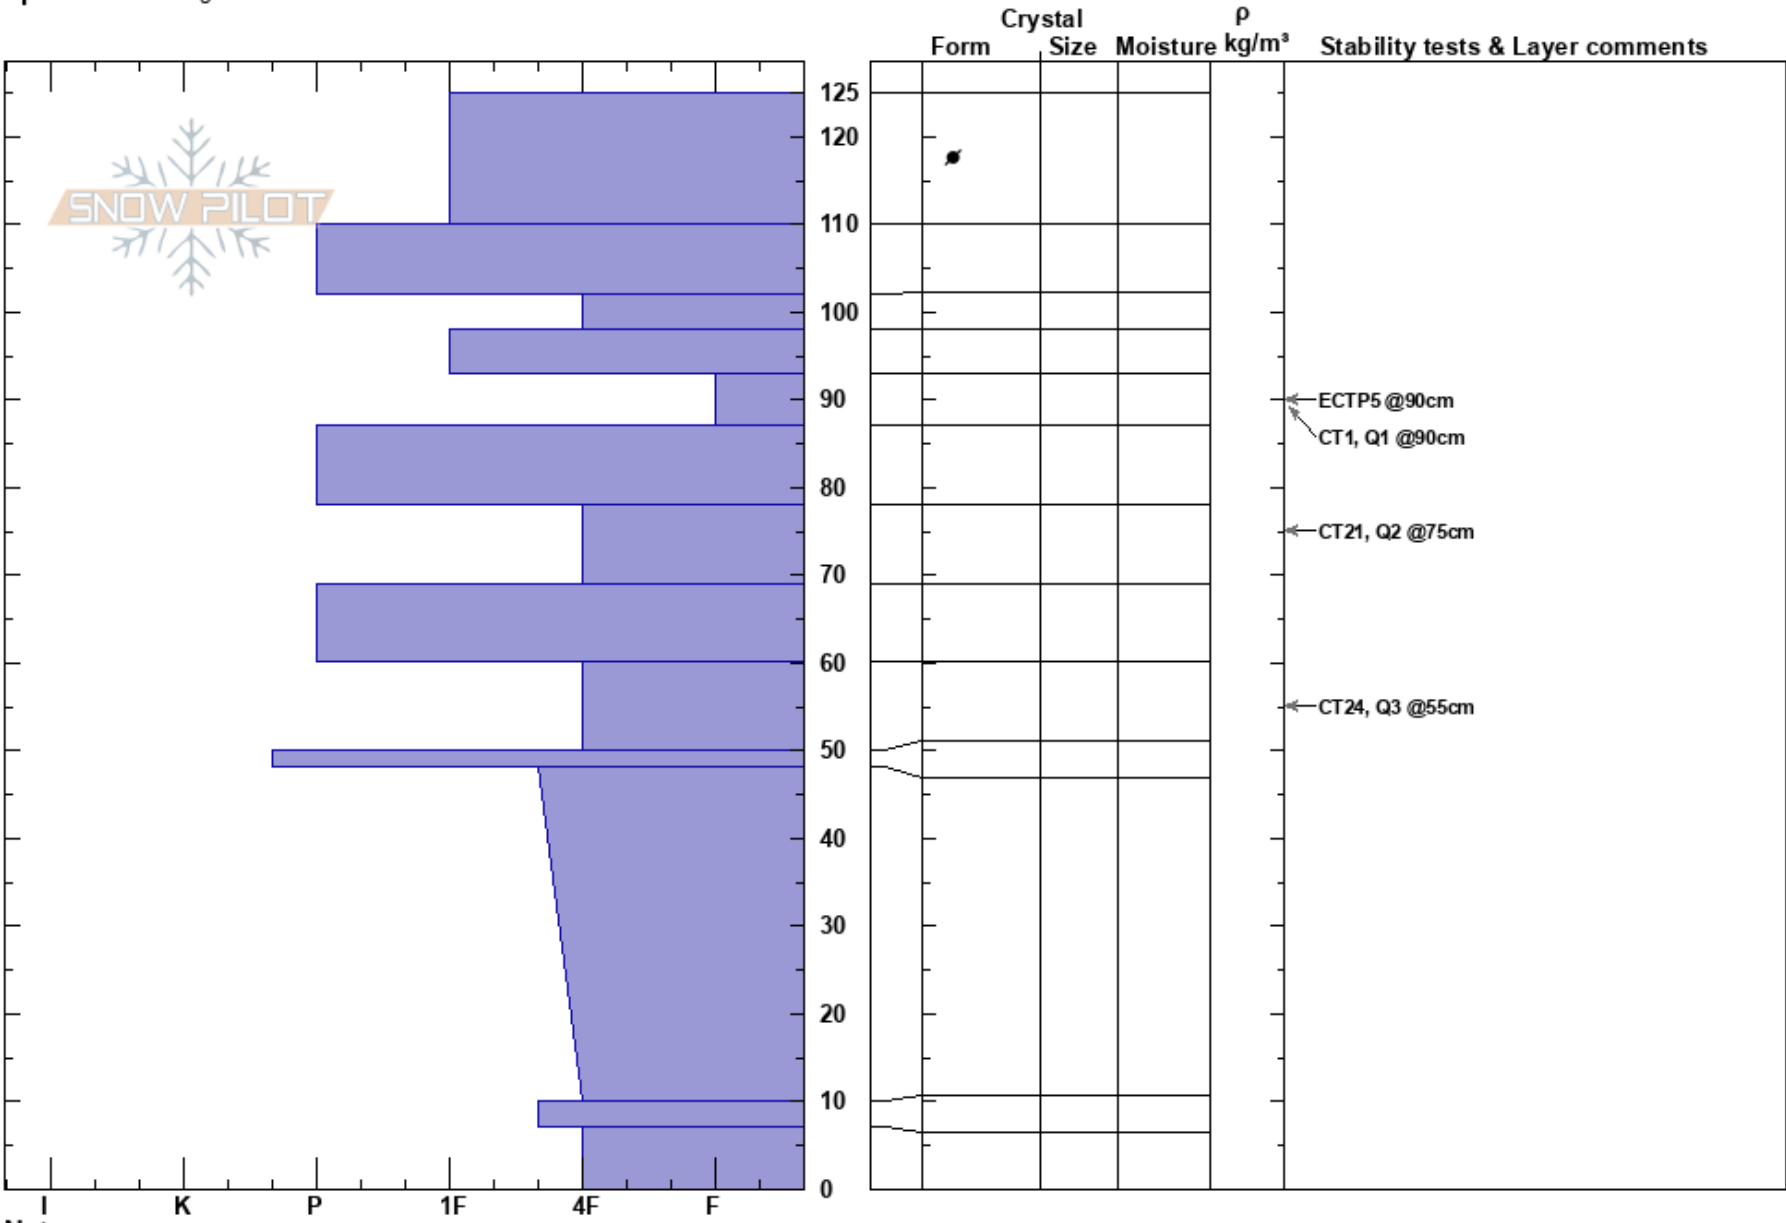

Marx GT level
Madison Range-N
MT
Elevation: 10539 ft
Aspect: SE
Specifics: Pit dug in a Ski Area

Noah Ronczkowski
12/02/2019 - 8:00am
Co-ord:
Slope Angle: 38°
Wind Loading:

Stability:
Air Temperature:
Sky Cover:
Precipitation:
Wind:

HS: 125
Layer Notes:
93-87cm: Problematic layer

Notes: