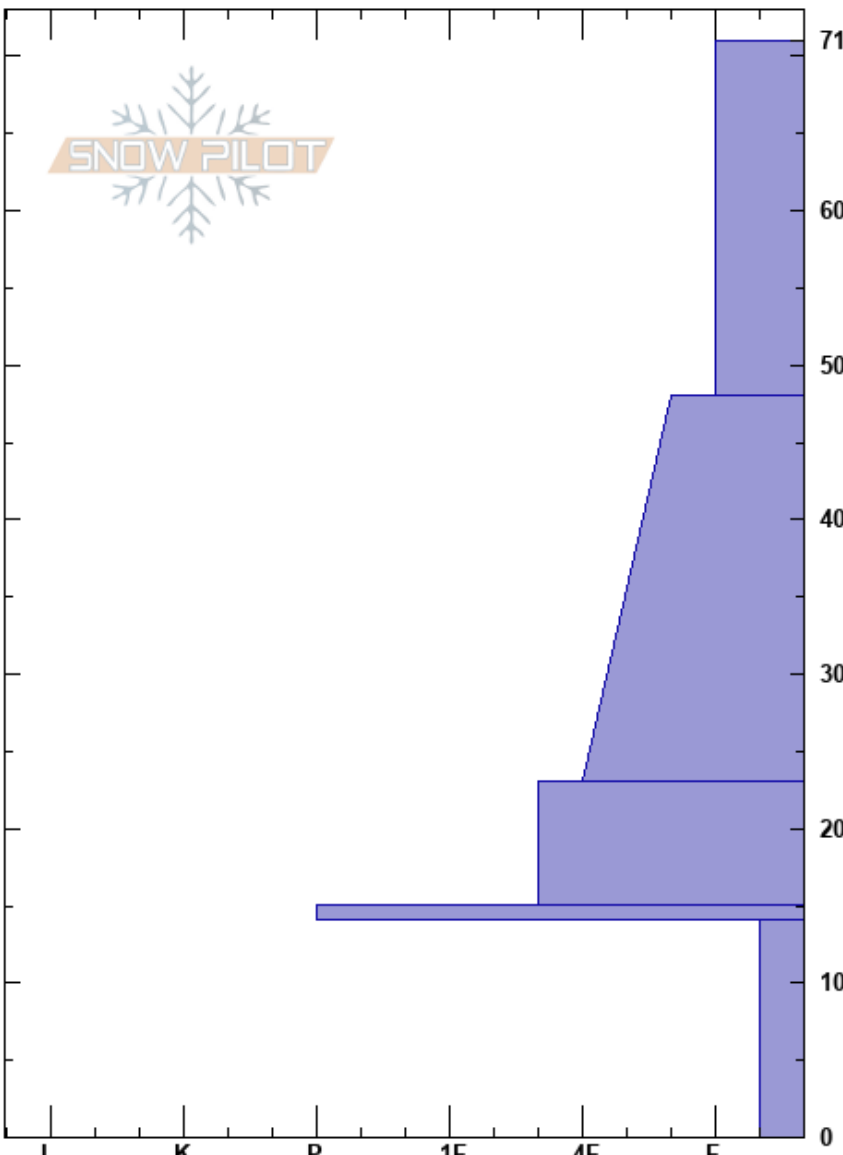

Arbs Basin
 Monte Cristo Range
 UT
 Elevation: 8500 ft
 Aspect: N
 Specifics:

mike fogg
 12/07/2019 - 1:00pm
 Co-ord: 41.51695N, -111.47199W
 Slope Angle: 30°
 Wind Loading:

Stability:
 Air Temperature:
 Sky Cover: FEW
 Precipitation: NO
 Wind: N Light Breeze

HS: 71
 PF: 25 14-0cm: Problematic layer
 PS: 0

	Crystal		ρ	Stability tests & Layer comments
	Form	Size		
71				
60				
50				
40				
30				
20				
15				← ECTP1 @15cm Broke w/ Saw
10				
0				

Notes: