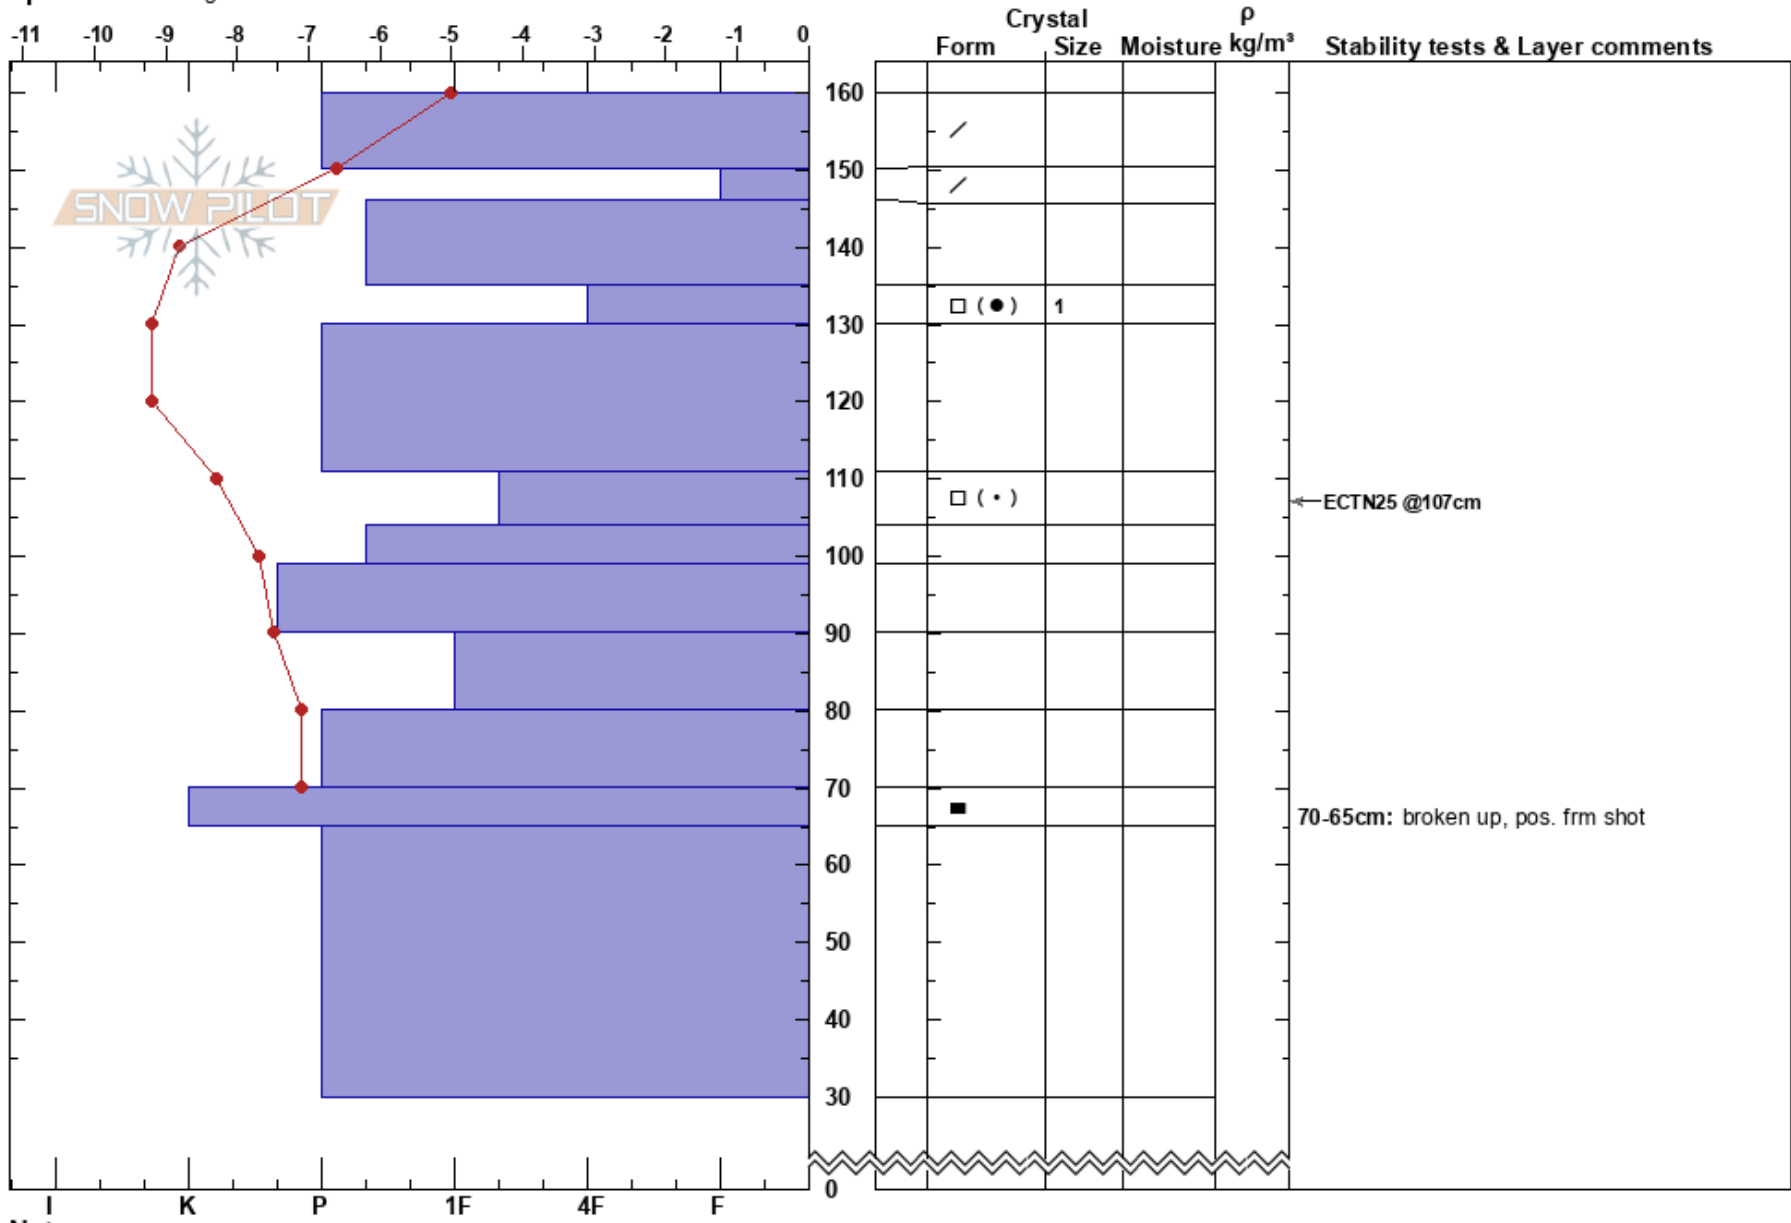

Dictators 2A
 Madison Range-N
 MT
 Elevation: 10340 ft
 Aspect: 165°

Chris Welch
 12/05/2019 - 3:00pm
 Co-ord: 12T 464852W 5013636N
 Slope Angle: 43°
 Wind Loading:

Stability: Good
 Air Temperature: -5°C
 Sky Cover: FEW
 Precipitation: NO
 Wind: Calm

HS: 160
 PF: 17
 70-65cm: broken up, pos. frm shot

Specifics: Pit dug in a Ski Area

Notes: