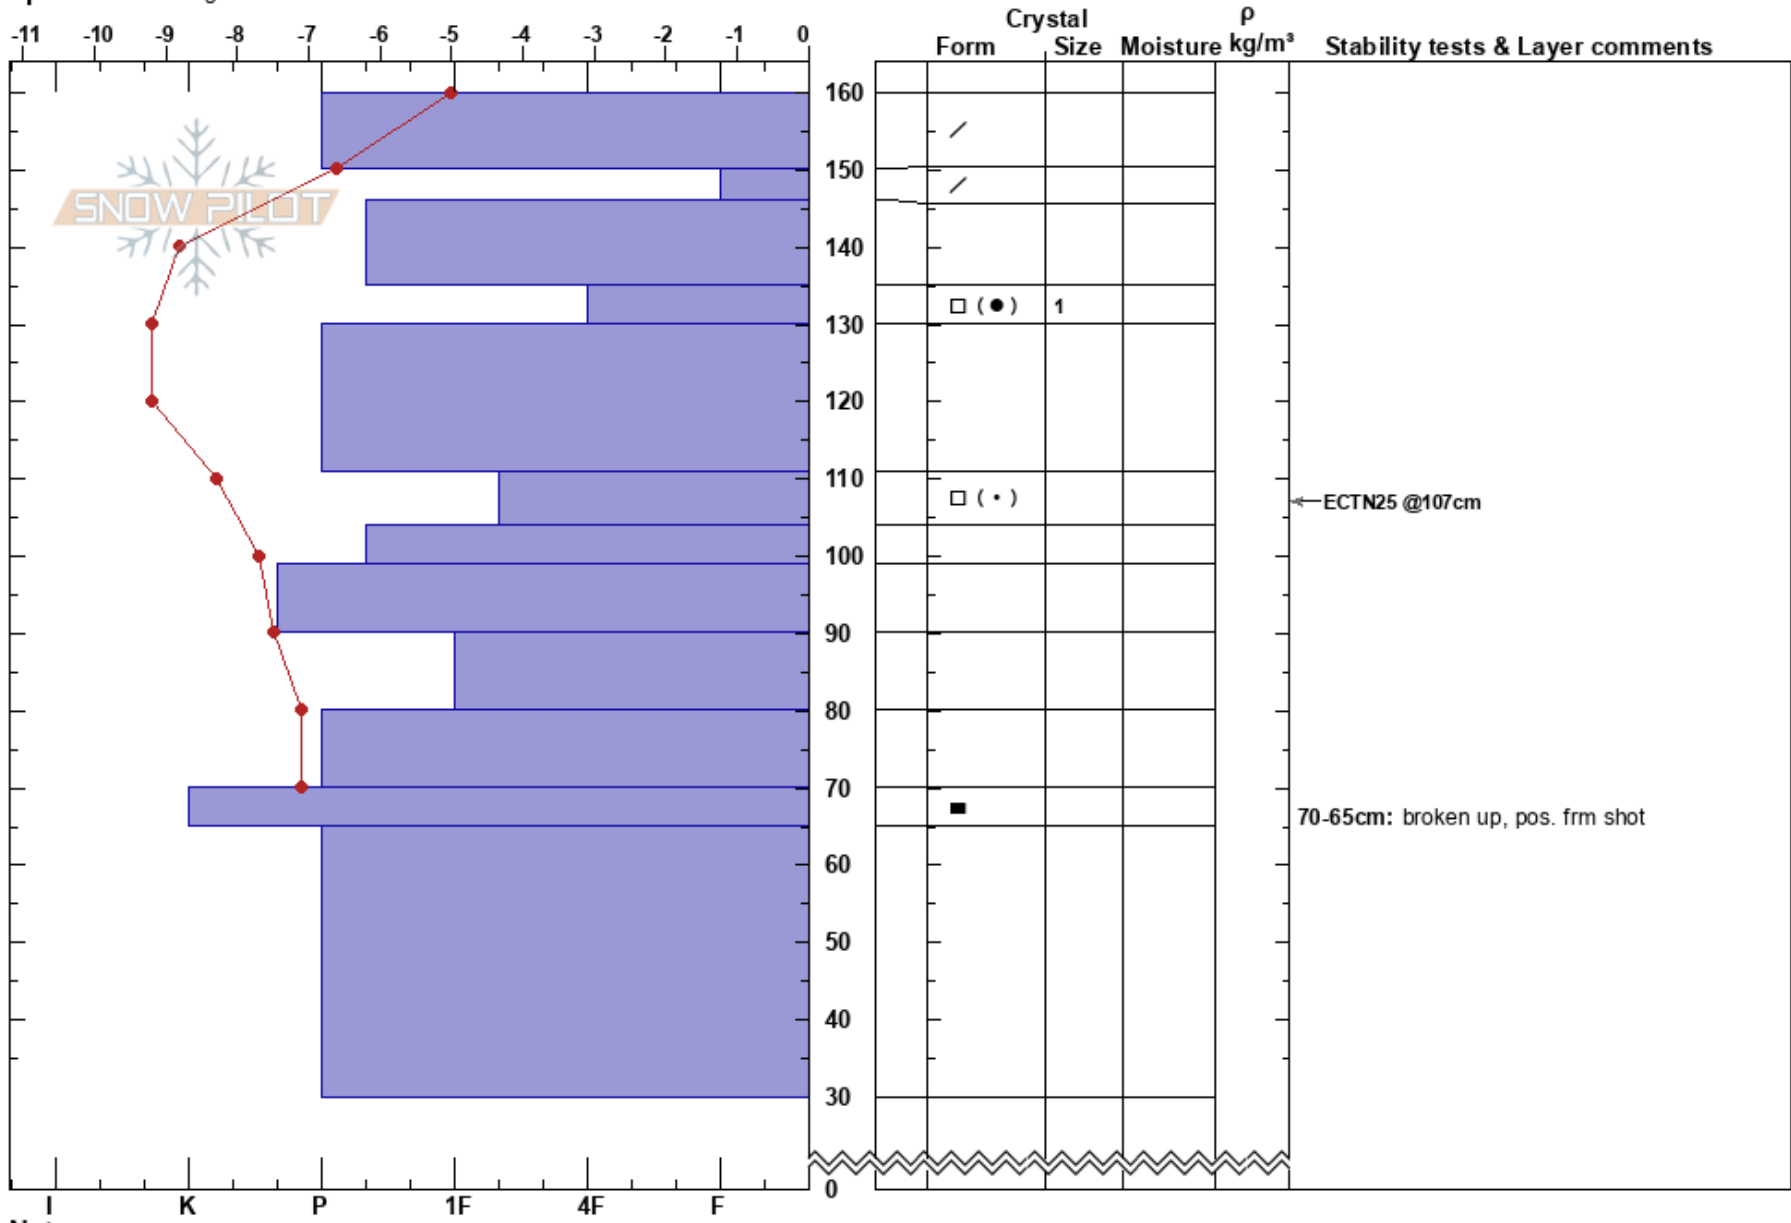

Dictators 2A  
 Madison Range-N  
 MT  
 Elevation: 10340 ft  
 Aspect: 165°

Chris Welch  
 12/05/2019 - 3:00pm  
 Co-ord: 12T 464852W 5013636N  
 Slope Angle: 43°  
 Wind Loading:

Stability: Good  
 Air Temperature: -5°C  
 Sky Cover: FEW  
 Precipitation: NO  
 Wind: Calm

HS: 160  
 PF: 17  
 70-65cm: broken up, pos. frm shot

Specifics: Pit dug in a Ski Area

Notes: