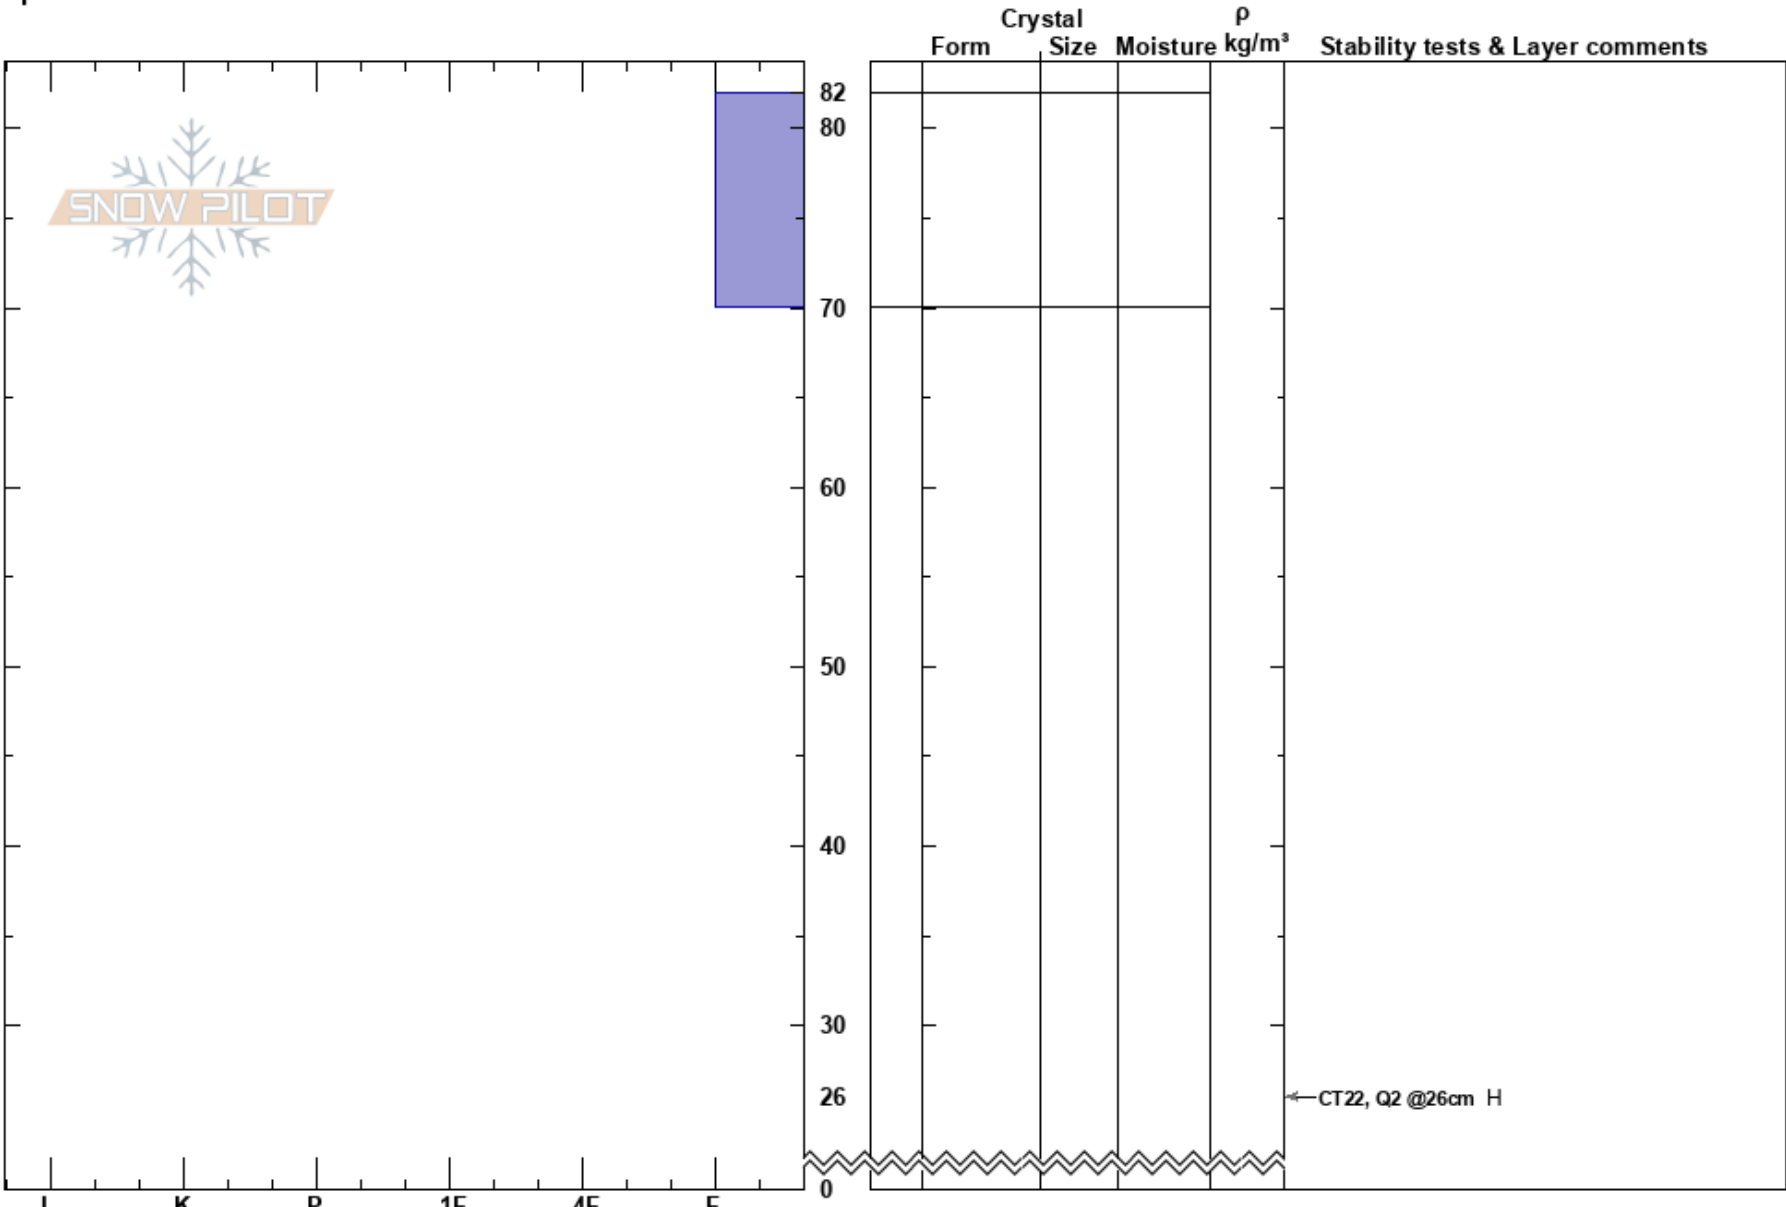

Powder Backcountry
Bear River Range
UT
Elevation: 8000 ft
Aspect: 340°
Specifics:

Kory Davis
12/06/2019 - 11:00am
Co-ord:
Slope Angle: 25°
Wind Loading:

Stability:
Air Temperature:
Sky Cover:
Precipitation:
Wind:

HS:82 Layer Notes:

Notes: I K P 1F 4F F