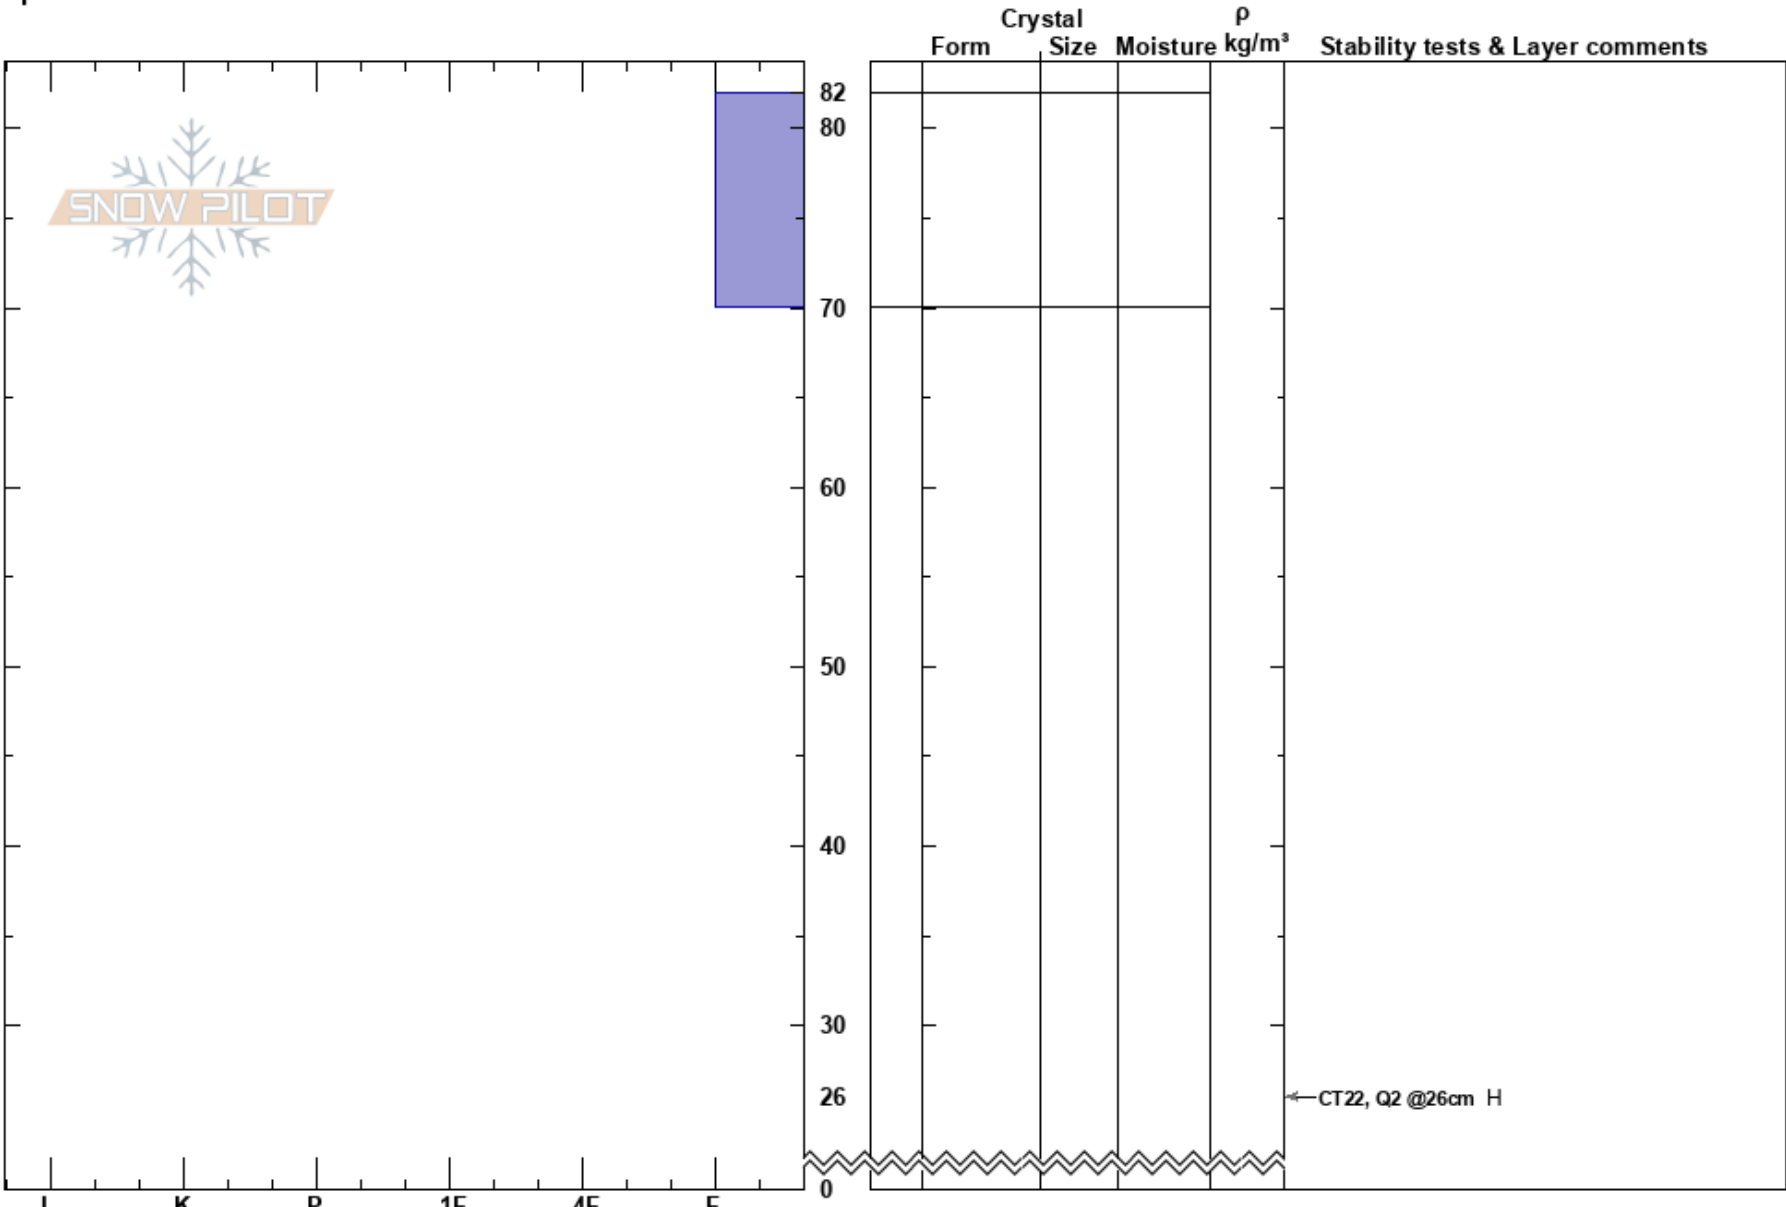

Powder Backcountry
Bear River Range
UT
Elevation: 8000 ft
Aspect: 340°
Specifics:

Kory Davis
12/06/2019 - 11:00pm
Co-ord:
Slope Angle: 25°
Wind Loading:

Stability:
Air Temperature:
Sky Cover:
Precipitation:
Wind:

HS:82 Layer Notes:

Notes: