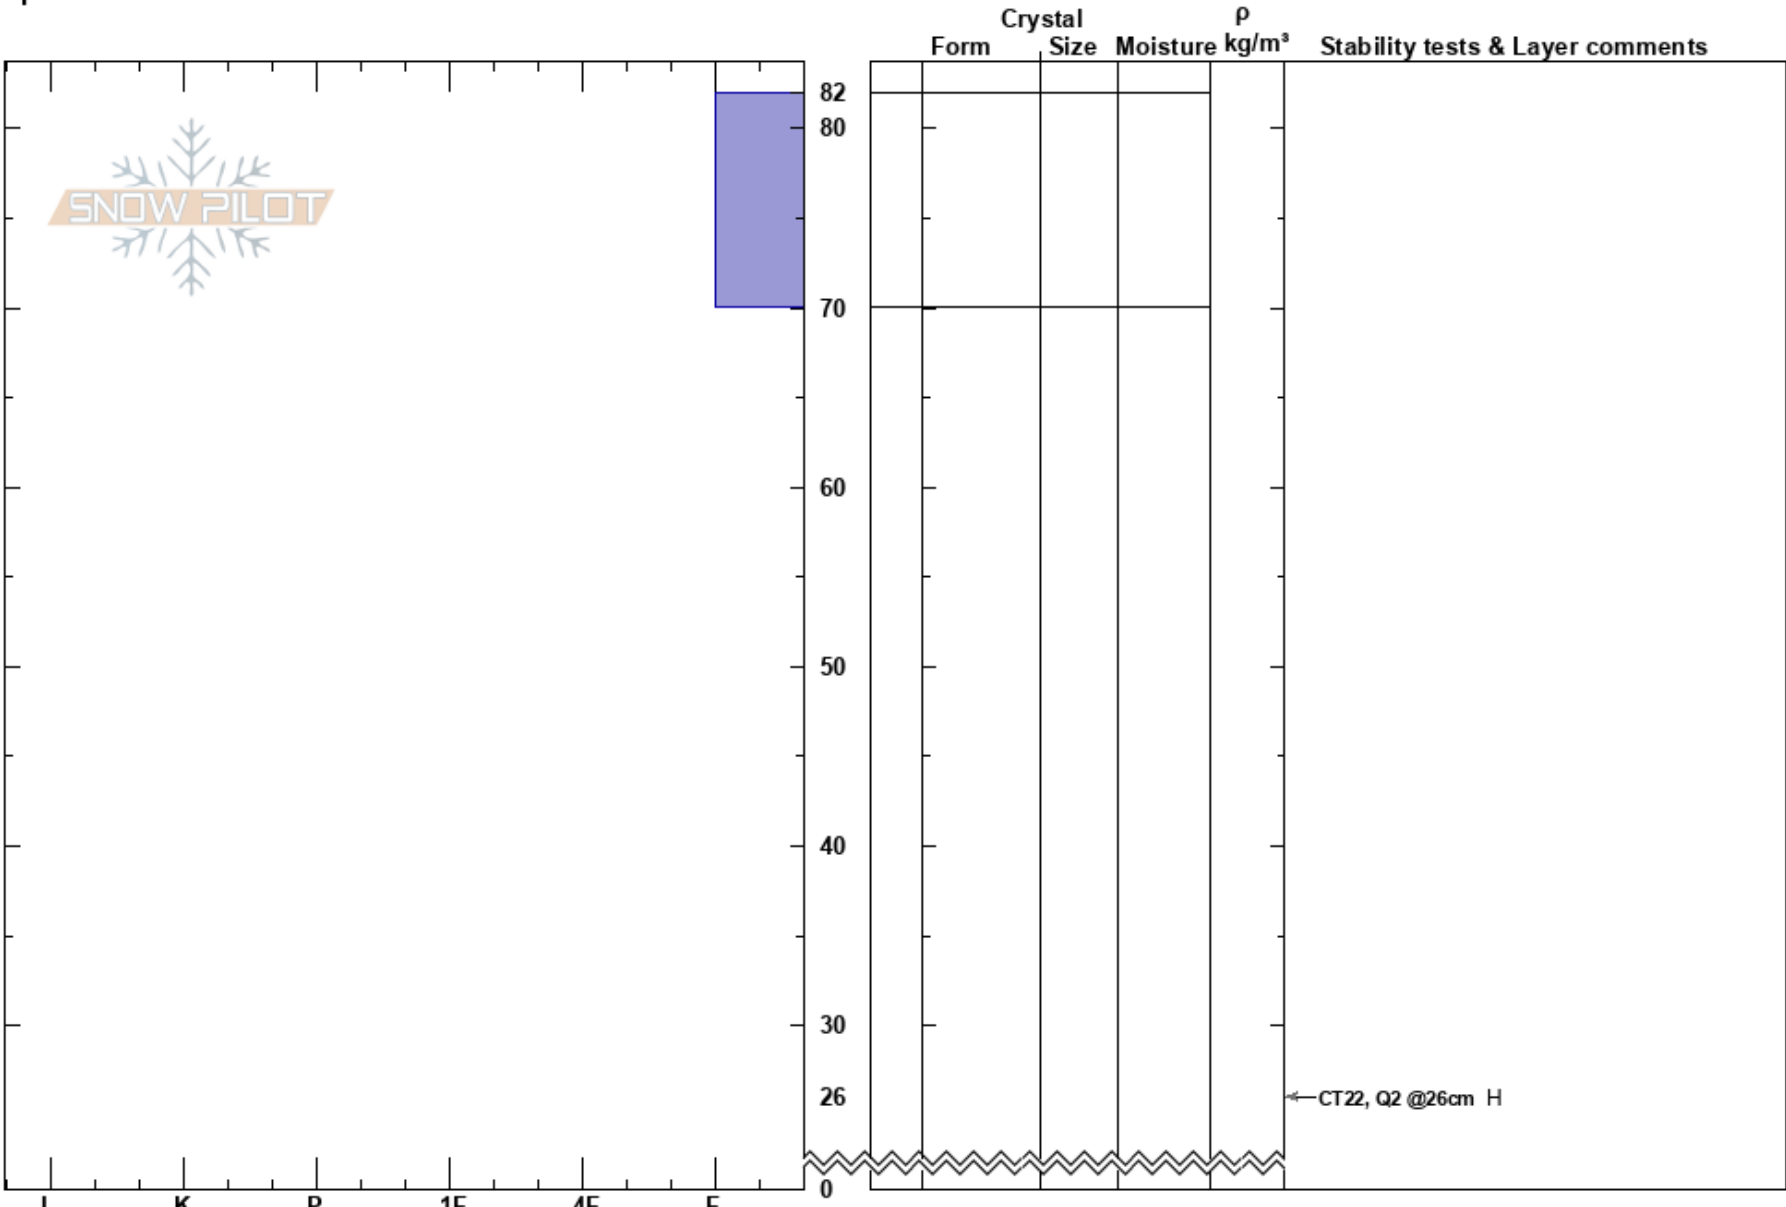

Powder Backcountry
Bear River Range
UT
Elevation: 8000 ft
Aspect: 340°
Specifics:

Kory Davis
12/06/2019 - 11:00pm
Co-ord:
Slope Angle: 25°
Wind Loading:

Stability:
Air Temperature:
Sky Cover:
Precipitation:
Wind:
HS:82
Layer Notes: