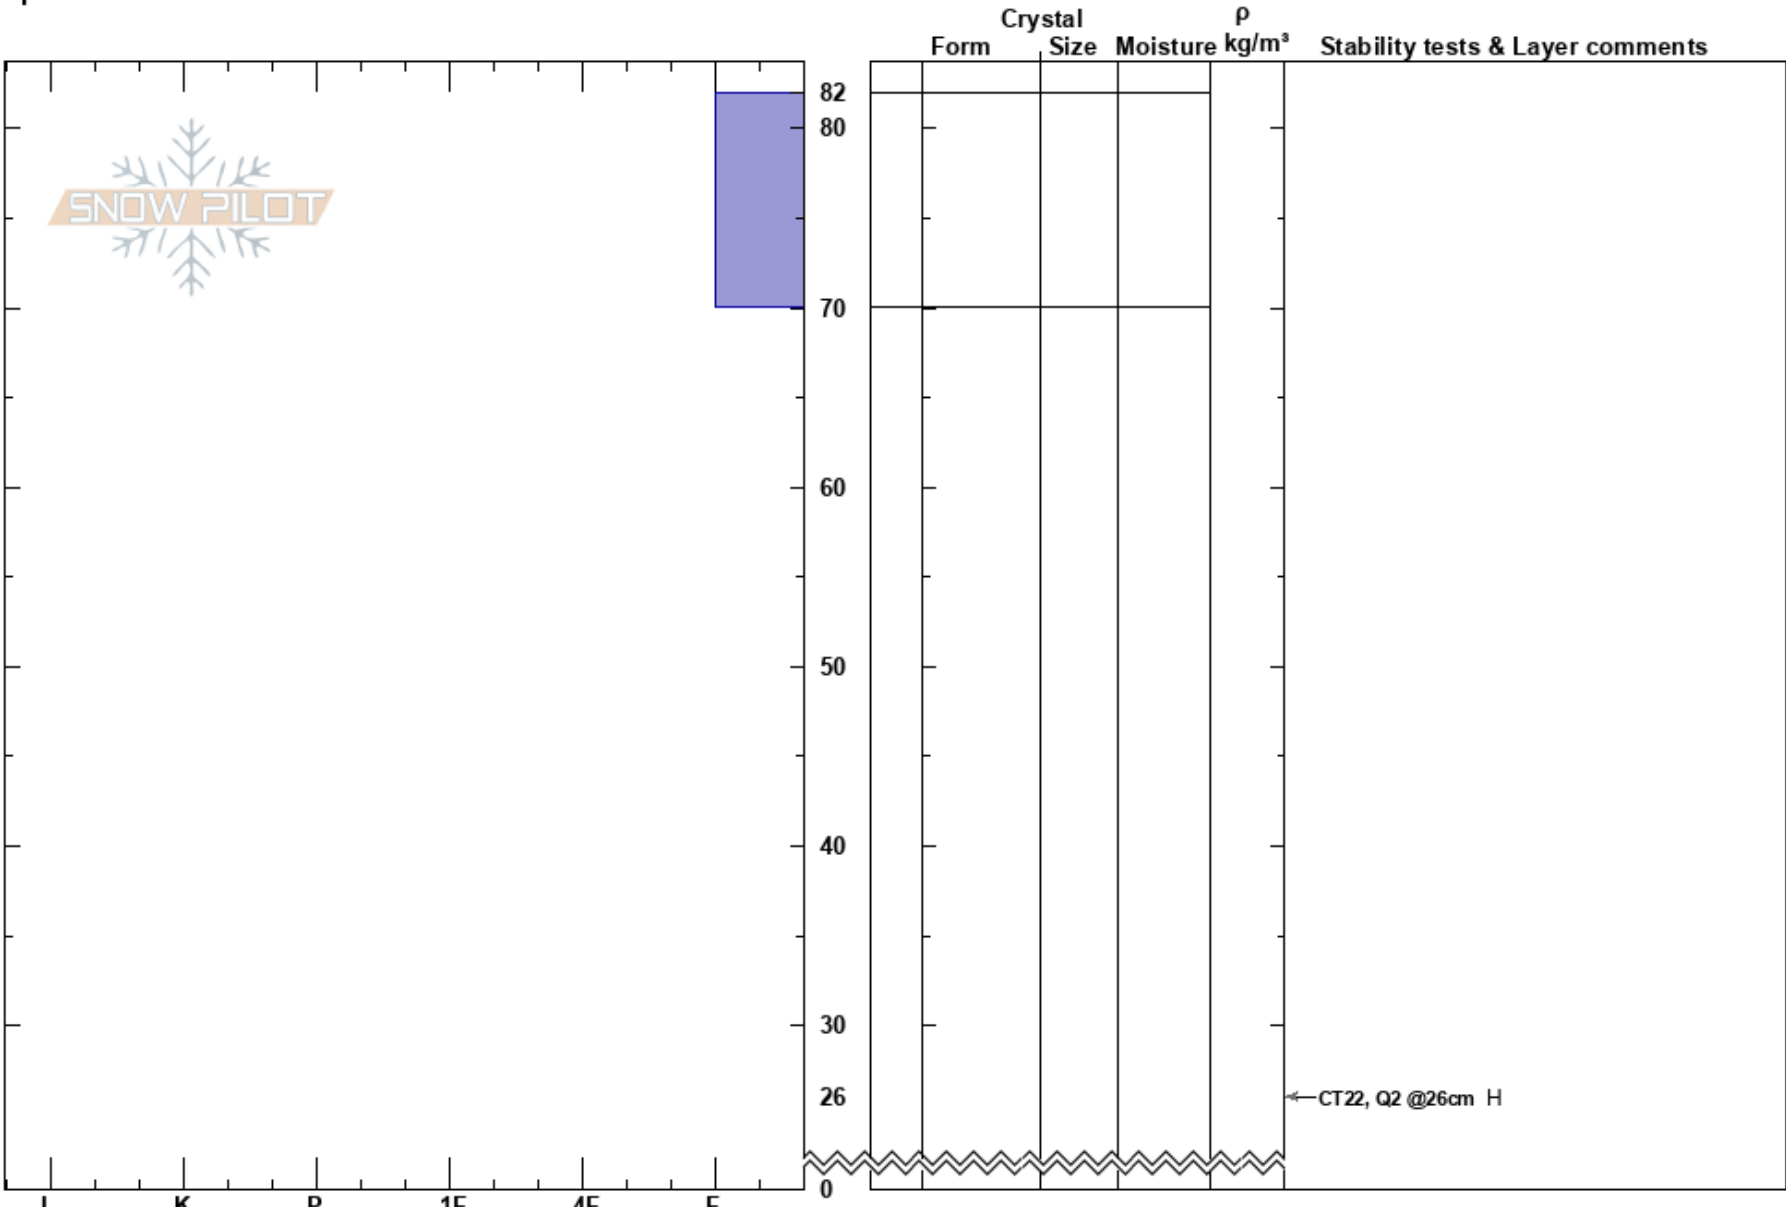

Powder Backcountry
 Bear River Range
 UT
 Elevation: 8000 ft
 Aspect: 340°
 Specifics:

Kory Davis
 12/06/2019 - 11:00pm
 Co-ord:
 Slope Angle: 25°
 Wind Loading:

Stability:
 Air Temperature:
 Sky Cover:
 Precipitation:
 Wind:

HS:82 Layer Notes:

Notes: