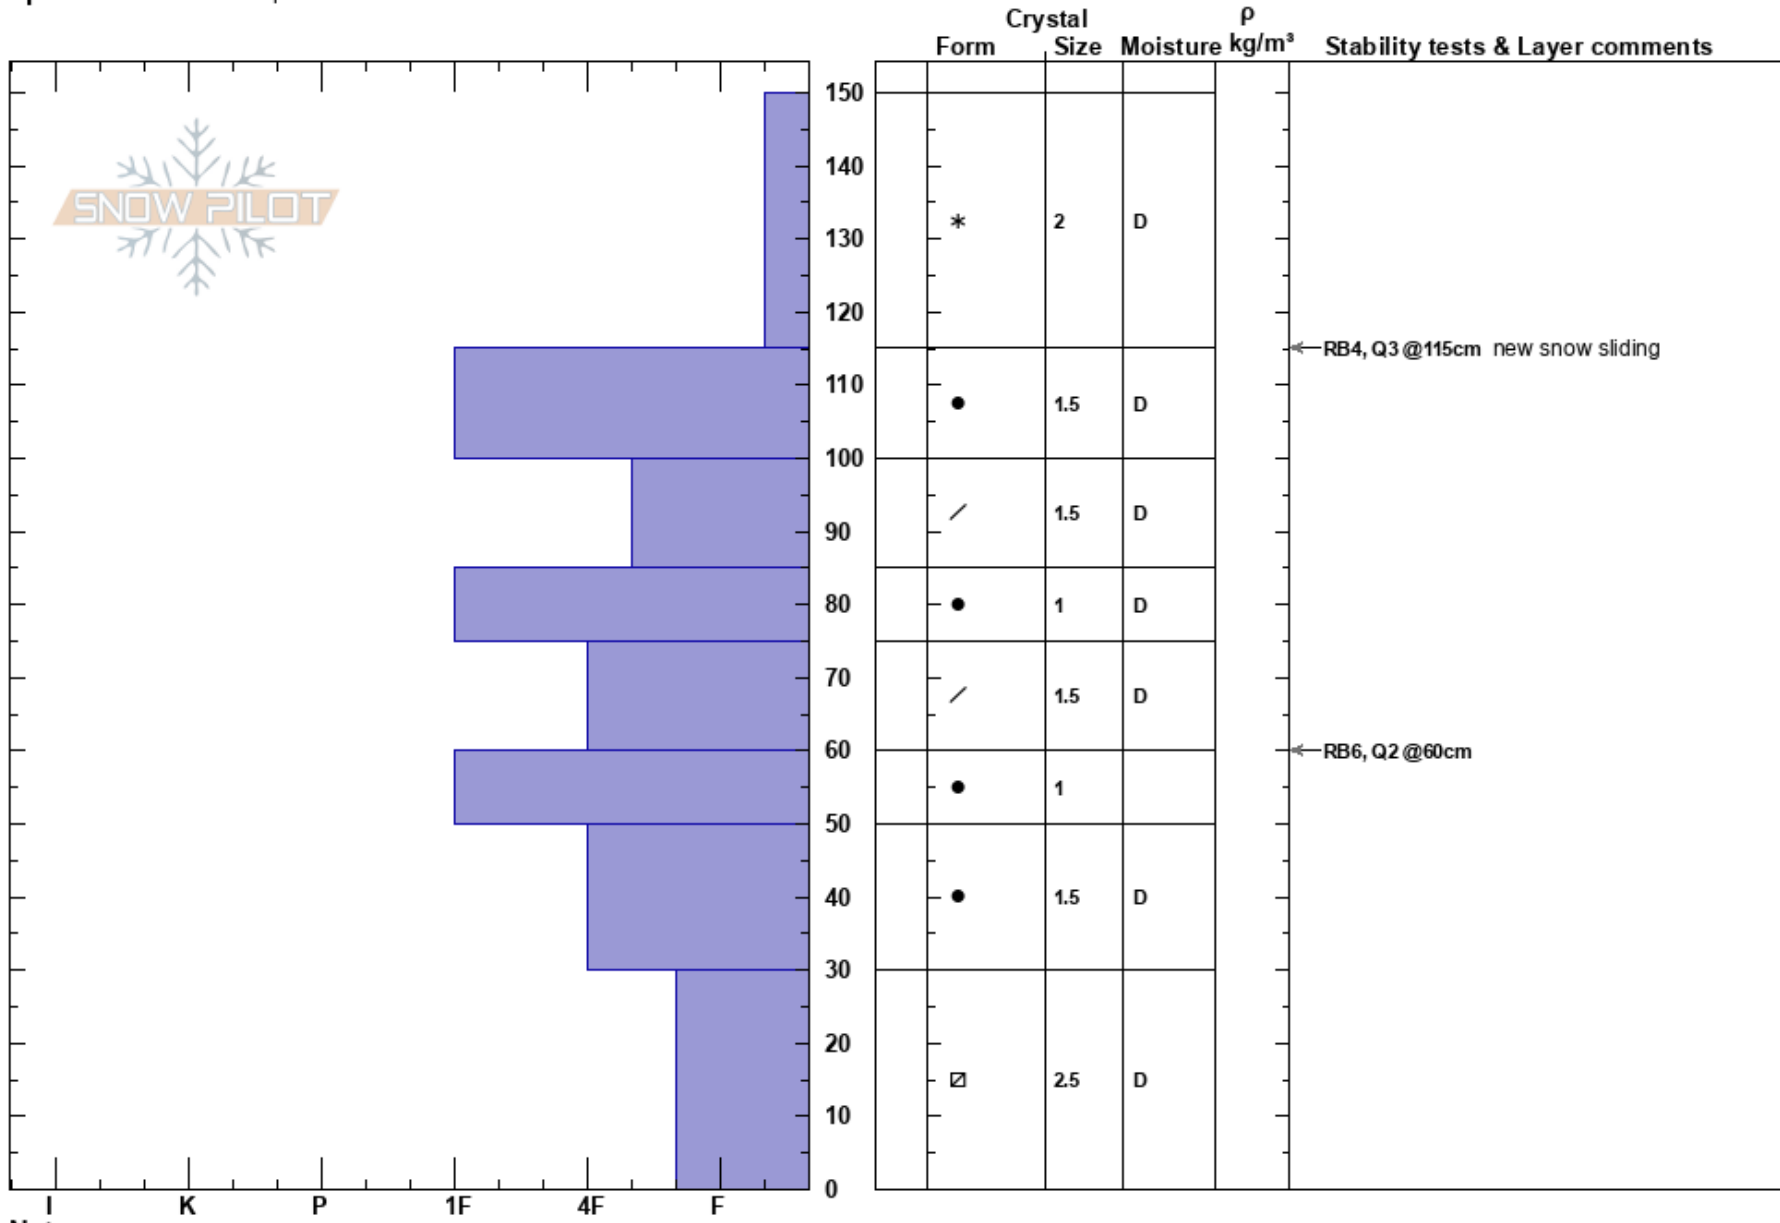

Maliovitsa-pod Petili

Momchil Panayotov

Stability:

HS: 150

Layer Notes:

09/02/2017 - 11:50

Air Temperature: -5°C

PS: 30

Bulgaria

Co-ord: 42.17228N, 23.37478E

Sky Cover: CLR

Elevation: 2400 m

Slope Angle: 35°

Precipitation: NO

Aspect: N

Wind Loading:

Wind: Calm

Specifics: We skied slope

Notes: