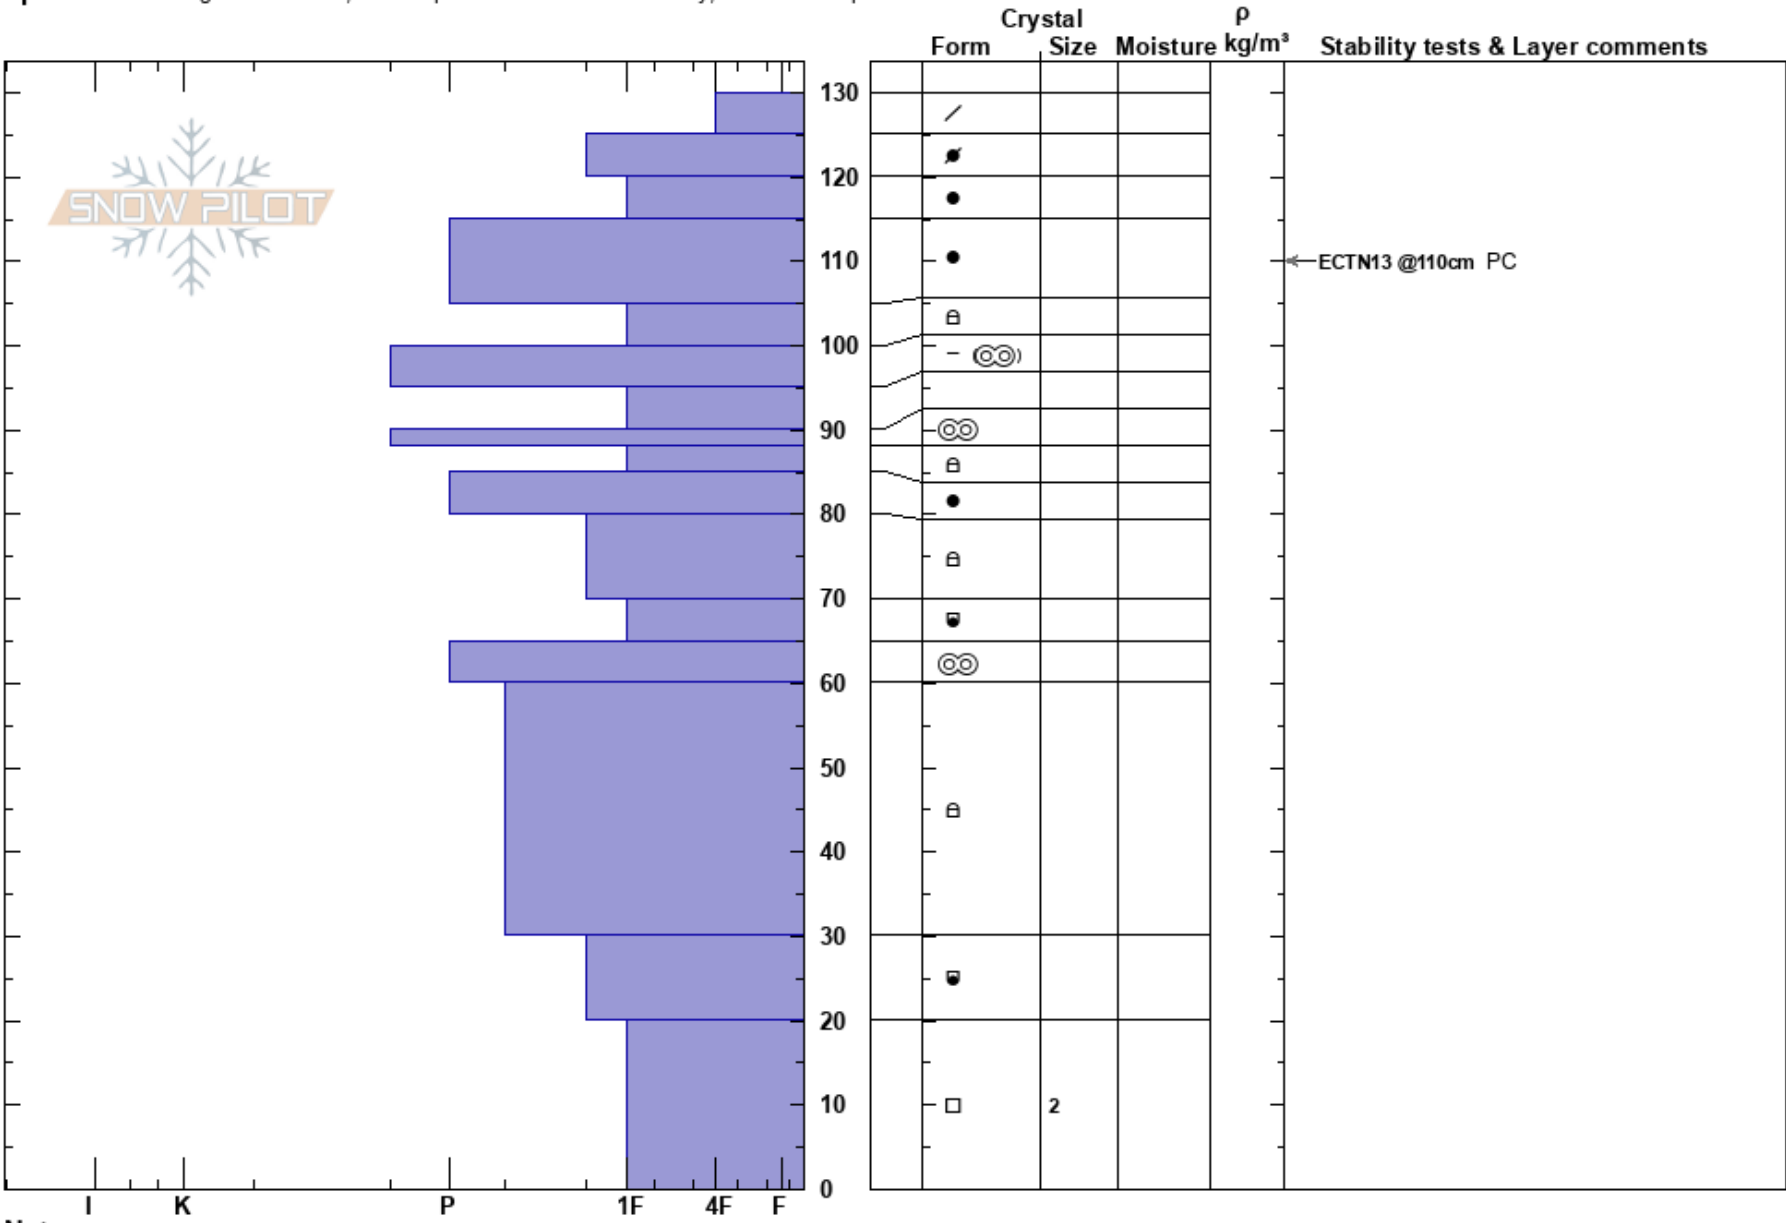

Class 4 amphitheatre
 Madison Range-N
 MT
 Elevation: 3030 m
 Aspect: 335°
 Specifics: Pit dug in a Ski Area; Pit is representative of backcountry; We skied slope

Leigh Frye
 12/06/2019 - 2:00pm
 Co-ord: 45.28484S, -111.44283E
 Slope Angle: 40°
 Wind Loading:

Stability:
 Air Temperature: -5°C
 Sky Cover: SCT
 Precipitation: S-1
 Wind: W Light Breeze

HS: 130
 PF: 25
 100-95cm: Problematic layer

Notes: