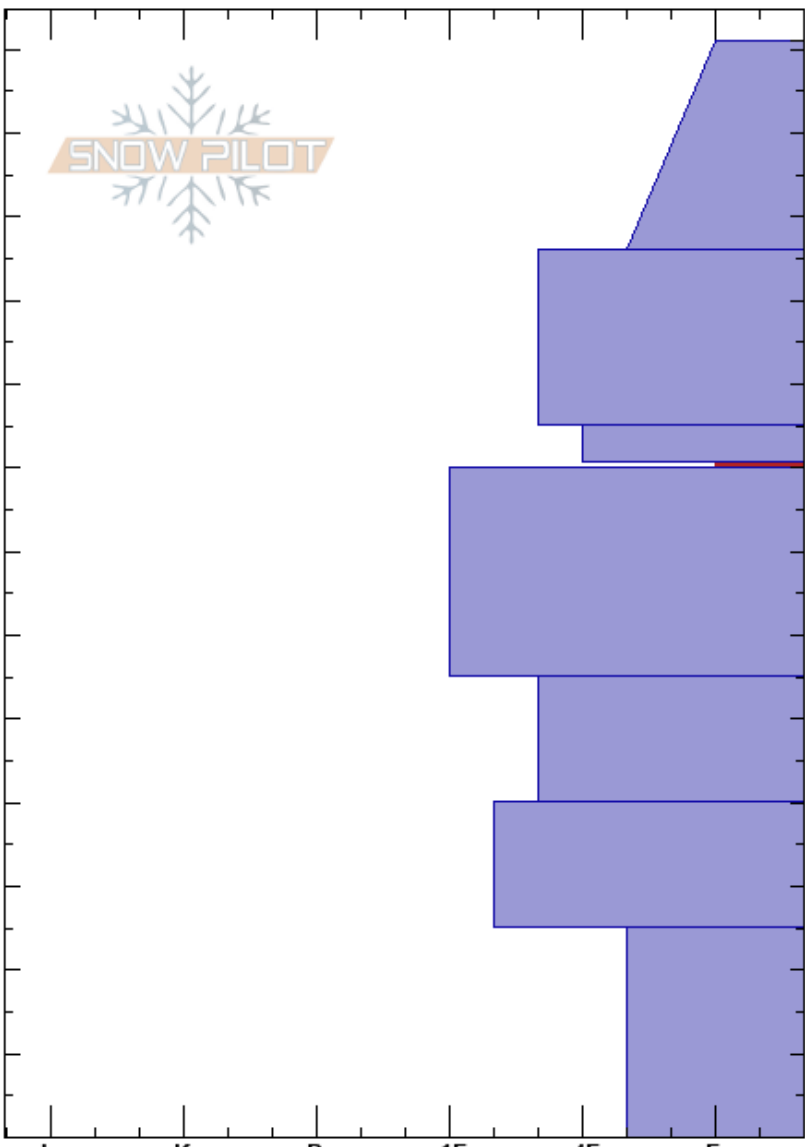

Bacon Rind Meadow
 Madison Range-S
 MT
Elevation: 8838 ft
Aspect: 80°
Specifics:

Doug Chabot-Admin
 02/08/2017 - 11:15am
Co-ord: 44.97095N, -111.09452W
Slope Angle: 18°
Wind Loading:

Stability: Fair Unstable **HS:** 131 **Layer Notes:**
Air Temperature: -6.7°C **PF:** 131 80.5-80cm: Problematic layer
Sky Cover: OVC
Precipitation: NO
Wind: Calm

Height (m)	Crystal		ρ kg/m ³	Stability tests & Layer comments
	Form	Size		
131				
120				
110				
100				
90				
80	V	1-2		STE @80cm CT15, Q1 @80cm ECTP21 @80cm ECTP27 @80cm ECTN21 @80cm PST35/100 (End) @80cm
70				
60				
50				
40				
30				
20				
10				
0				