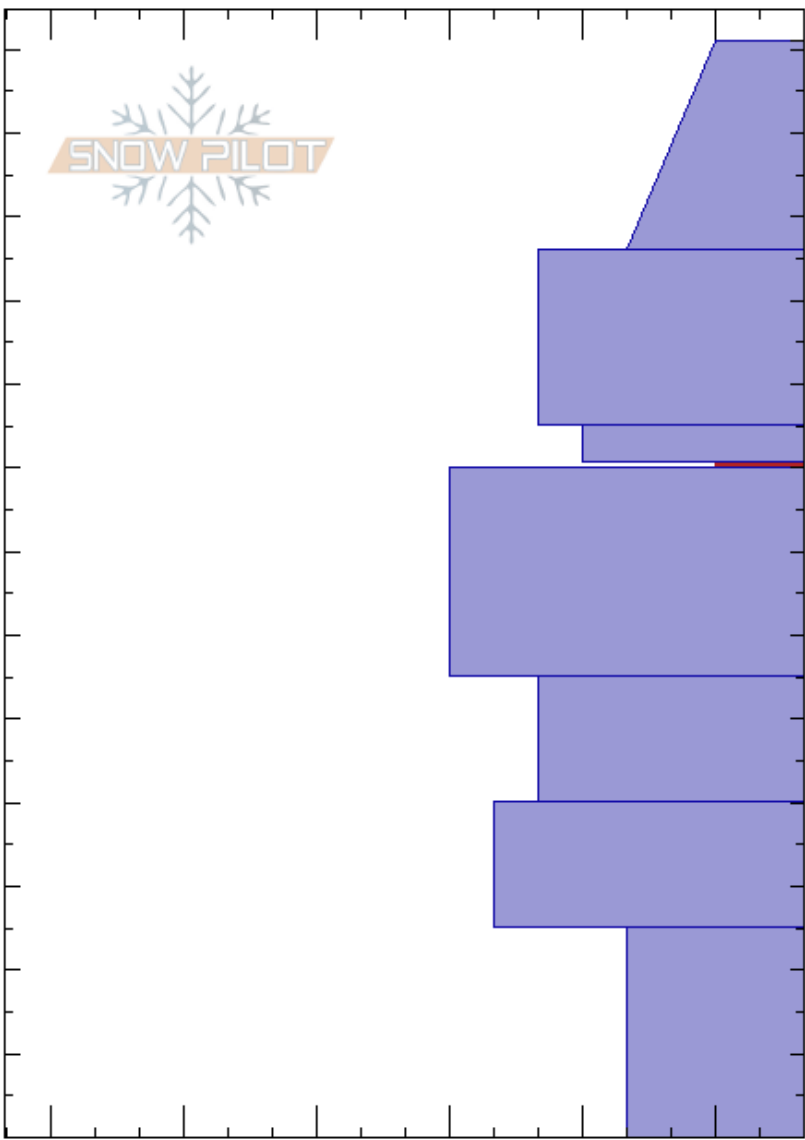

Bacon Rind Meadow
 Madison Range-S
 MT
 Elevation: 8838 ft
 Aspect: 80°
 Specifics:

Doug Chabot-Admin
 02/08/2017 - 11:15am
 Co-ord: 44.97095N, -111.09452W
 Slope Angle: 18°
 Wind Loading:

Stability: Fair Unstable
 Air Temperature: -6.7°C
 Sky Cover: OVC
 Precipitation: NO
 Wind: Calm

HS: 131
 PF: 131
 80.5-80cm: Problematic layer

Depth (cm)	Crystal		Moisture	ρ kg/m ³	Stability tests & Layer comments
	Form	Size			
131					
120					
110					
100					
90					
80	V	1-2			STE @80cm CT15, Q1 @80cm ECTP21 @80cm ECTP27 @80cm ECTN21 @80cm PST35/100 (End) @80cm
70					
60					
50					
40					
30					
20					
10					
0					