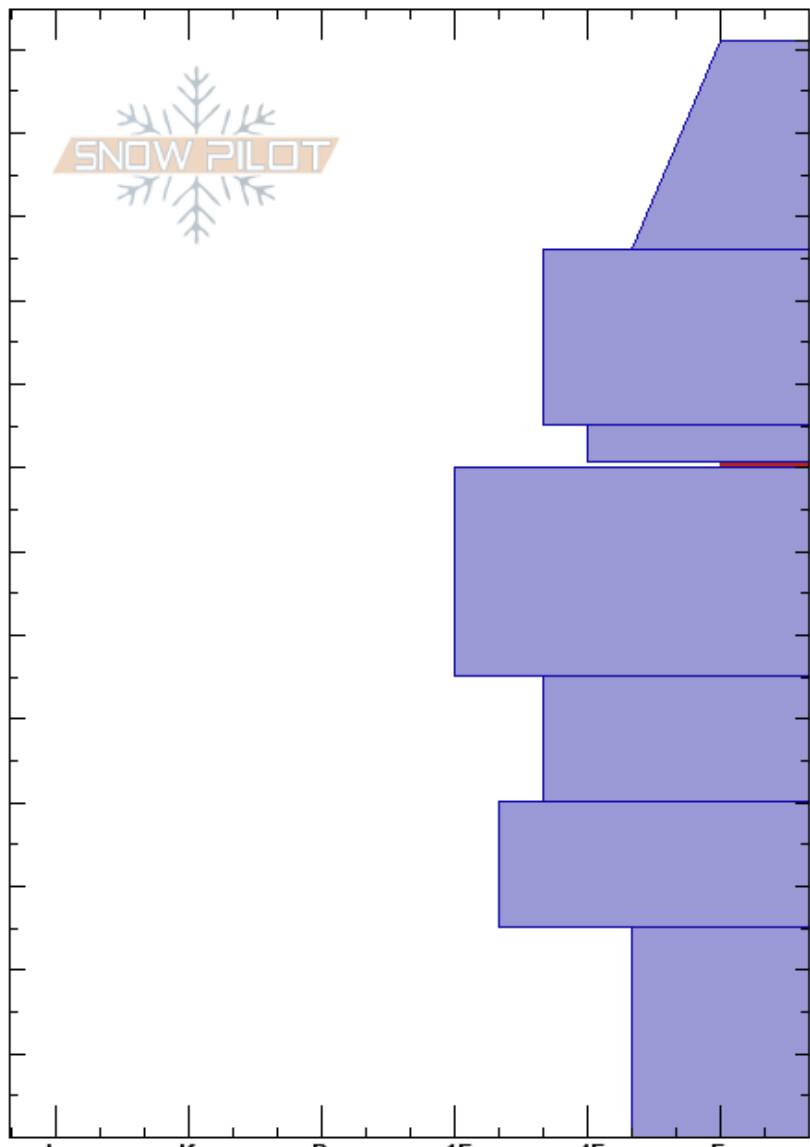

Bacon Rind Meadow
 Madison Range-S
 MT
 Elevation: 8838 ft
 Aspect: 80°
 Specifics:

Doug Chabot-Admin
 02/08/2017 - 11:15am
 Co-ord: 44.97095N, -111.09452W
 Slope Angle: 18°
 Wind Loading:

Stability: Fair Unstable
 Air Temperature: -6.7°C
 Sky Cover: OVC
 Precipitation: NO
 Wind: Calm

HS: 131
 PF: 131
 80.5-80cm: Problematic layer

Depth (cm)	Crystal		Moisture	ρ kg/m ³	Stability tests & Layer comments
	Form	Size			
131					
120					
110					
100					
90					
80	V	1-2			STE @80cm CT15, Q1 @80cm ECTP21 @80cm ECTP27 @80cm ECTN21 @80cm PST35/100 (End) @80cm
70					
60					
50					
40					
30					
20					
10					
0					