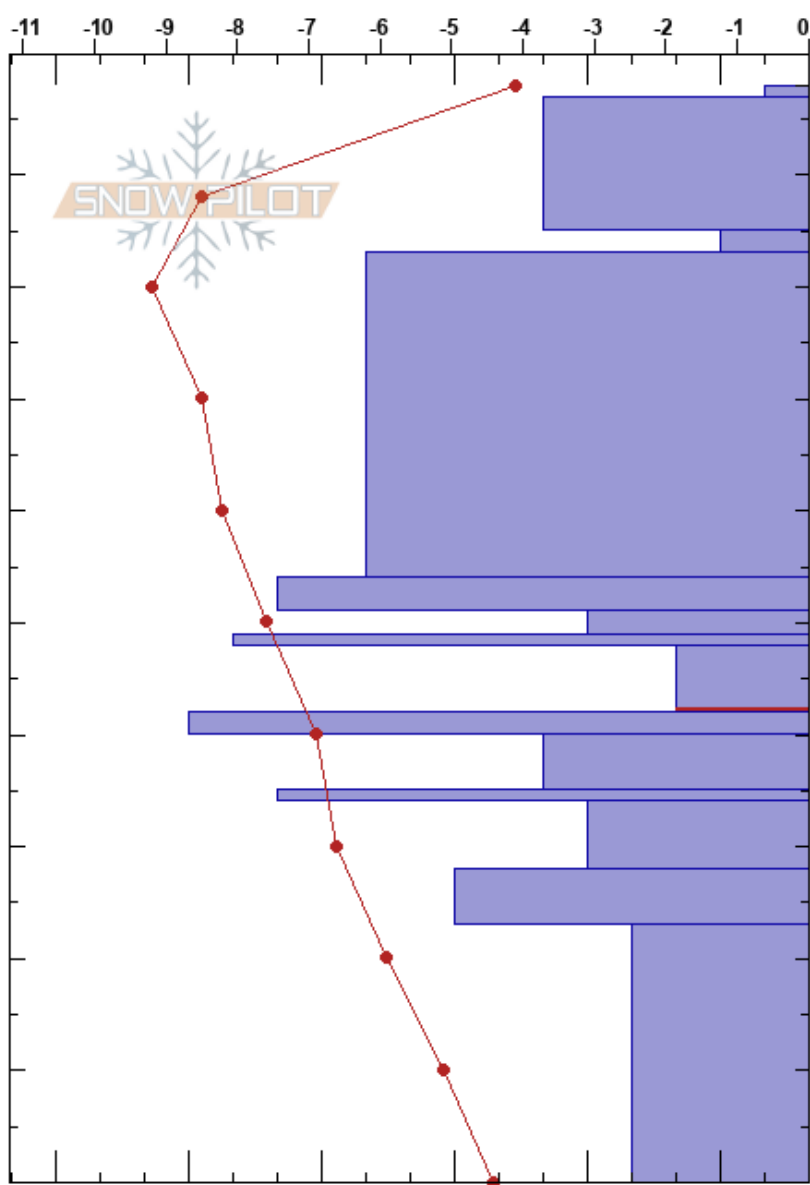

Deadtop
 Madison Range-N
 MT
 Elevation: 9333 ft
 Aspect: E

Jon Hageness
 12/06/2019 - 11:45am
 Co-ord: 45.28193N, -111.43450W
 Slope Angle: 34°
 Wind Loading: previous

Stability:
 Air Temperature: -2.2°C
 Sky Cover: SCT
 Precipitation: NO
 Wind: SW Light Breeze

HS:98
 Layer Notes:
 48-42cm: Problematic layer
 28-23cm: crust decomposing

Specifics: Pit dug in a Ski Area; Pit is representative of backcountry

Elevation (cm)	Crystal		Moisture	ρ kg/m ³	Stability tests & Layer comments
	Form	Size			
98	∇	2.5			
90	/				
85	□	1			← ECTP3 @85cm
80					
70	•				
60					
55	⊙				
50	□	1			
48	⊙				
45	□	1.5			← ECTP21 @42cm
40	⊙				
38	□	1			
35	⊙				
30	□	1.5			
28	⊙				28-23cm: crust decomposing
23					
10	□	1.5			
0					