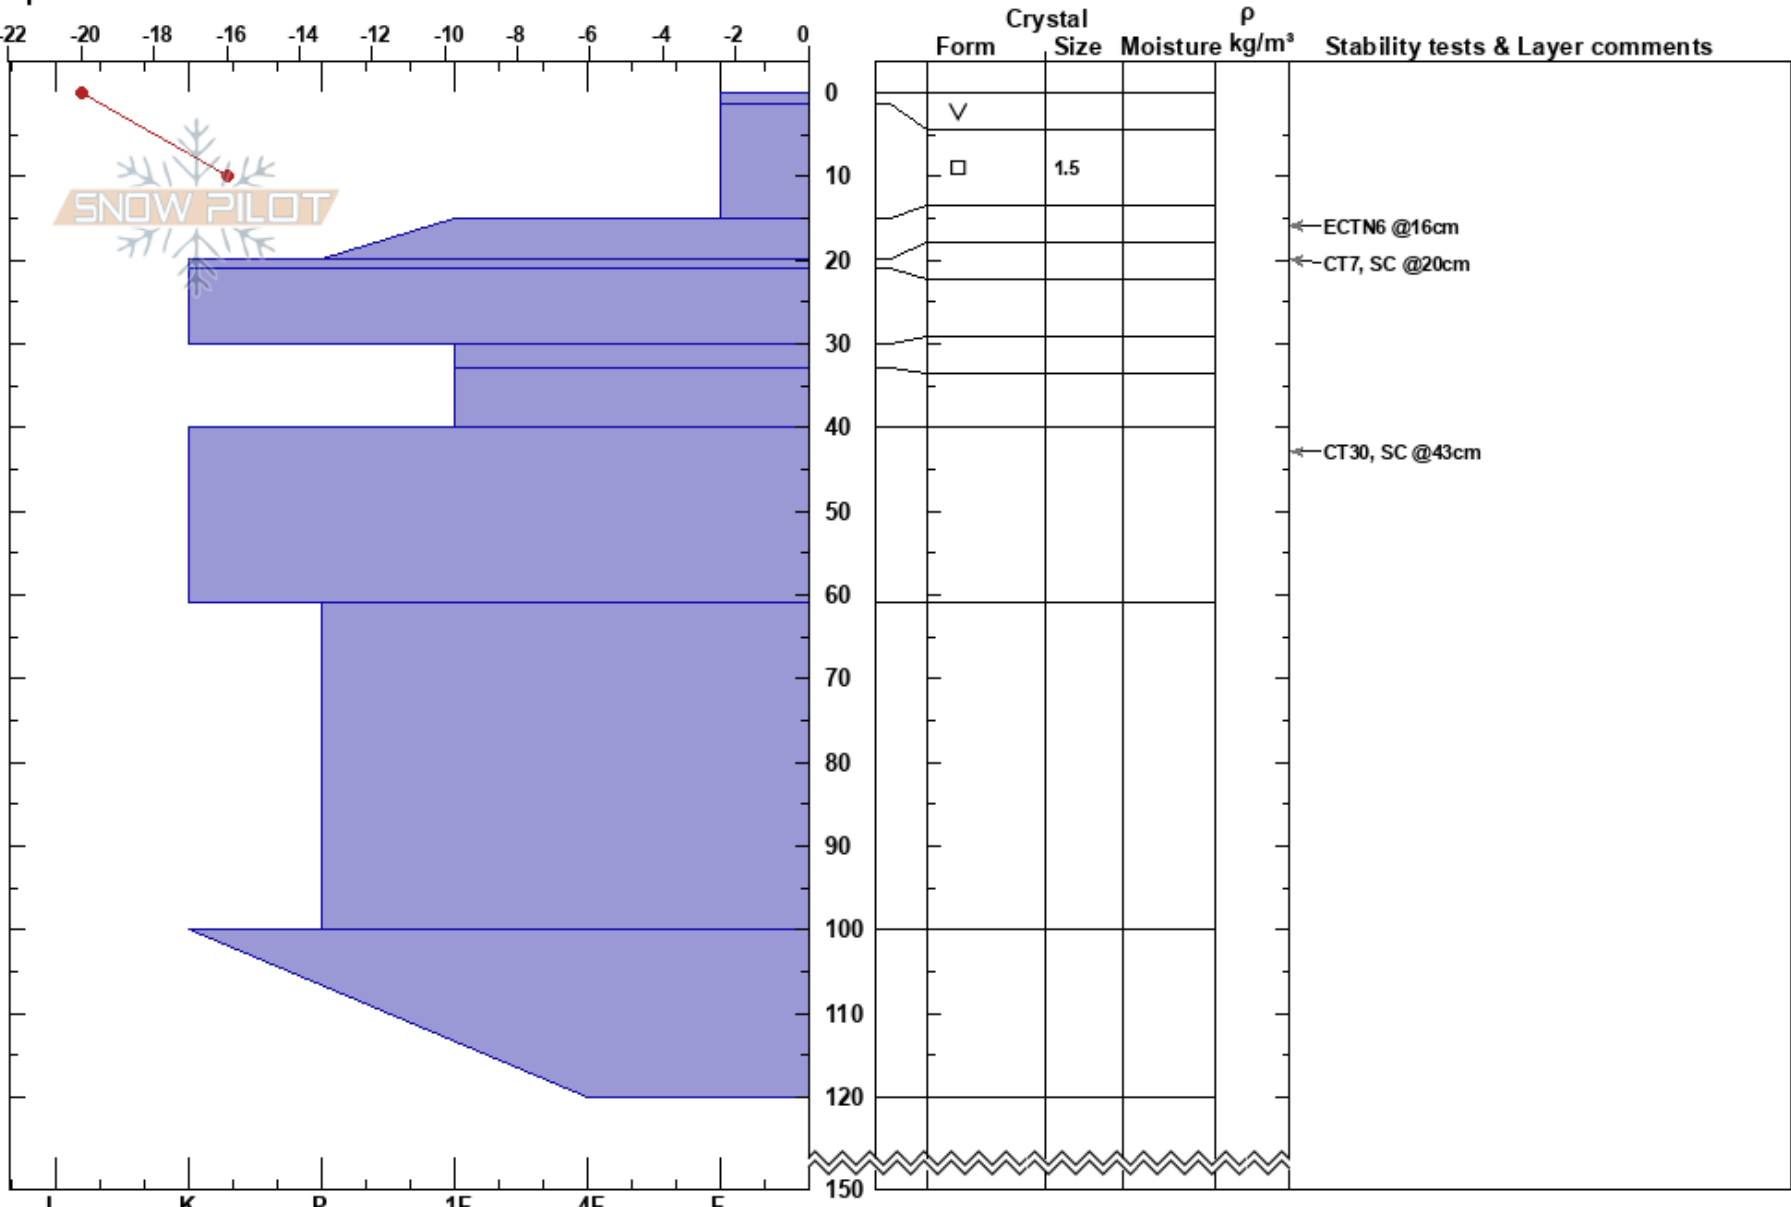

Test 170210  
 Riksgänsen  
 Sweden  
 Elevation: 600 m  
 Aspect: NE  
 Specifics:

Erik Lidström  
 10/02/2017 - 11:00  
 Co-ord:  
 Slope Angle: 20°  
 Wind Loading:

Stability: **HS: 150**  
 Air Temperature: -19°C **PF: 28** 1.5-15cm: Problematic layer  
 Sky Cover: FEW  
 Precipitation: NO  
 Wind: Calm

Notes: Rohccevarri. Skuggsida. Stenmark. Låg alpin