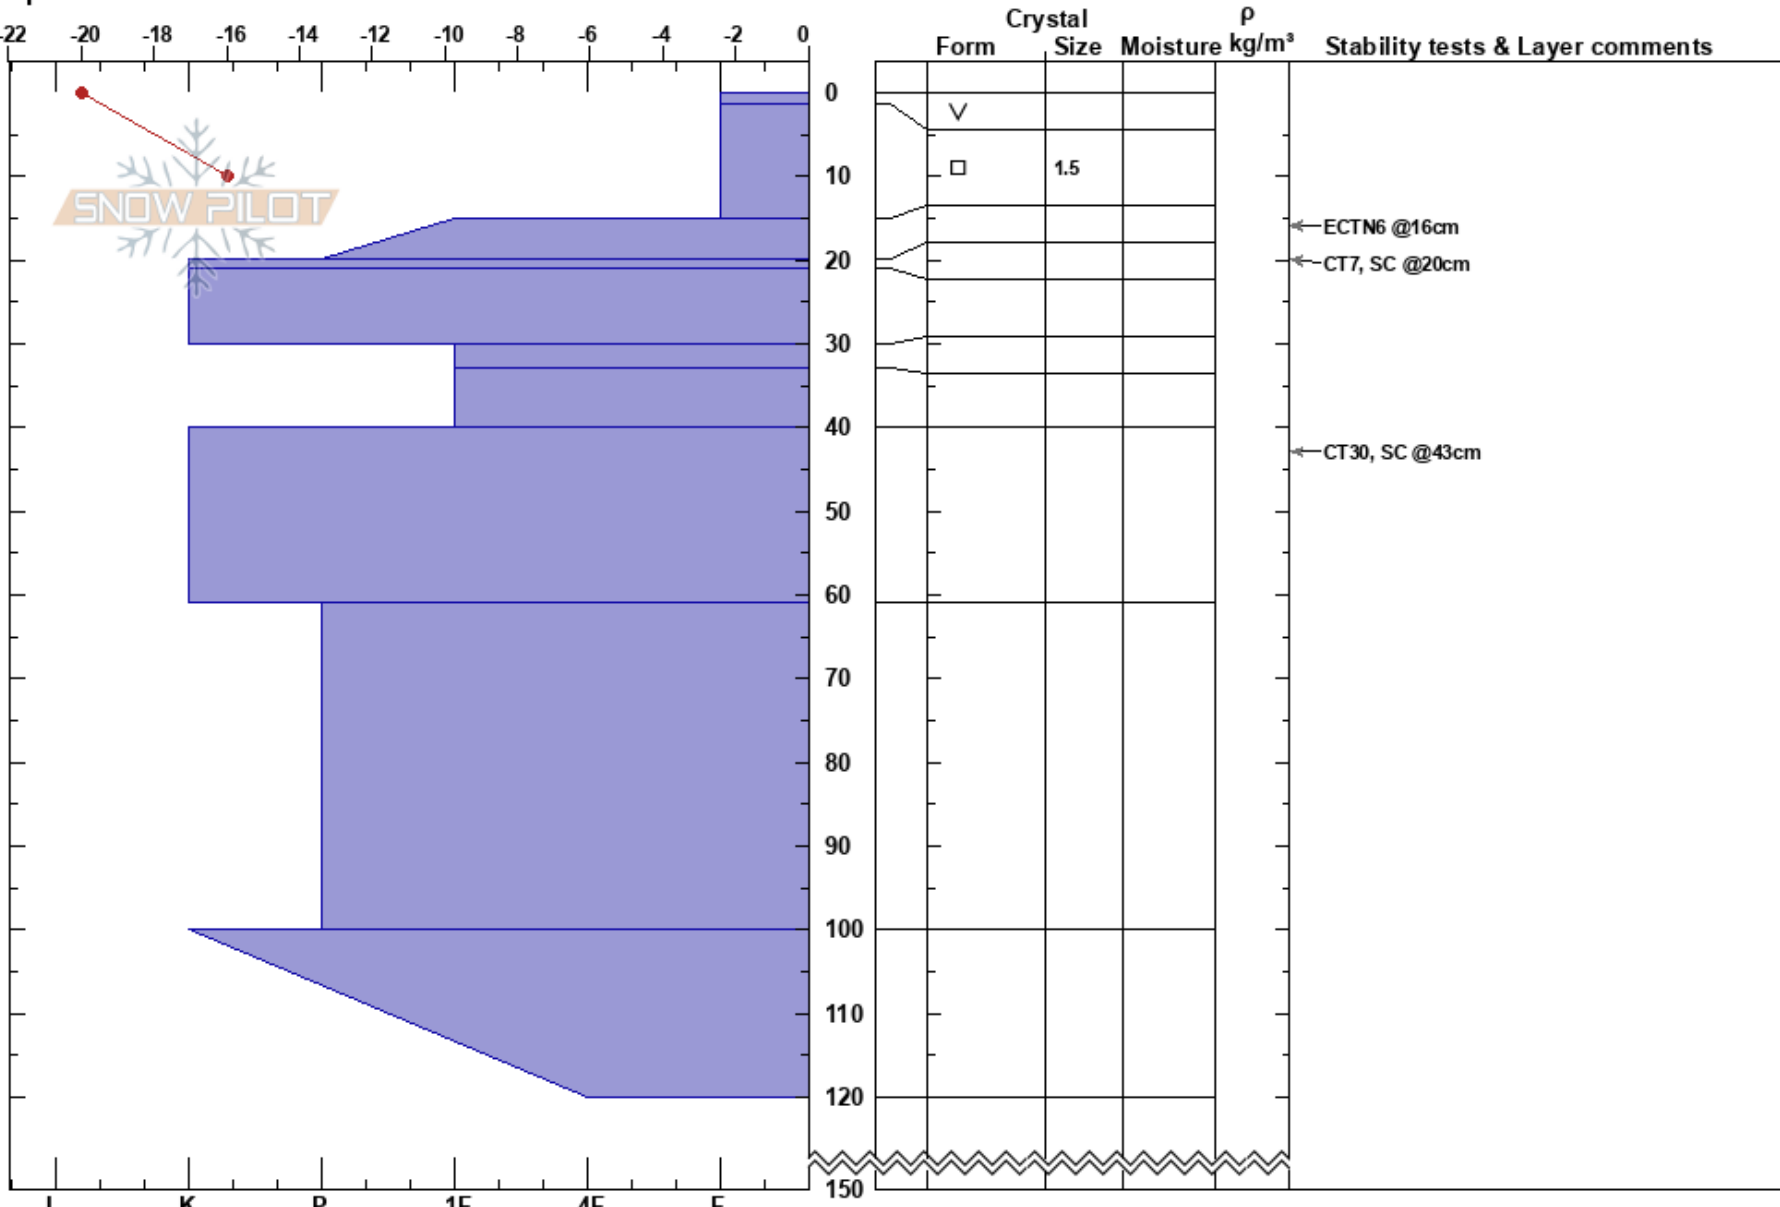

Test 170210  
 Riksgänsen  
 Sweden  
 Elevation: 600 m  
 Aspect: NE  
 Specifics:

Erik Lidström  
 10/02/2017 - 11:00  
 Co-ord:  
 Slope Angle: 20°  
 Wind Loading:

Stability: **HS: 150**  
 Air Temperature: -19°C **PF: 28** 1.5-15cm: Problematic layer  
 Sky Cover: FEW  
 Precipitation: NO  
 Wind: Calm

Notes: Rohccevarri. Skuggsida. Stenmark. Låg alpin