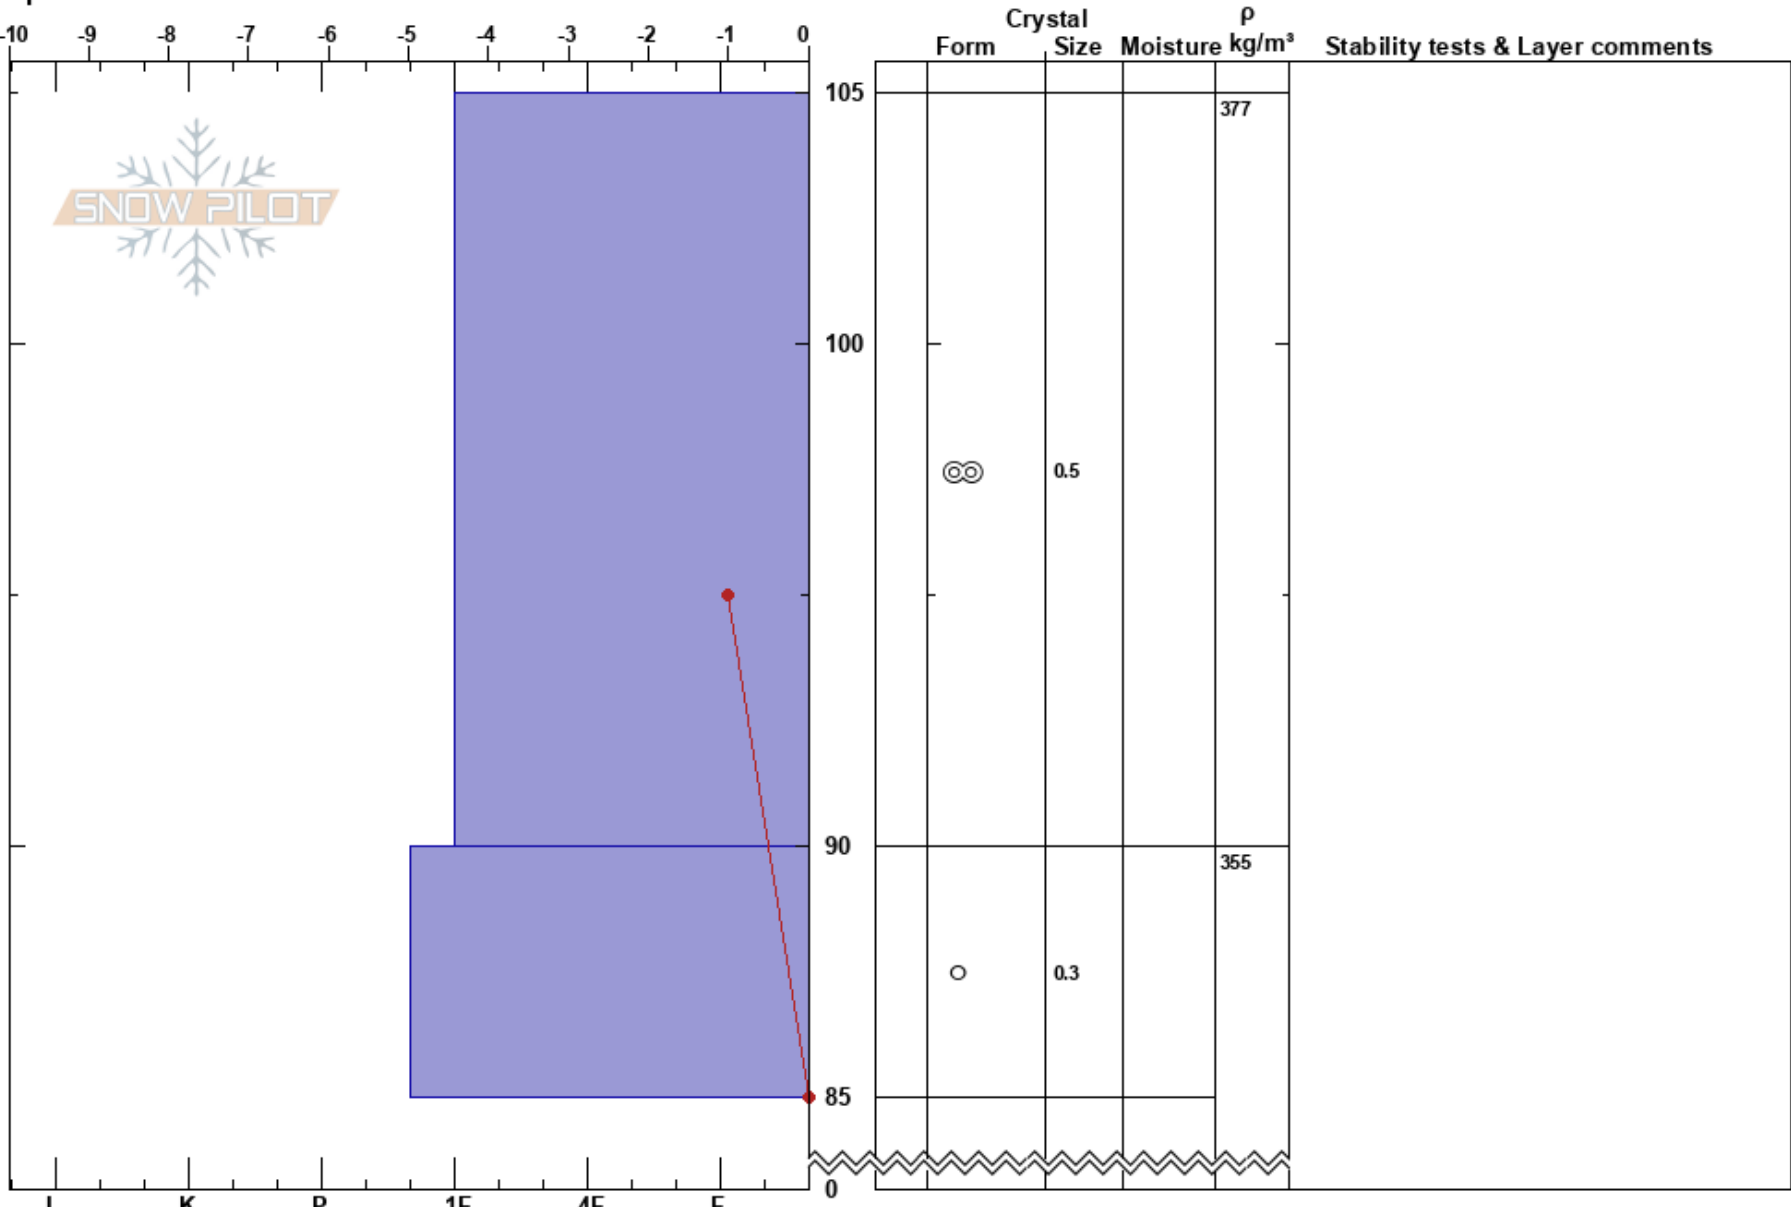

Gin Flat
 Sierra Nevada
 CA
Elevation: 2134 m
Aspect: 175°
Specifics:

Amanda Tse
 03/21/2005 - 1:00pm
Co-ord:
Slope Angle: 5°
Wind Loading: no

Stability:
Air Temperature: 10°C
Sky Cover: CLR
Precipitation: NO
Wind: W Calm

HS: 105 **Layer Notes:**

Notes: