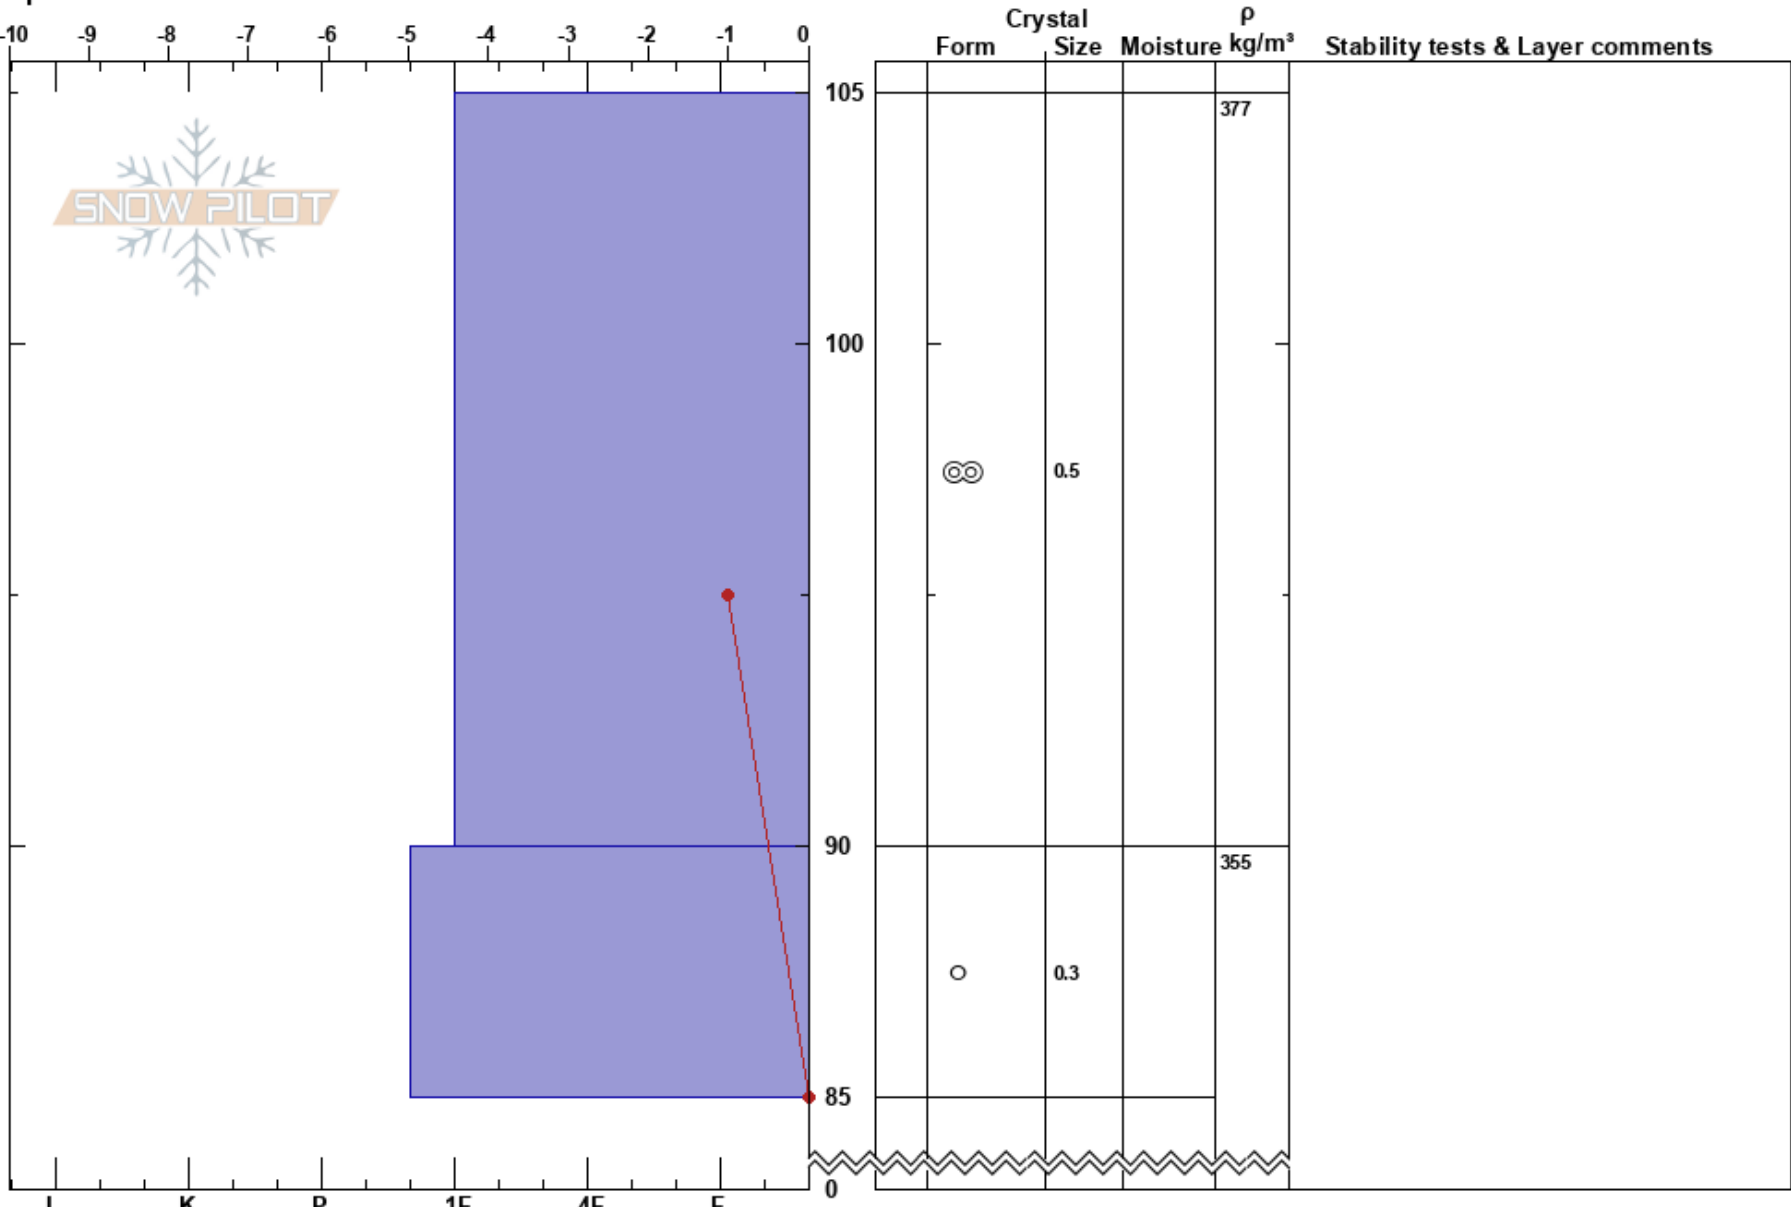

Gin Flat  
 Sierra Nevada  
 CA  
 Elevation: 2134 m  
 Aspect: 175°  
 Specifics:

Amanda Tse  
 03/21/2005 - 1:00pm  
 Co-ord:  
 Slope Angle: 5°  
 Wind Loading: no

Stability:  
 Air Temperature: 10°C  
 Sky Cover: CLR  
 Precipitation: NO  
 Wind: W Calm

HS: 105 Layer Notes:

Notes: