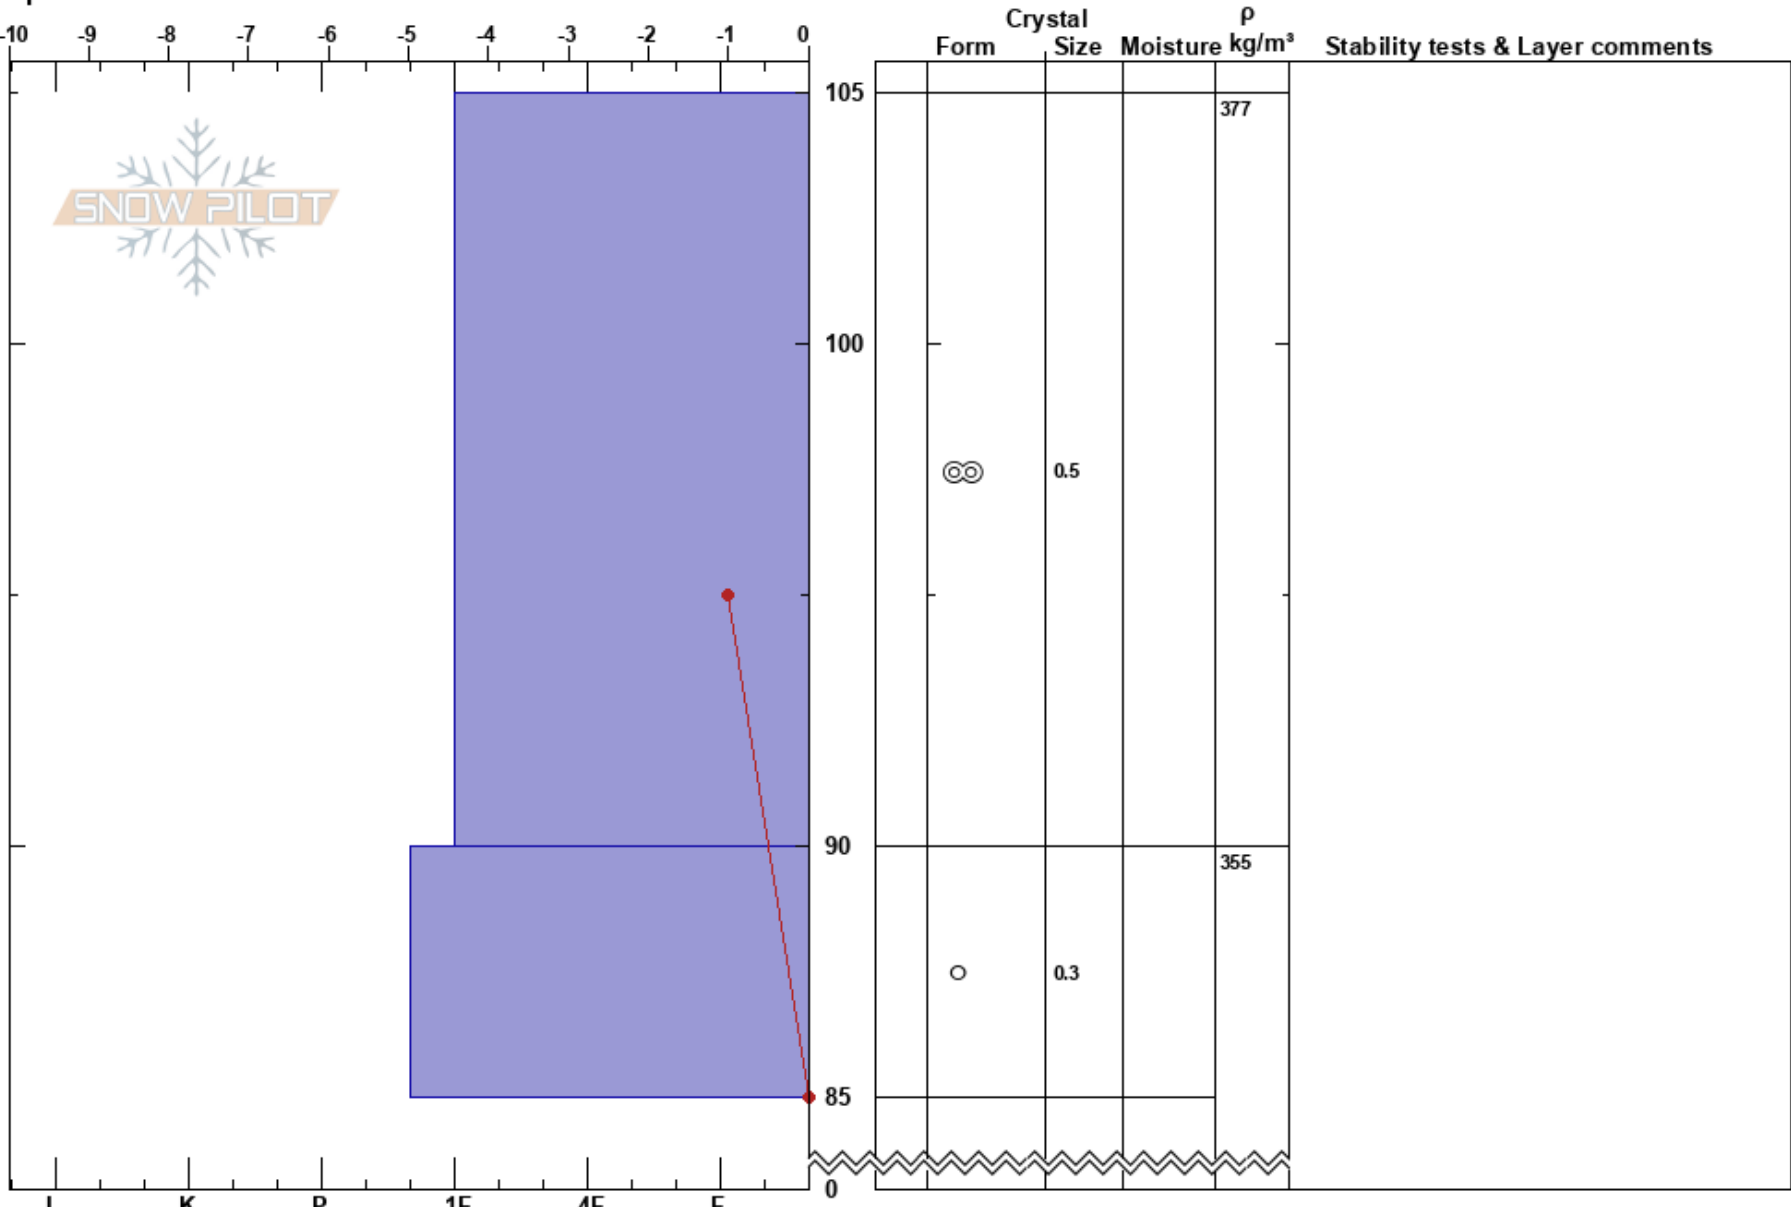

Gin Flat
 Sierra Nevada
 CA
Elevation: 2134 m
Aspect: 175°
Specifics:

Amanda Tse
 03/21/2005 - 1:00pm
Co-ord:
Slope Angle: 5°
Wind Loading: no

Stability:
Air Temperature: 10°C
Sky Cover: CLR
Precipitation: NO
Wind: W Calm

HS: 105

Layer Notes:

Notes: