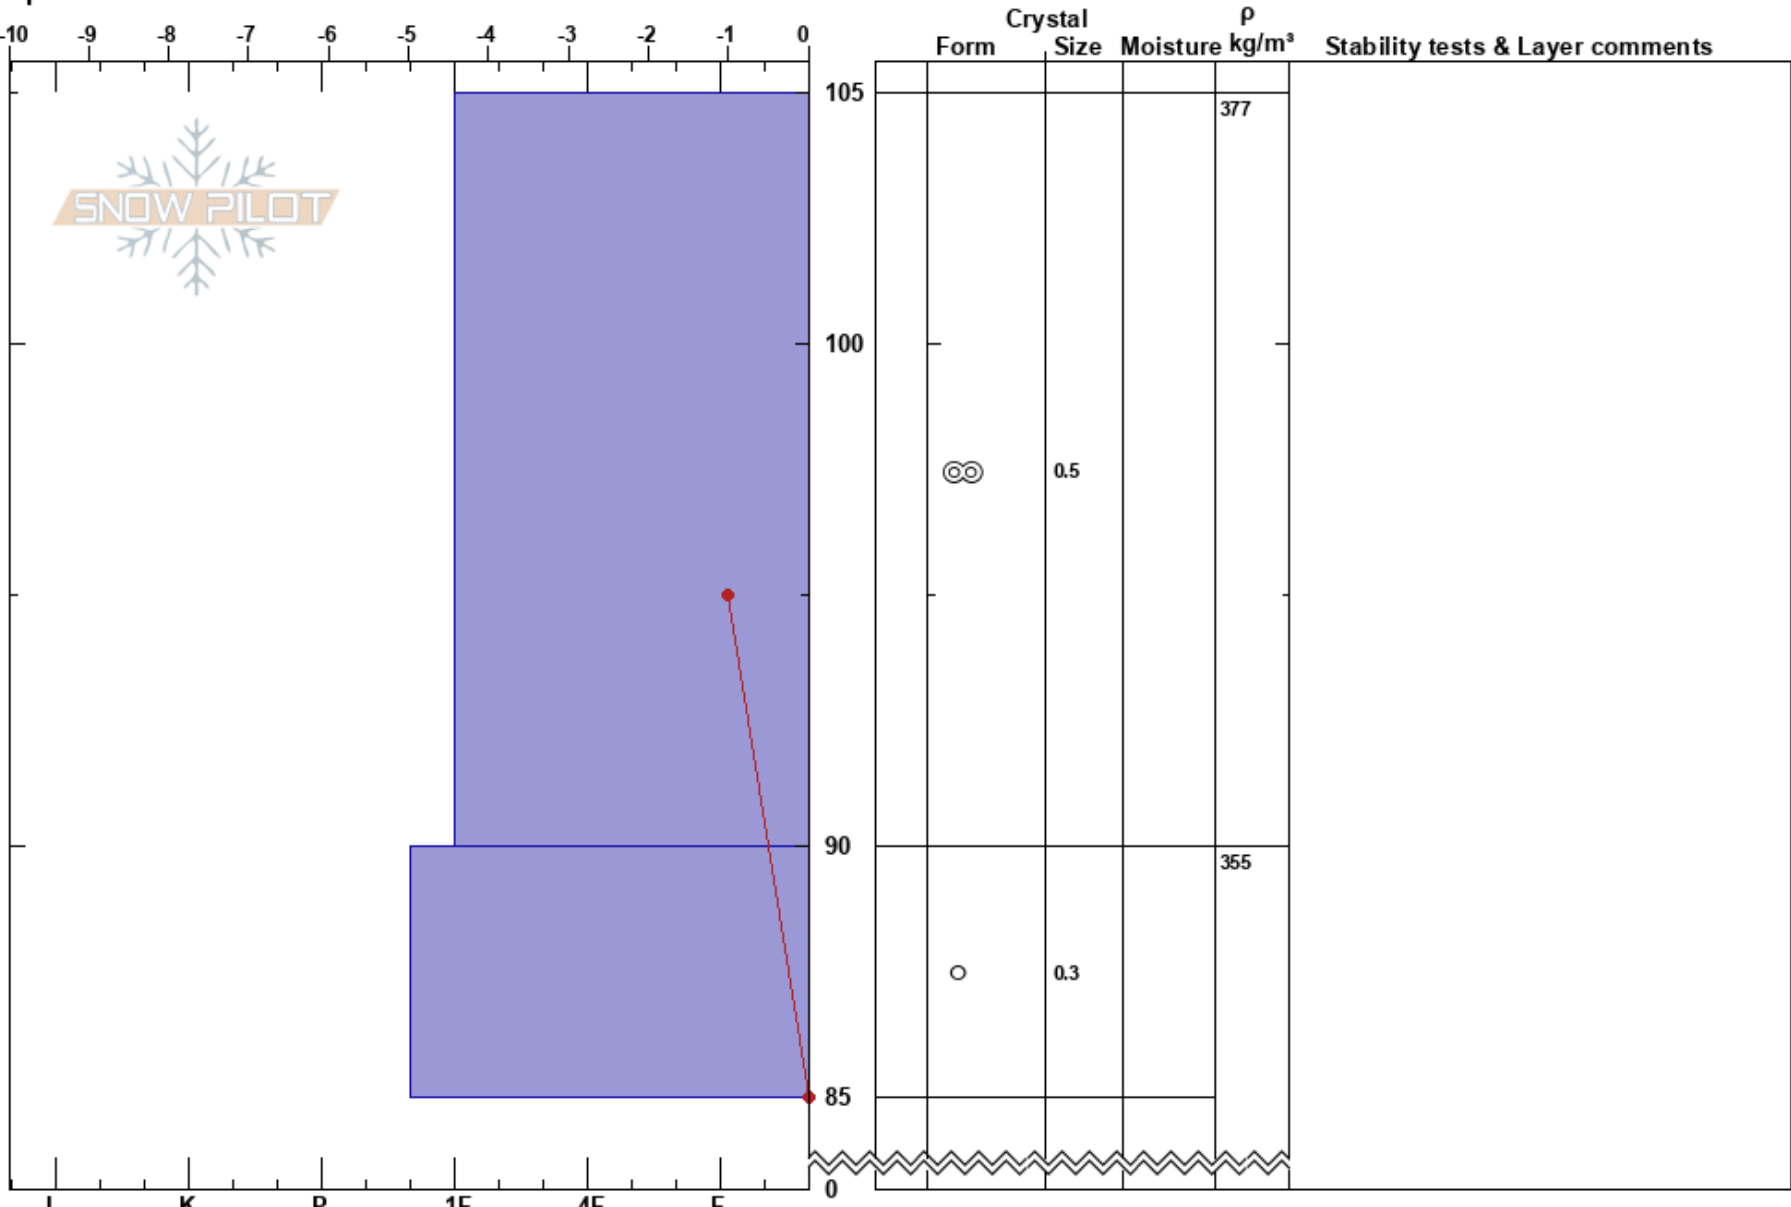

Gin Flat
 Sierra Nevada
 CA
 Elevation: 2134 m
 Aspect: 175°
 Specifics:

Amanda Tse
 03/21/2005 - 1:00pm
 Co-ord:
 Slope Angle: 5°
 Wind Loading: no

Stability:
 Air Temperature: 10°C
 Sky Cover: CLR
 Precipitation: NO
 Wind: W Calm

HS: 105 Layer Notes:

Notes: