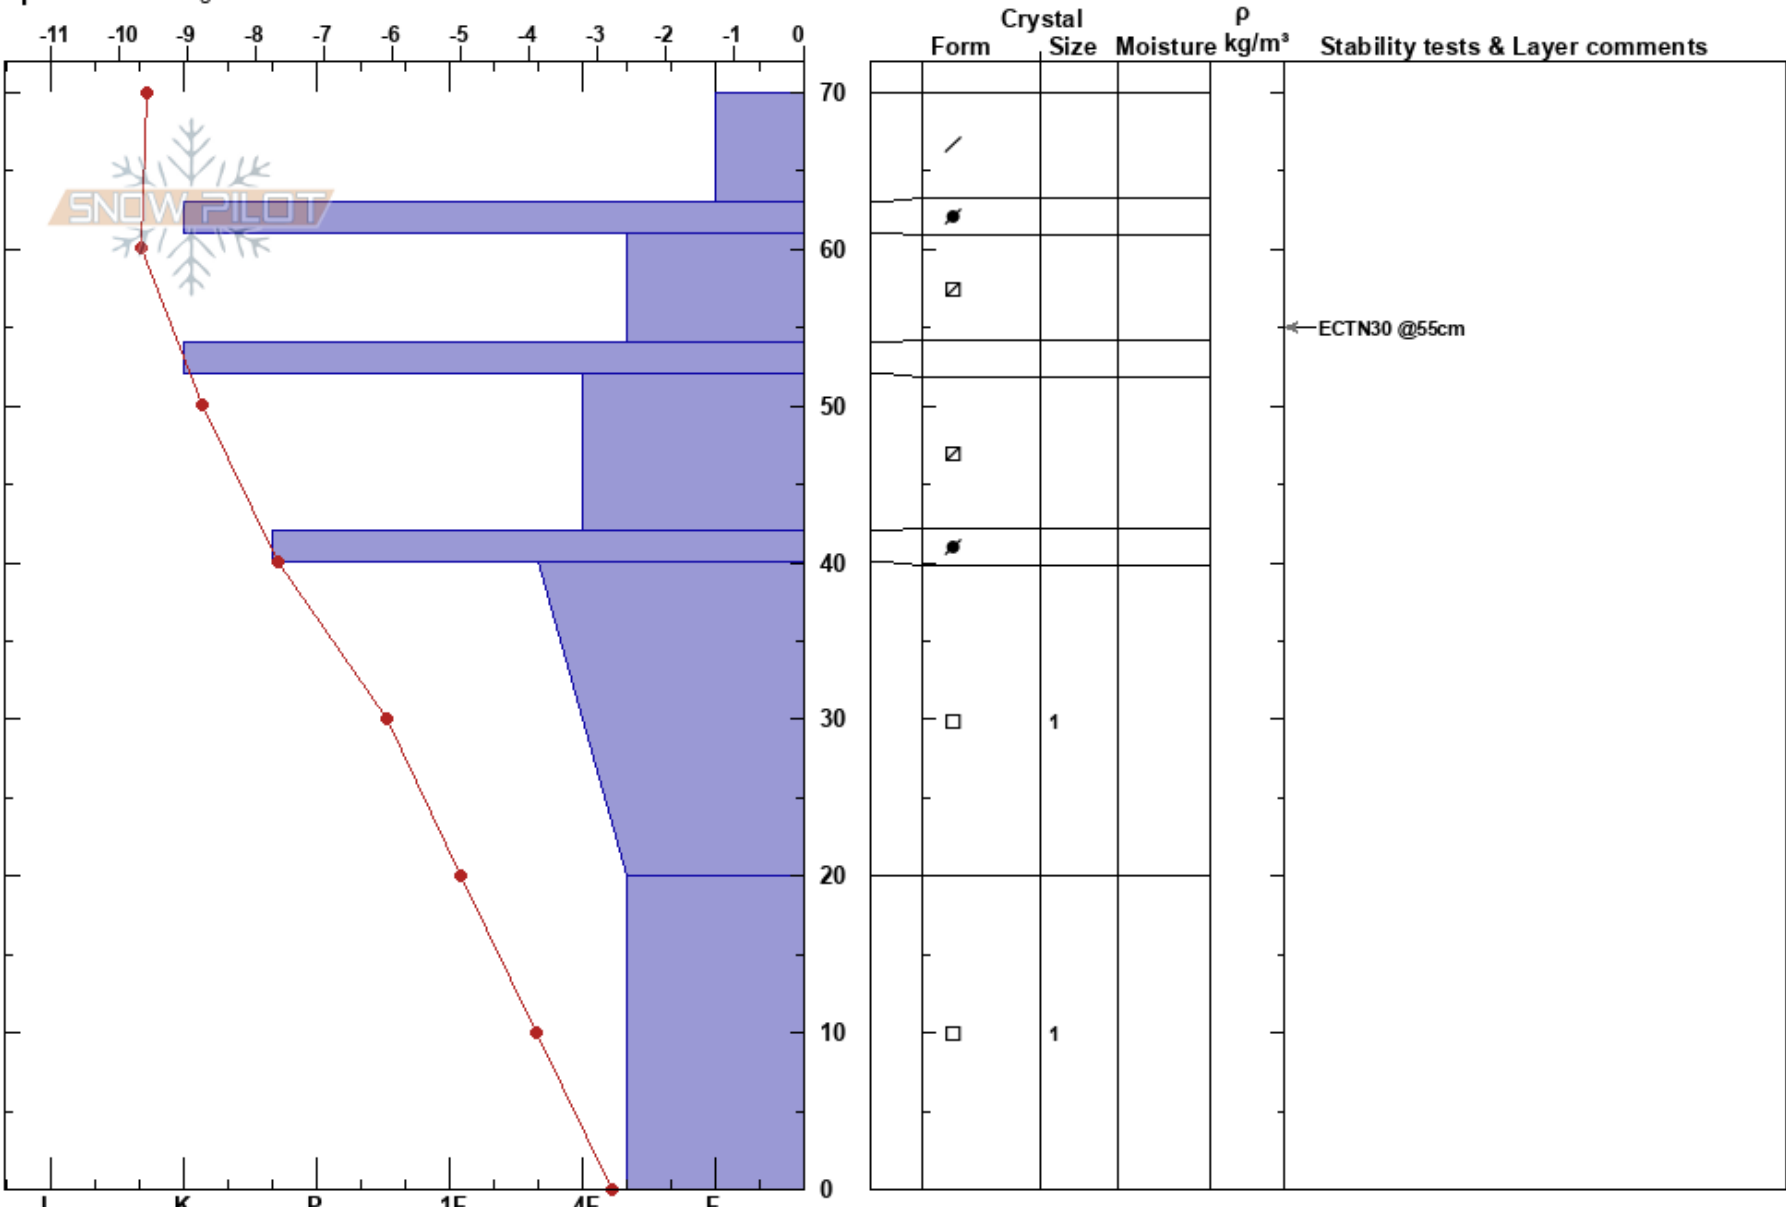

Yellowstone
 Madison Range-N
 MT
 Elevation: 9800 ft
 Aspect: N
 Specifics: Pit dug in a Ski Area

Jon Ueland
 11/28/2019 - 12:00pm
 Co-ord:
 Slope Angle: 38°
 Wind Loading:

Stability:
 Air Temperature:
 Sky Cover:
 Precipitation:
 Wind:

Layer Notes:
 52-42cm: Problematic layer

Notes: Stability tests were positive in upper near facet layers but nothing would go deep.