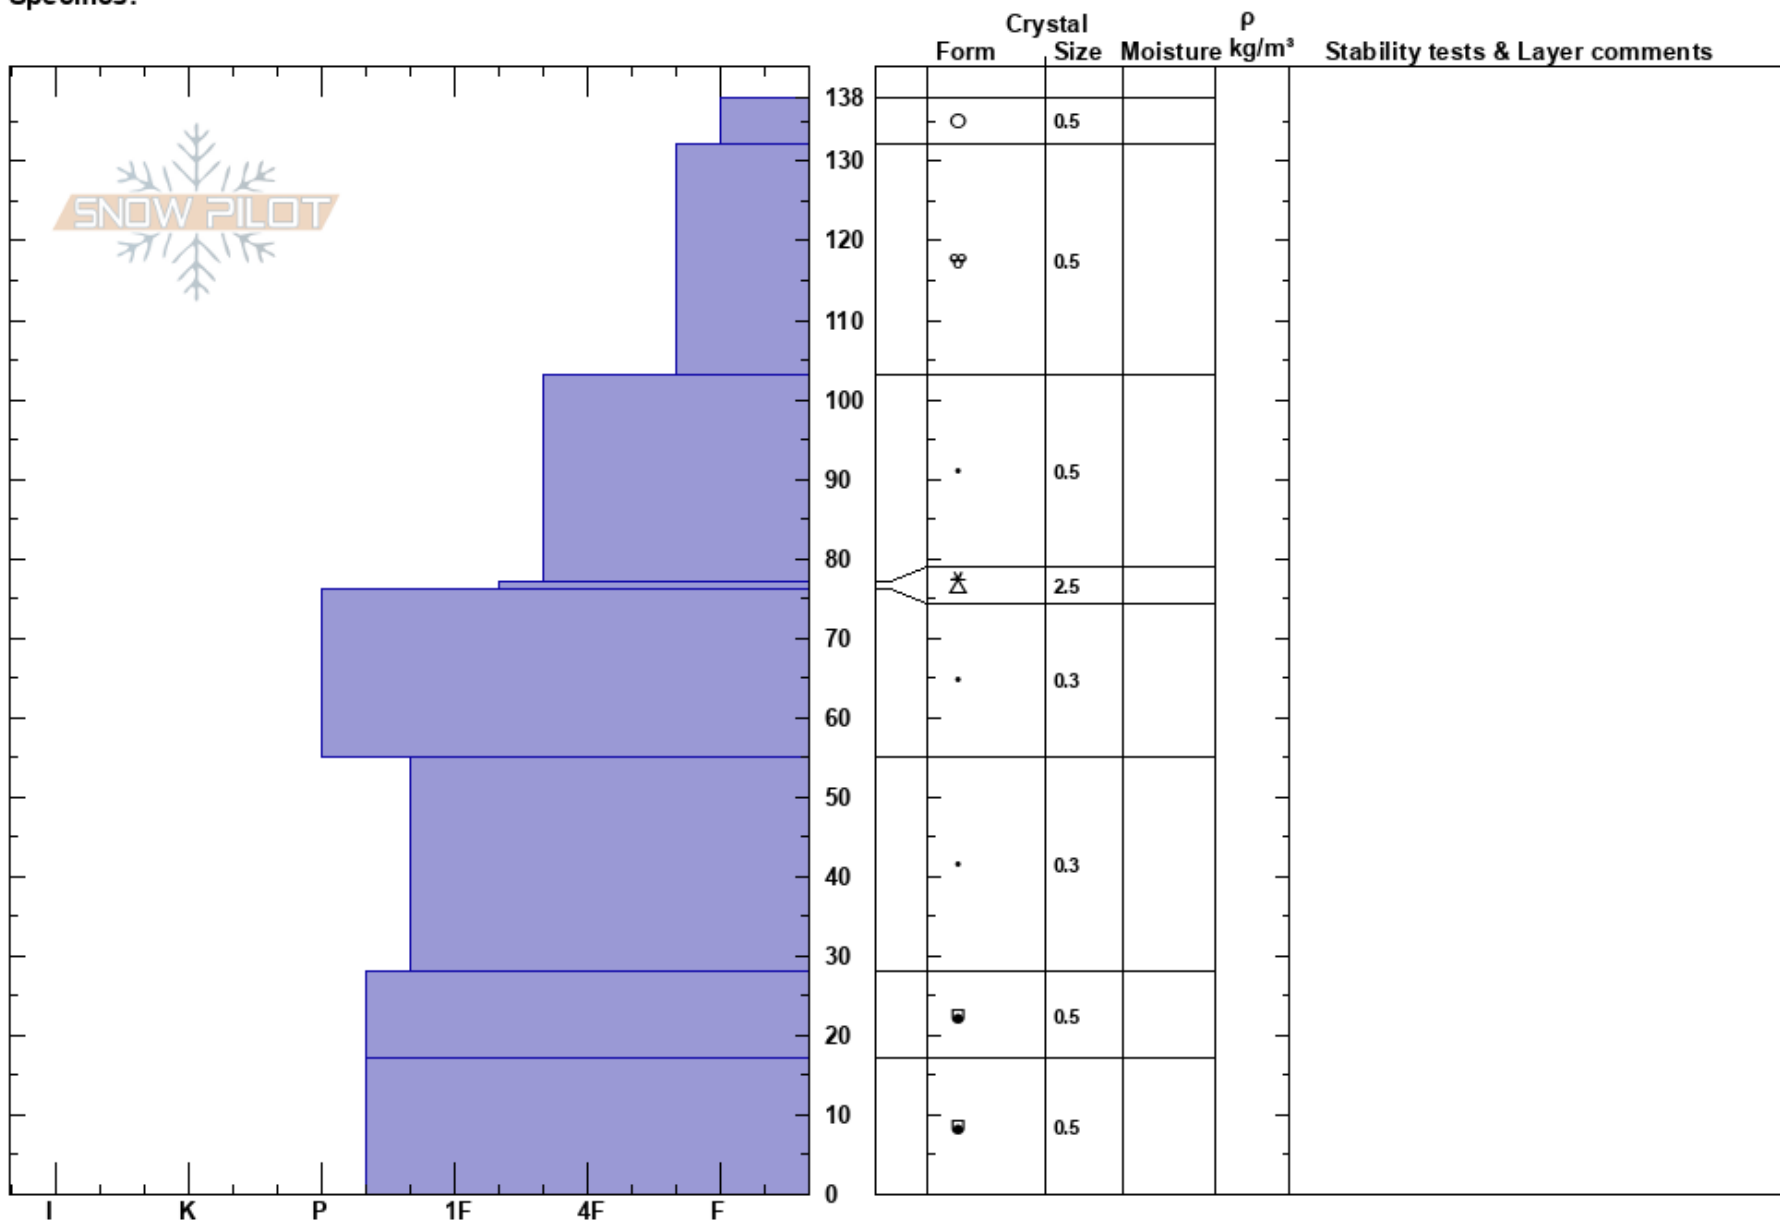

Webster Flat
 Southwest Utah
 UT
 Elevation: 9582 ft
 Aspect: NW
 Specifics:

Steffan Gregory
 12/02/2019 - 9:27am
 Co-ord: 12S 332450W 4160995N
 Slope Angle: 15°
 Wind Loading: yes

Stability:
 Air Temperature: 2.2°C
 Sky Cover: CLR
 Precipitation: NO
 Wind: SW Light Breeze

HS: 138
 PF: 17
 Layer Notes:

Notes: 1mm Surface Hoar was observed on the surface on the skin in. It was heavily effected by the warming later in the day and would be of most concern on N aspects.