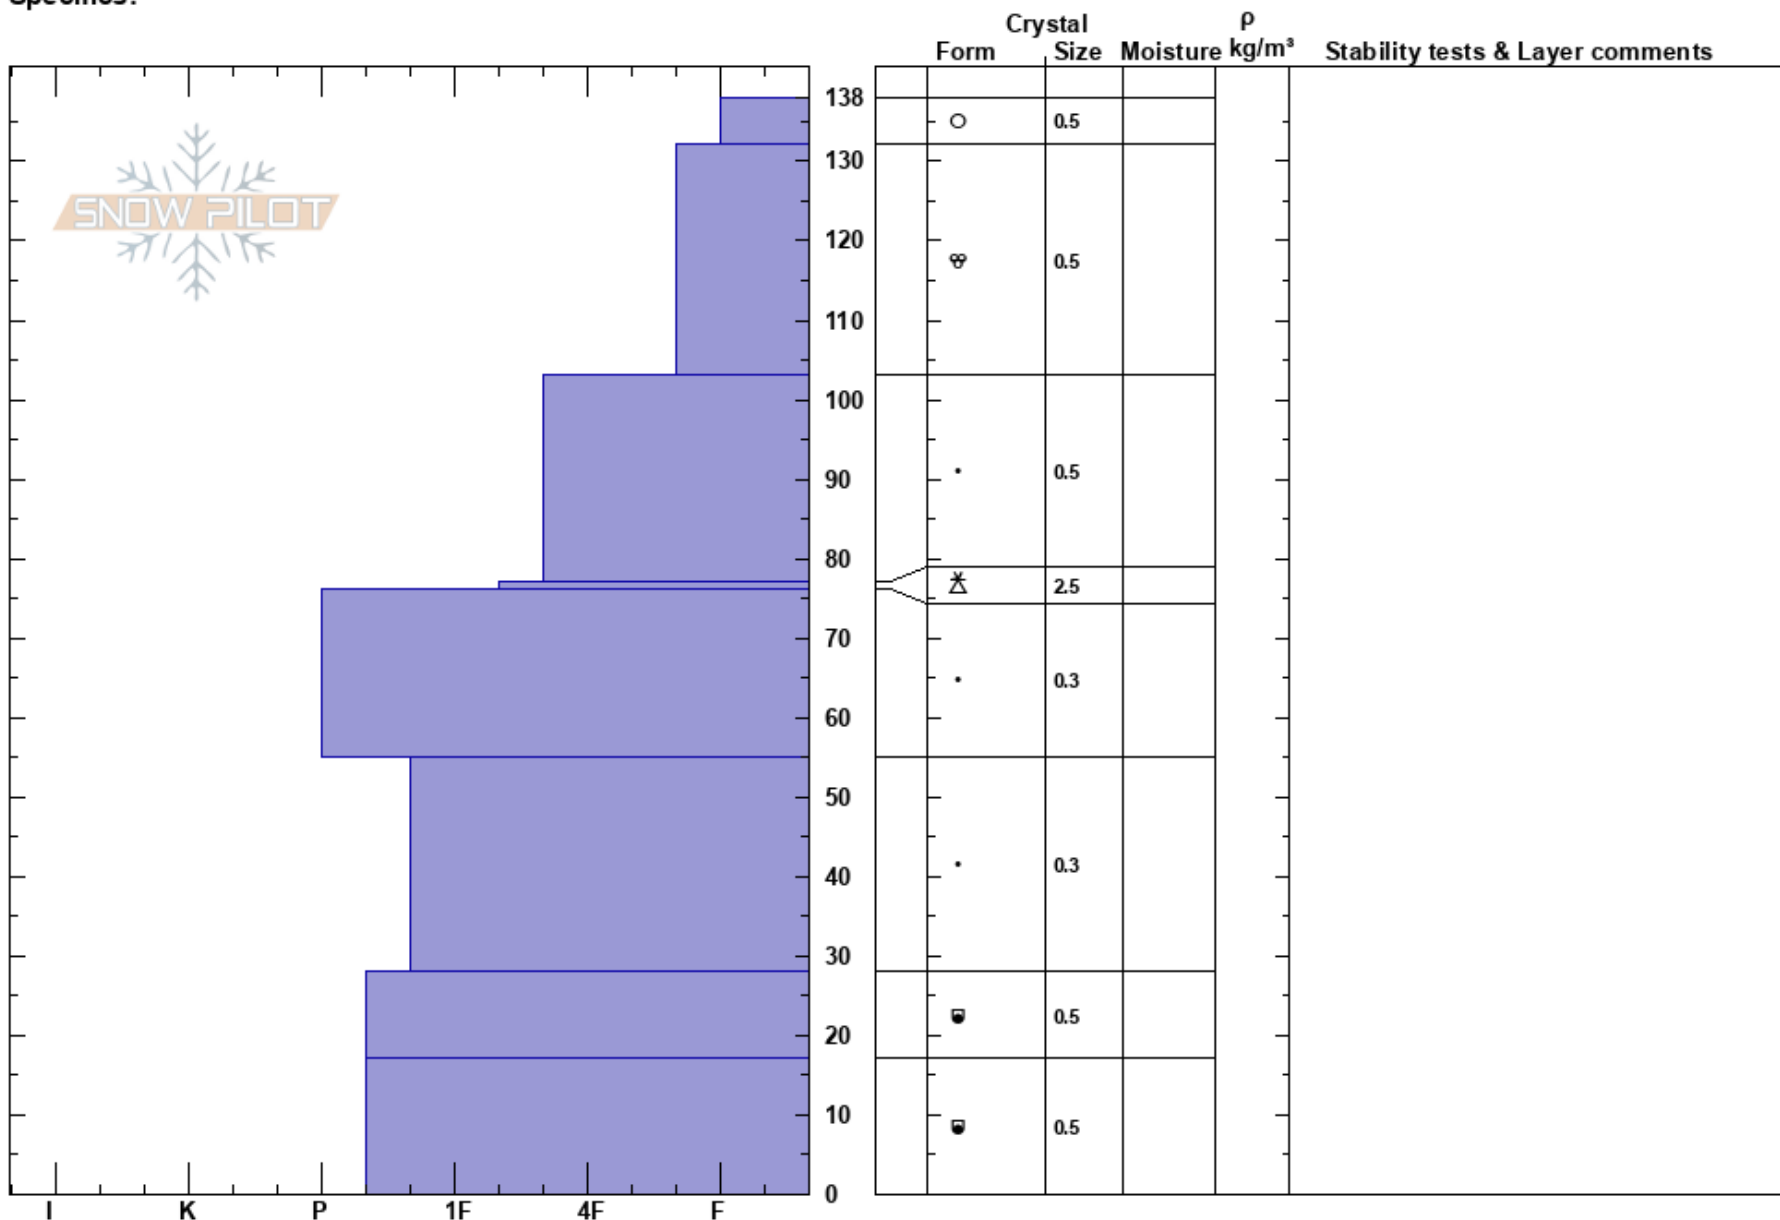

Webster Flat
 Southwest Utah
 UT
 Elevation: 9582 ft
 Aspect: NW
 Specifics:

Steffan Gregory
 12/02/2019 - 9:27 am
 Co-ord: 12S 332450W 4160995N
 Slope Angle: 15°
 Wind Loading: yes

Stability:
 Air Temperature: 2.2°C
 Sky Cover: CLR
 Precipitation: NO
 Wind: SW Light Breeze

HS: 138
 PF: 17
 Layer Notes:

Notes: 1mm Surface Hoar was observed on the surface on the skin in. It was heavily effected by the warming later in the day and would be of most concern on N aspects.