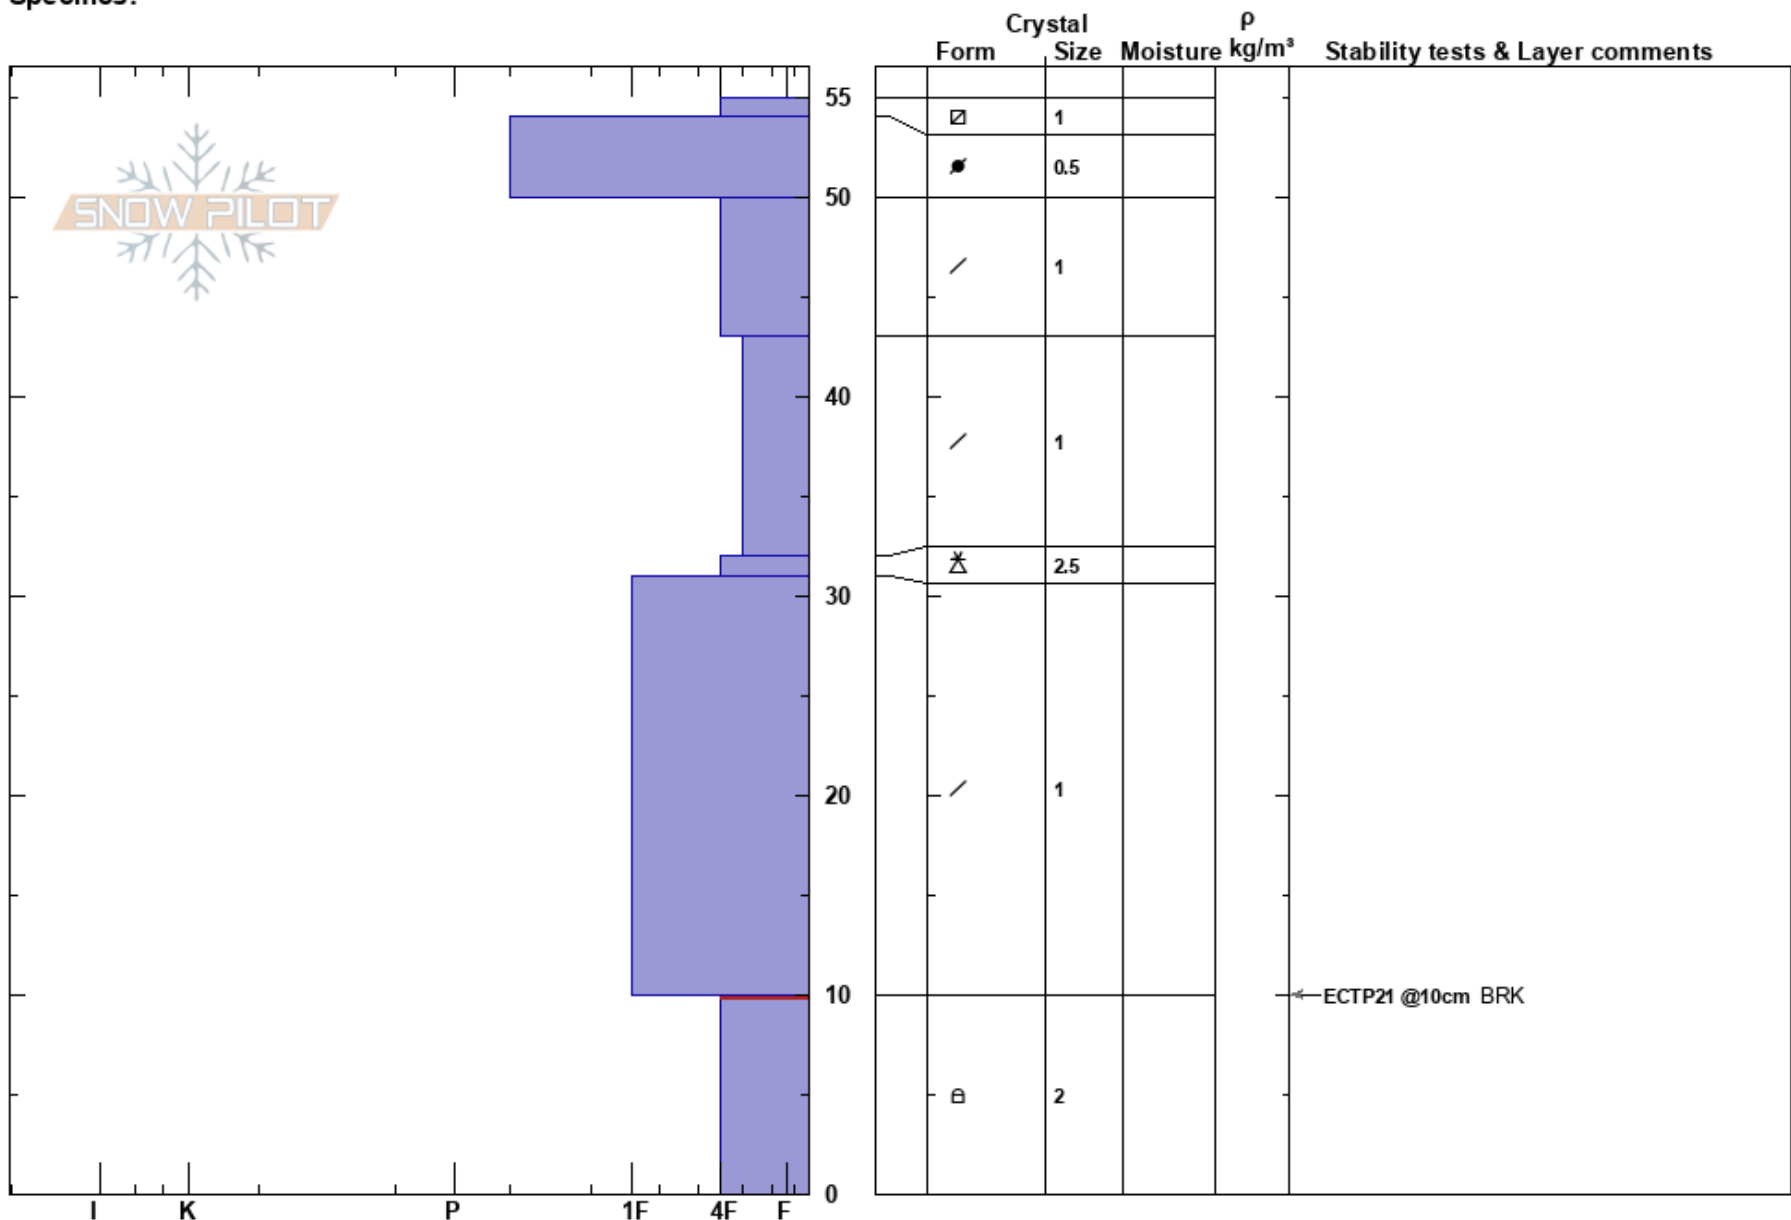

Parrot Pk ChrisBilbrey
 San Juan Range
 CO
 Elevation: 11504 ft
 Aspect: E
 Specifics:

Bill Nalli
 12/03/2019 - 12:00pm
 Co-ord: 37.37188N, -108.10188W
 Slope Angle: 32°
 Wind Loading: no

Stability:
 Air Temperature: 1°C
 Sky Cover: FEW
 Precipitation: NO
 Wind: NW Calm

HS:55
 PF: 55 10-0cm: Problematic layer
 PS: 20

Notes: Structure and stability tests indicate fair stability and confirm the pattern that east aspects near and above treeline have weak snow near the ground. This location however does not have depth hoar. They are just advanced facets and they are showing signs of rounding. 10cm of 1-2 mm rounding facets is encouraging for future stability.