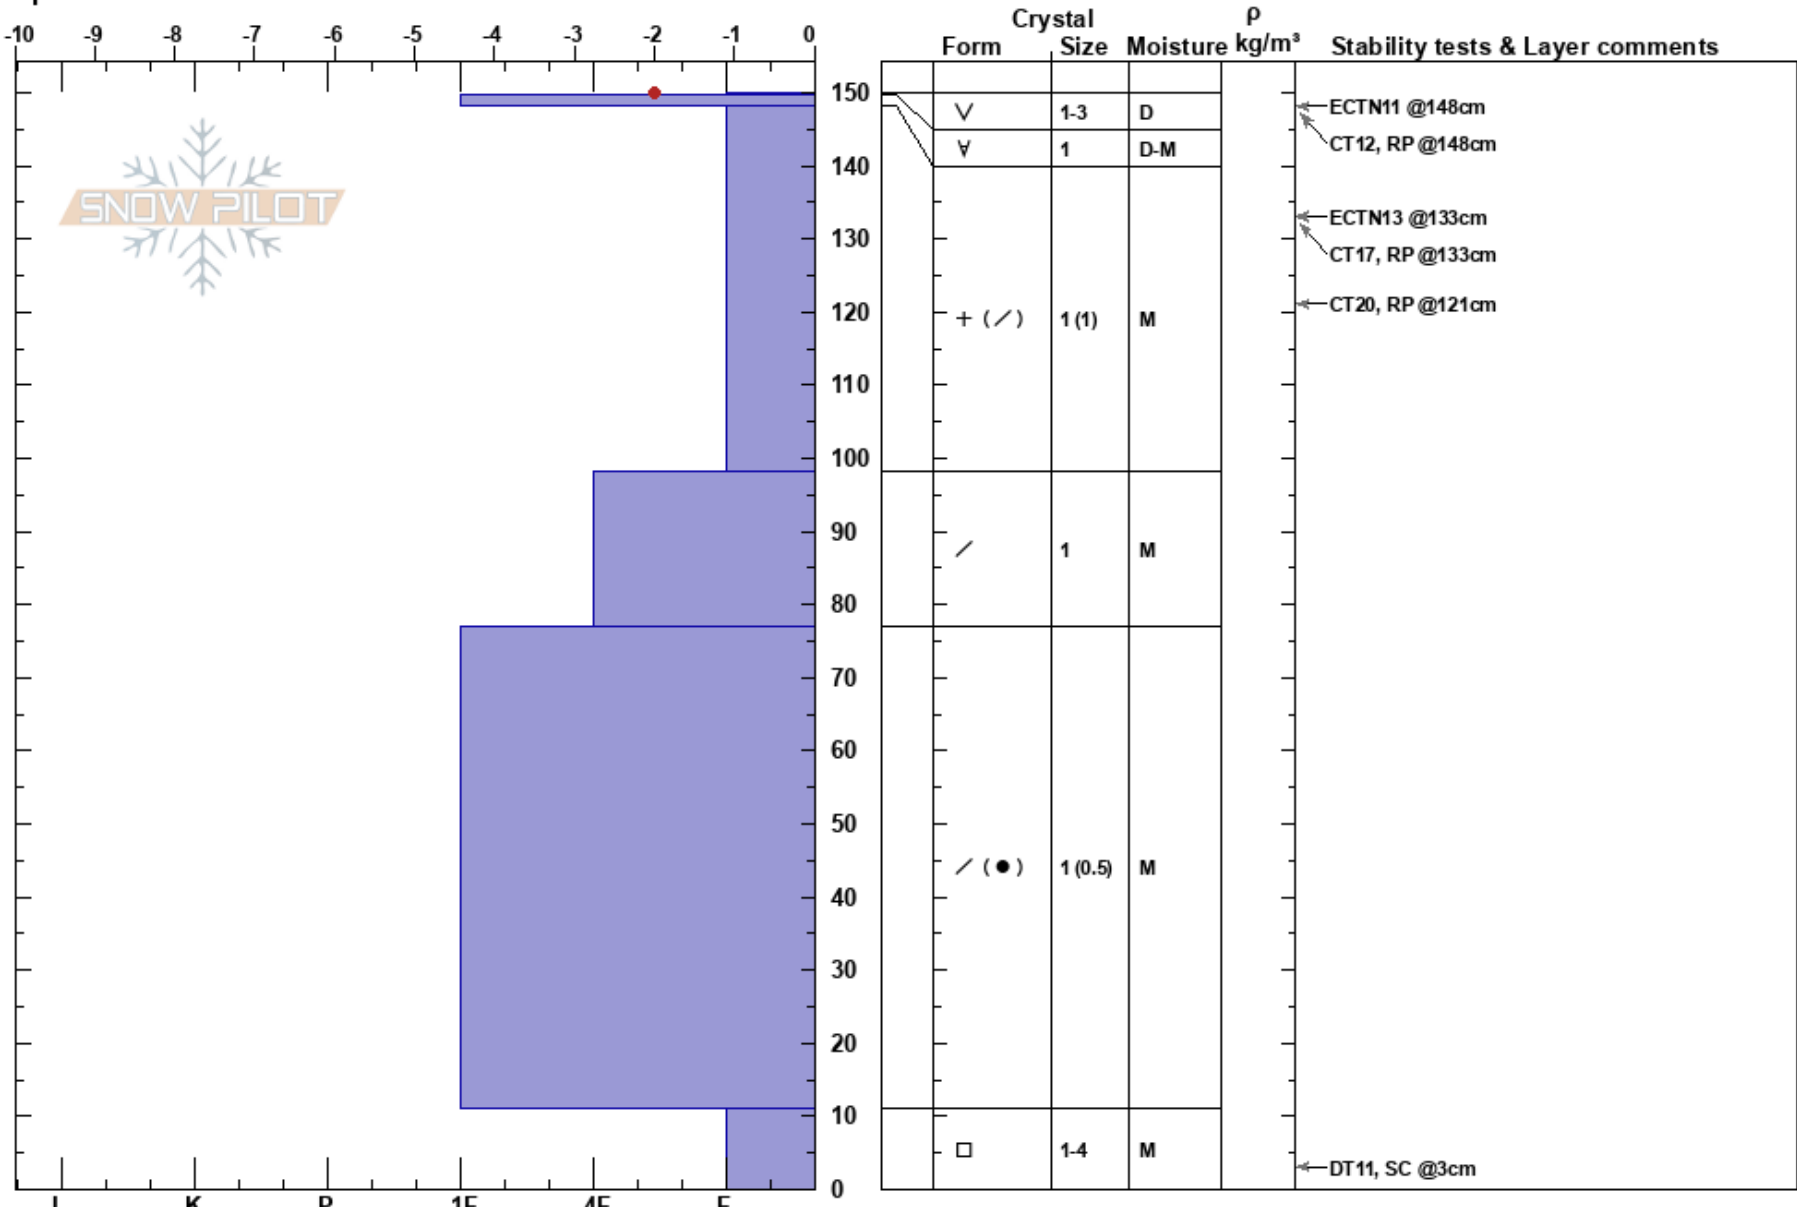

NW Castle Peak  
 Central Sierra  
 CA  
 Elevation: 8800 ft  
 Aspect: 298°  
 Specifics:

Steve Reynaud  
 12/03/2019 - 12:00pm  
 Co-ord: 39.36696N, -120.35383W  
 Slope Angle: 23°  
 Wind Loading: previous

Stability: Good  
 Air Temperature: 2°C  
 Sky Cover: FEW  
 Precipitation: NO  
 Wind: SE Light Breeze

**Notes:** The 0-11 facet layer is thought to be from early season snow from November at this location. Most of this snow has been destroyed by multiple NE wind events and warming. In isolated below treeline areas this layer exists, but is very thin and not thought to be a future problem.