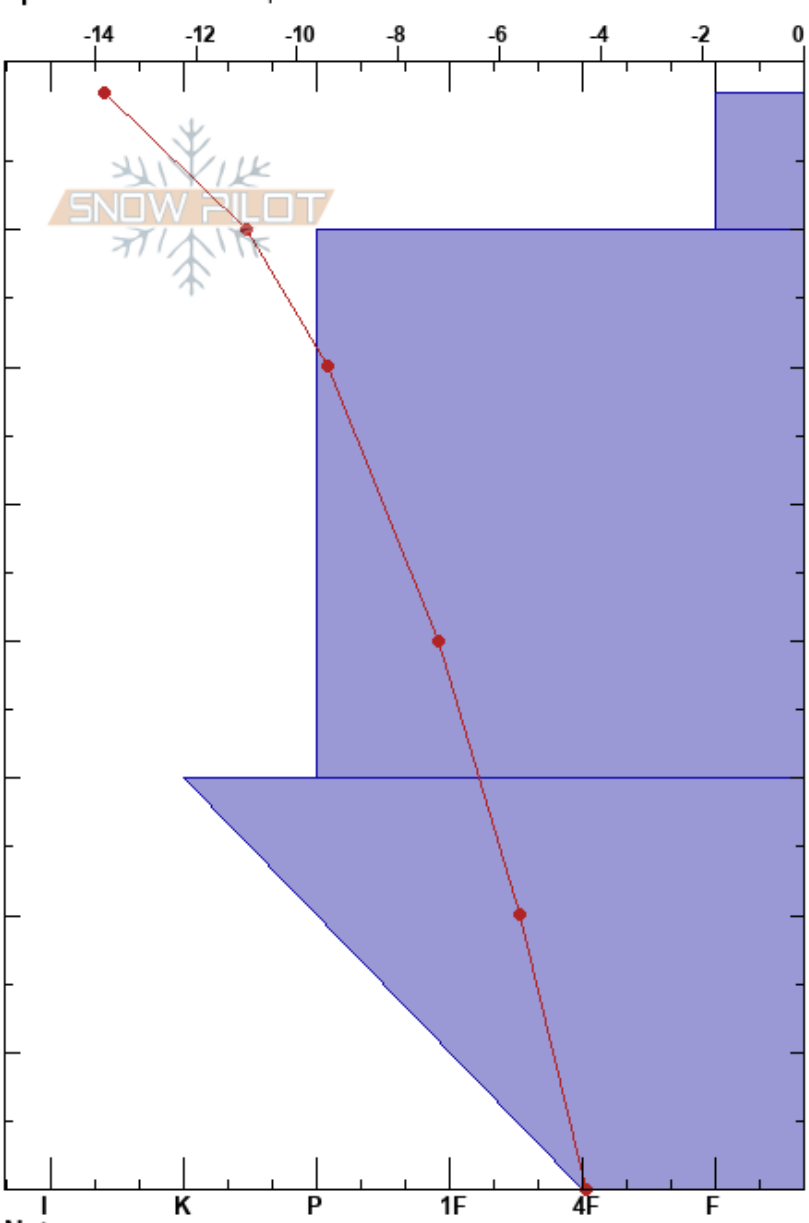

Kyrkjeoksla, Leirvassbu
 Jotunheimen
 Norway
Elevation: 1520 m
Aspect: 300°
Specifics: We skied slope

Aanon Clausen
 09/02/2017 - 12:00
Co-ord: 91941E 22572N
Slope Angle: 17°
Wind Loading: previous

Stability: Good **HS:** 80
Air Temperature: -12°C **PF:** 25
Sky Cover: FEW
Precipitation: NO
Wind: SE Calm

Layer Notes:

Form	Crystal Size	Moisture	ρ kg/m ³	Stability tests & Layer comments
/	0.5			
● (○)	0.3-1			
♥ (□)	1-3			

Notes: No signs of instability

ECTX
 CTN