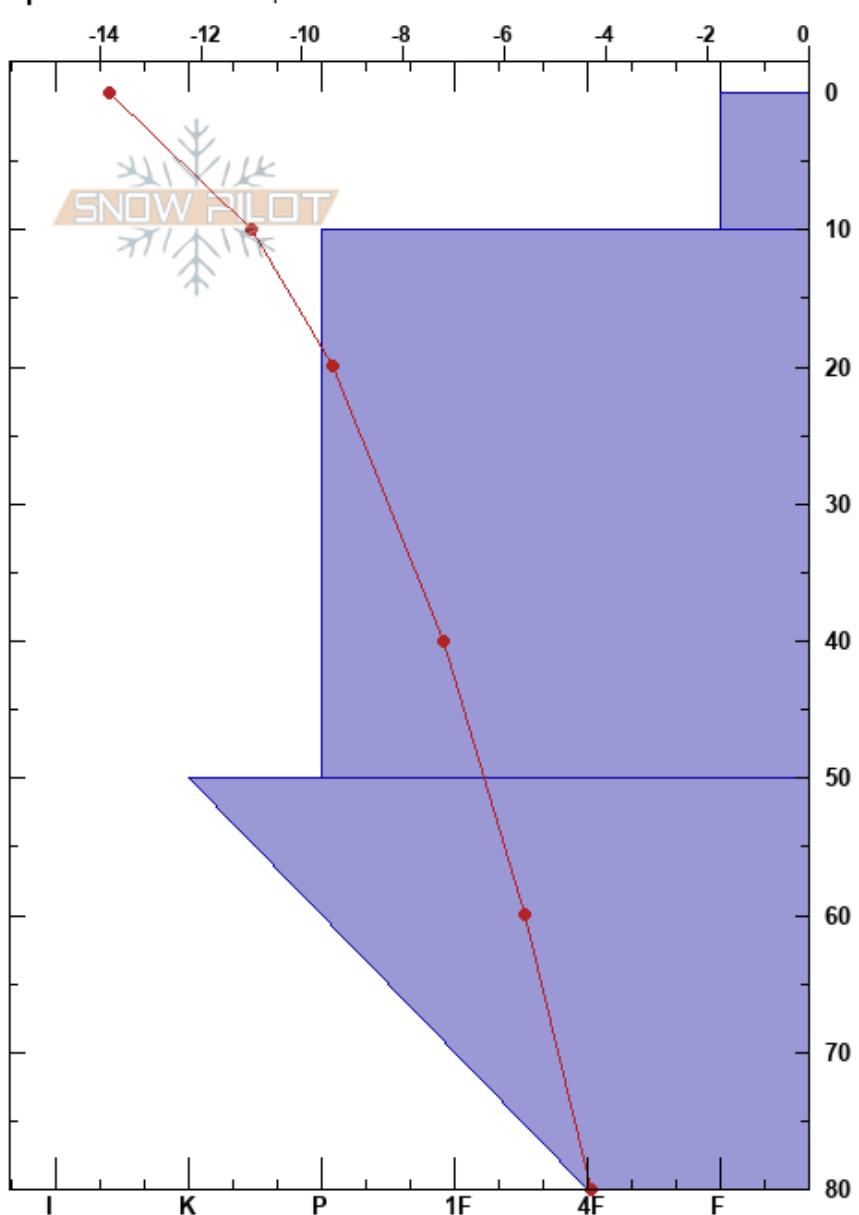

Kyrkjeoksla, Leirvassbu
 Jotunheimen
 Norway
Elevation: 1520 m
Aspect: 300°
Specifics: We skied slope

Aanon Clausen
 09/02/2017 - 12:00
Co-ord: 91941E 22572N
Slope Angle: 17°
Wind Loading: previous

Stability: Good **HS:** 80
Air Temperature: -12°C **PF:** 25
Sky Cover: FEW
Precipitation: NO
Wind: SE Calm

Layer Notes:

Form	Crystal Size	Moisture	ρ kg/m ³	Stability tests & Layer comments
/	0.5			
● (○)	0.3-1			
♥ (□)	1-3			

Notes: No signs of instability

ECTX
 CTN